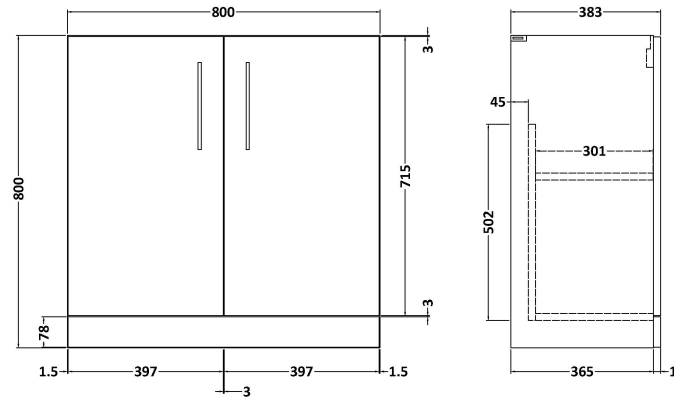

### Product Dimensions

Height (mm):	800
Width (mm):	800
Depth (mm):	383
Nett Weight (kg):	25.5

### Packaging Dimensions

Height (mm):	835
Width (mm):	820
Depth (mm):	375
Gross Weight (kg):	26

### Product Dimensions

Height (mm):	170
Width (mm):	800
Depth (mm):	390
Nett Weight (kg):	16.9

### Packaging Dimensions

Height (mm):	400
Width (mm):	820
Depth (mm):	200
Gross Weight (kg):	16.9