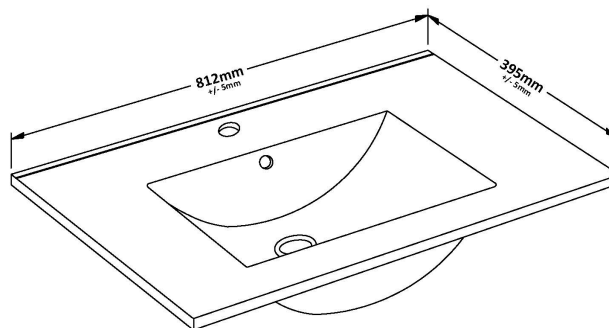

### Product Dimensions

Height (mm):	800
Width (mm):	800
Depth (mm):	383
Nett Weight (kg):	25.5

### Packaging Dimensions

Height (mm):	835
Width (mm):	820
Depth (mm):	375
Gross Weight (kg):	26

### Outer Box Dimensions (If Applicable)

Height (mm):	
Width (mm):	
Depth (mm):	
Gross Weight (kg):	
Barcode:	5056678447253

### Product Dimensions

Height (mm):	170
Width (mm):	800
Depth (mm):	390
Nett Weight (kg):	16.9