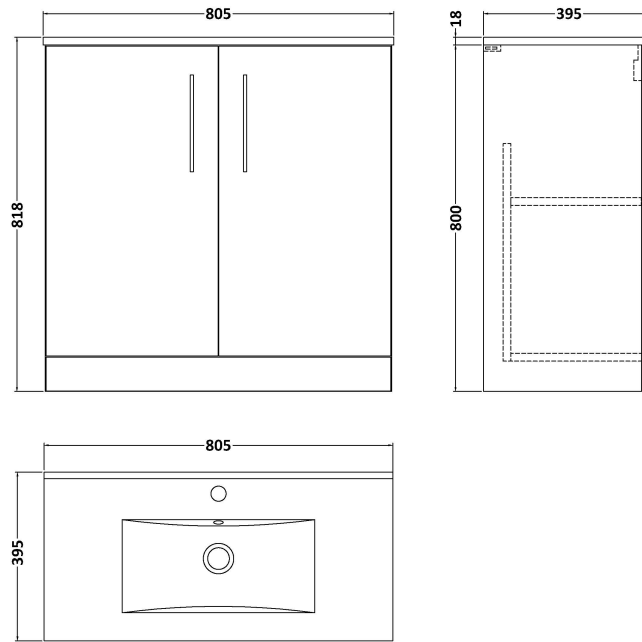

Sales Code: ARN2905B

Description: 800 Fs 2-Door Vanity & Basin 2

Packaging Details

Barcode: 5056678451045