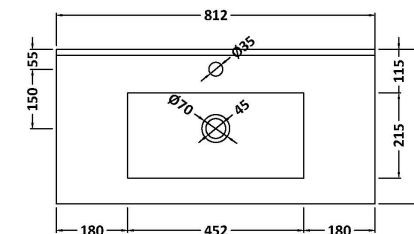

### Product Dimensions

Height (mm):	800
Width (mm):	800
Depth (mm):	383
Nett Weight (kg):	25.5

### Packaging Dimensions

Height (mm):	835
Width (mm):	820
Depth (mm):	375
Gross Weight (kg):	26

### Outer Box Dimensions (If Applicable)

Height (mm):	
Width (mm):	
Depth (mm):	
Gross Weight (kg):	
Barcode:	5056678447253

### Product Dimensions

Height (mm):	170
Width (mm):	800
Depth (mm):	390
Nett Weight (kg):	16.9