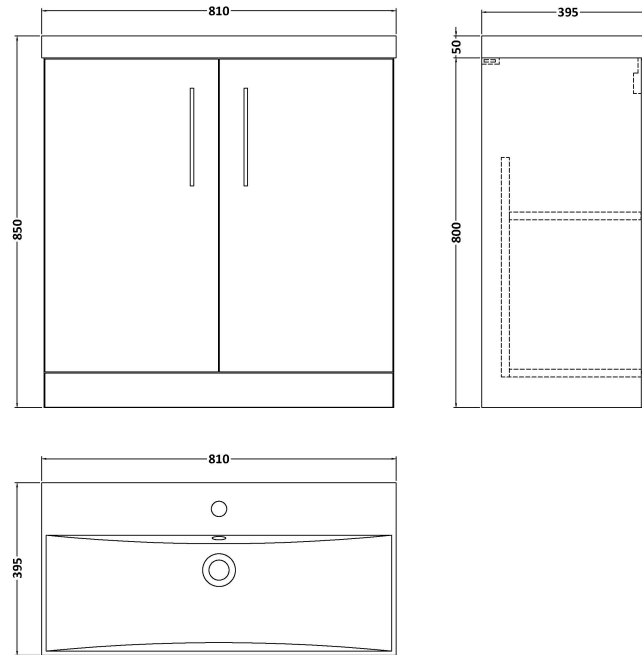

Sales Code: ARN2905D

Description: 800 Fs 2-Door Vanity & Basin 3

Packaging Details

Barcode: 5056678451052

Sales Code: NVF2905

Description: 800 Fs 2-Door Unit (365 Deep)

Product Dimensions

Height (mm):	800
Width (mm):	800
Depth (mm):	383
Nett Weight (kg):	25.5

Packaging Dimensions

Height (mm):	835
Width (mm):	820
Depth (mm):	375
Gross Weight (kg):	26

Packaging Data

Box Colour:	Brown Cardboard Box - Printed
Box Qty:	1
Label Size:	100 x 50
Label Colour:	White Label
Label Qty:	2

Sales Code: NVM035

Description: 800 Thin Edged Basin 1Th

Product Dimensions

Height (mm):	170
Width (mm):	810
Depth (mm):	395
Nett Weight (kg):	14.5

Packaging Dimensions

Height (mm):	190
Width (mm):	830
Depth (mm):	415
Gross Weight (kg):	15

Packaging Data

Box Colour:	Brown Cardboard Box
Box Qty:	1
Label Size:	100 x 50
Label Colour:	White Label
Label Qty:	2

Outer Box Dimensions (If Applicable)

Height (mm):	
Width (mm):	
Depth (mm):	
Gross Weight (kg):	
Barcode:	5056211853435