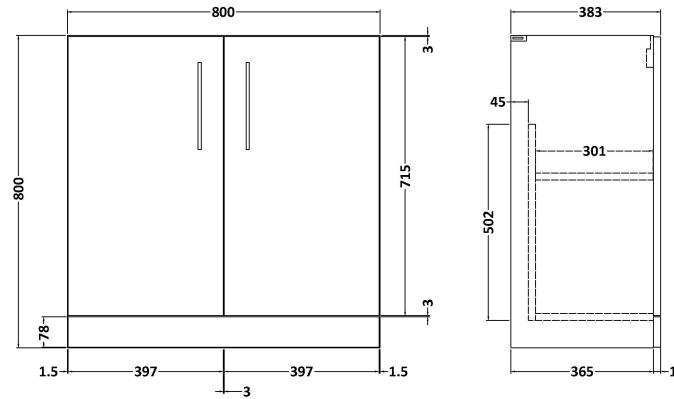

Sales Code: ARN2905D

Description: 800 Fs 2-Door Vanity & Basin 3

Packaging Details

Barcode: 5056678451052

Sales Code: NVF2905

Description: 800 Fs 2-Door Unit (365 Deep)

Product Dimensions

Height (mm):	800
Width (mm):	800
Depth (mm):	383
Nett Weight (kg):	25.5

Packaging Dimensions

Height (mm):	835
Width (mm):	820
Depth (mm):	375
Gross Weight (kg):	26

Packaging Data

Box Colour:	Brown Cardboard Box - Printed
Box Qty:	1
Label Size:	100 x 50
Label Colour:	White Label
Label Qty:	2

Sales Code: NVM035

Description: 800 Thin Edged Basin 1Th

Product Dimensions

Height (mm):	170
Width (mm):	810
Depth (mm):	395
Nett Weight (kg):	14.5

Packaging Dimensions

Height (mm):	190
Width (mm):	830
Depth (mm):	415
Gross Weight (kg):	15

Packaging Data

Box Colour:	Brown Cardboard Box
Box Qty:	1
Label Size:	100 x 50
Label Colour:	White Label
Label Qty:	2

Outer Box Dimensions (If Applicable)

Height (mm):	
Width (mm):	
Depth (mm):	
Gross Weight (kg):	
Barcode:	5056211853435