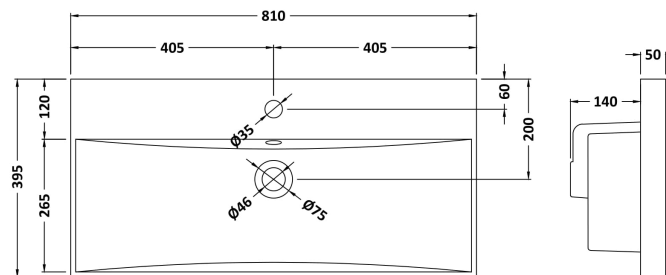

Packaging Dimensions

Height (mm):	835
Width (mm):	820
Depth (mm):	375
Gross Weight (kg):	26

Packaging Data

Box Colour:	Brown Cardboard Box - Printed
Box Qty:	1
Label Size:	100 x 50
Label Colour:	White Label
Label Qty:	2

Outer Box Dimensions (If Applicable)

Height (mm):	
Width (mm):	
Depth (mm):	
Gross Weight (kg):	
Barcode:	5056678447253

Product Details

Country of Origin:	China
Fitting Instruction:	No
CE & UKCA:	N/A
FSC Certified Materials:	Yes
Colour:	Indigo Blue
Construction Method:	Cam & Wood Dowel
Construction Type:	Rigid
Cabinet Finish:	MFC Painted Matt
Fascia Finish:	Mdf Painted Matt
Cabinet Thickness (mm):	16
Fascia Thickness (mm):	18
Drawer Included:	No
Drawer Type:	Not Applicable
No of Shelves:	1
Hinge Type:	95 Degree Soft Close
Hinge Included:	Yes, Supplied
Adjustable Legs:	No, Not Required
Fixings Included:	Yes
Handle Style:	Contemporary
Waste Shroud:	No
Handle Included:	Yes, Supplied
Handle Type:	D-Shape

Sales Code: NVM035

Description: 800 Thin Edged Basin 1Th

Product Dimensions

Height (mm):	170
Width (mm):	810
Depth (mm):	395
Nett Weight (kg):	14.5

Packaging Dimensions

Height (mm):	190
Width (mm):	830
Depth (mm):	415
Gross Weight (kg):	15

Packaging Data

Box Colour:	Brown Cardboard Box
Box Qty:	1
Label Size:	100 x 50
Label Colour:	White Label
Label Qty:	2

Outer Box Dimensions (If Applicable)

Height (mm):	
Width (mm):	
Depth (mm):	
Gross Weight (kg):	
Barcode:	5056211853435