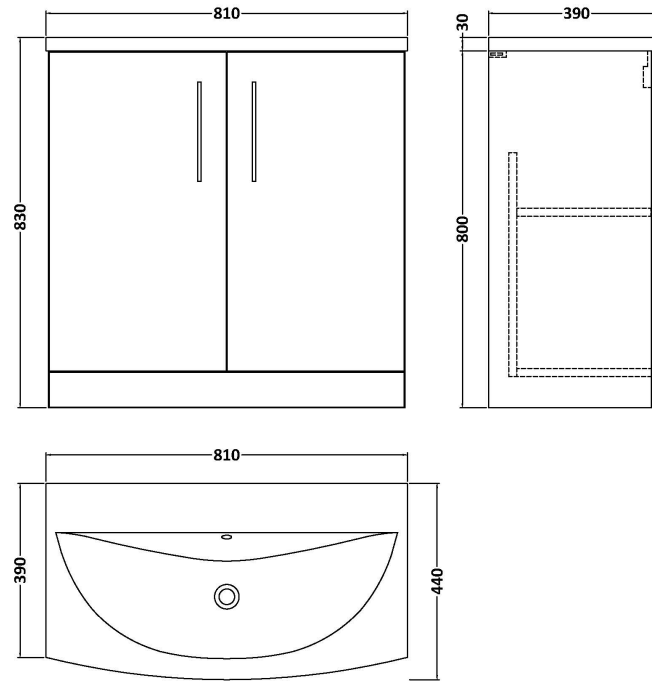

Sales Code: ARN2905G

Description: 800 Fs 2-Door Vanity & Basin 4

Packaging Details

Barcode: 5056678451069