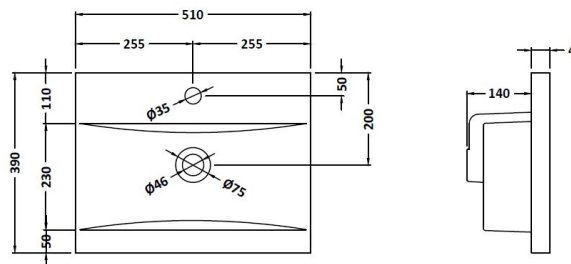

Packaging Dimensions

Height (mm):	560
Width (mm):	520
Depth (mm):	405
Gross Weight (kg):	13.1

Packaging Data

Box Colour:	Brown Cardboard Box - Printed
Box Qty:	1
Label Size:	100 x 50
Label Colour:	White Label
Label Qty:	2

Outer Box Dimensions (If Applicable)

Height (mm):	
Width (mm):	
Depth (mm):	
Gross Weight (kg):	
Barcode:	5056678447277

Product Details

Country of Origin:	China
Fitting Instruction:	No
CE & UKCA:	N/A
FSC Certified Materials:	Yes
Colour:	Indigo Blue
Construction Method:	Cam & Wood Dowel
Construction Type:	Rigid
Cabinet Finish:	MFC Painted Matt
Fascia Finish:	Mdf Painted Matt
Cabinet Thickness (mm):	16
Fascia Thickness (mm):	18
Drawer Included:	No
Drawer Type:	Not Applicable
No of Shelves:	0
Hinge Type:	95 Degree Soft Close
Hinge Included:	Yes, Supplied
Adjustable Legs:	No, Not Required
Fixings Included:	Yes
Handle Style:	Contemporary
Waste Shroud:	No
Handle Included:	Yes, Supplied
Handle Type:	D-Shape

Sales Code: NVM012

Description: 500 Mid-Edged Basin 1 Th

Product Dimensions

Height (mm):	180
Width (mm):	510
Depth (mm):	390
Nett Weight (kg):	10.54

Packaging Dimensions

Height (mm):	210
Width (mm):	410
Depth (mm):	530
Gross Weight (kg):	10.54

Packaging Data

Box Colour:	Brown Cardboard Box - Printed
Box Qty:	1
Label Size:	100 x 50
Label Colour:	White Label
Label Qty:	2

Outer Box Dimensions (If Applicable)

Height (mm):	
Width (mm):	
Depth (mm):	
Gross Weight (kg):	
Barcode:	5055369043446