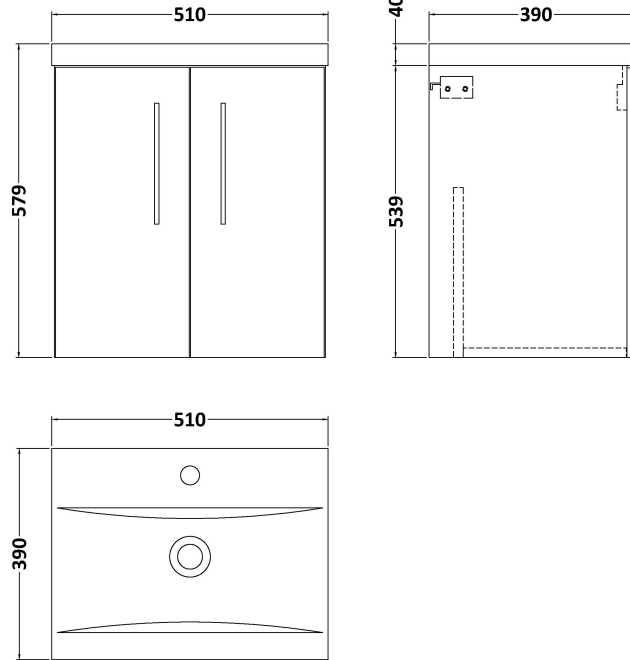

Sales Code: ARN2921A

Description: 500 Wh 2-Door Vanity & Basin 1

Packaging Details

Barcode: 5056678451076

Sales Code: NVF2921

Description: 500 Wh 2-Door Unit (365 Deep)

Product Dimensions

Height (mm):	540
Width (mm):	500
Depth (mm):	383
Nett Weight (kg):	12.6

Packaging Dimensions

Height (mm):	560
Width (mm):	520
Depth (mm):	405
Gross Weight (kg):	13.1

Packaging Data

Box Colour:	Brown Cardboard Box - Printed
Box Qty:	1
Label Size:	100 x 50
Label Colour:	White Label
Label Qty:	2

Sales Code: NVM012

Description: 500 Mid-Edged Basin 1 Th

Product Dimensions

Height (mm):	180
Width (mm):	510
Depth (mm):	390
Nett Weight (kg):	10.54

Packaging Dimensions

Height (mm):	210
Width (mm):	410
Depth (mm):	530
Gross Weight (kg):	10.54

Packaging Data

Box Colour:	Brown Cardboard Box - Printed
Box Qty:	1
Label Size:	100 x 50
Label Colour:	White Label
Label Qty:	2

Outer Box Dimensions (If Applicable)

Height (mm):	
Width (mm):	
Depth (mm):	
Gross Weight (kg):	
Barcode:	5055369043446