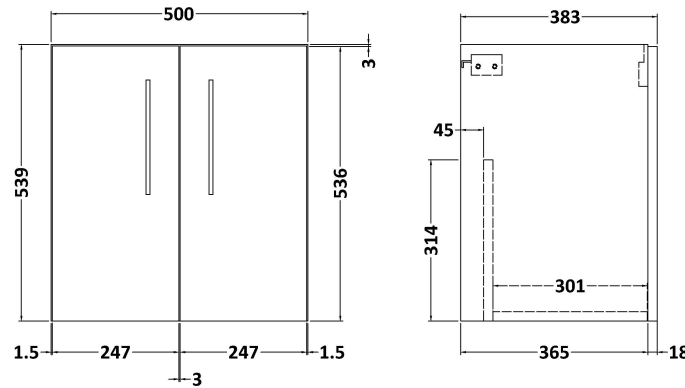

Sales Code: ARN2921A

Description: 500 Wh 2-Door Vanity & Basin 1

Packaging Details

Barcode: 5056678451076

Sales Code: NVF2921

Description: 500 Wh 2-Door Unit (365 Deep)

Product Dimensions

Height (mm):	540
Width (mm):	500
Depth (mm):	383
Nett Weight (kg):	12.6

Packaging Dimensions

Height (mm):	560
Width (mm):	520
Depth (mm):	405
Gross Weight (kg):	13.1

Packaging Data

Box Colour:	Brown Cardboard Box - Printed
Box Qty:	1
Label Size:	100 x 50
Label Colour:	White Label
Label Qty:	2

Sales Code: NVM012

Description: 500 Mid-Edged Basin 1 Th

Product Dimensions

Height (mm):	180
Width (mm):	510
Depth (mm):	390
Nett Weight (kg):	10.54

Packaging Dimensions

Height (mm):	210
Width (mm):	410
Depth (mm):	530
Gross Weight (kg):	10.54

Packaging Data

Box Colour:	Brown Cardboard Box - Printed
Box Qty:	1
Label Size:	100 x 50
Label Colour:	White Label
Label Qty:	2

Outer Box Dimensions (If Applicable)

Height (mm):	
Width (mm):	
Depth (mm):	
Gross Weight (kg):	
Barcode:	5055369043446