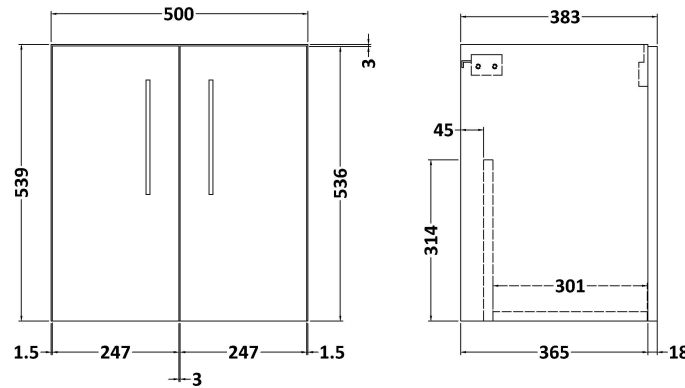

### Packaging Details

Barcode: 5056678451090

Sales Code: NVF2921

Description: 500 Wh 2-Door Unit (365 Deep)

**Product Dimensions**

Height (mm):	540
Width (mm):	500
Depth (mm):	383
Nett Weight (kg):	12.6

**Packaging Dimensions**

Height (mm):	560
Width (mm):	520
Depth (mm):	405
Gross Weight (kg):	13.1

**Packaging Data**

Box Colour:	Brown Cardboard Box - Printed
Box Qty:	1
Label Size:	100 x 50
Label Colour:	White Label
Label Qty:	2

### Product Dimensions

Height (mm):	170
Width (mm):	510
Depth (mm):	395
Nett Weight (kg):	9.5

### Packaging Dimensions

Height (mm):	190
Width (mm):	530
Depth (mm):	415
Gross Weight (kg):	10