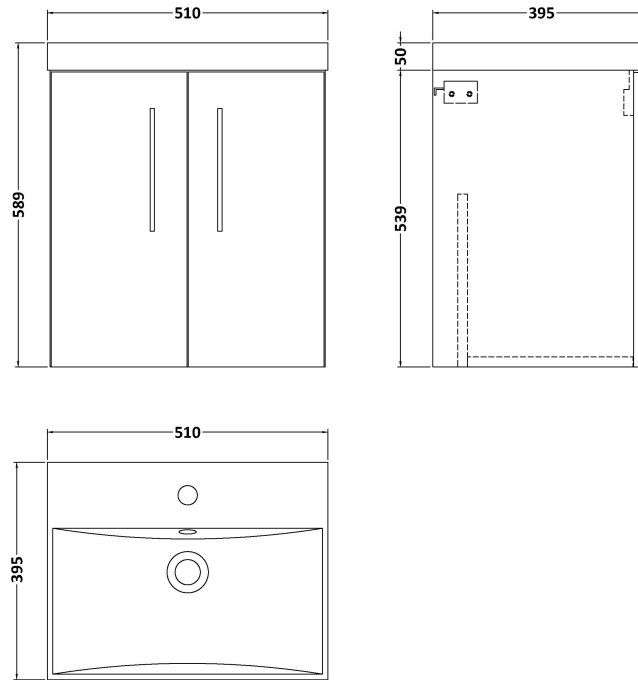

### Packaging Details

Barcode: 5056678451090

Sales Code: NVF2921

Description: 500 Wh 2-Door Unit (365 Deep)

**Product Dimensions**

Height (mm):	540
Width (mm):	500
Depth (mm):	383
Nett Weight (kg):	12.6

**Packaging Dimensions**

Height (mm):	560
Width (mm):	520
Depth (mm):	405
Gross Weight (kg):	13.1

**Packaging Data**

Box Colour:	Brown Cardboard Box - Printed
Box Qty:	1
Label Size:	100 x 50
Label Colour:	White Label
Label Qty:	2

### Product Dimensions

Height (mm):	170
Width (mm):	510
Depth (mm):	395
Nett Weight (kg):	9.5

### Packaging Dimensions

Height (mm):	190
Width (mm):	530
Depth (mm):	415
Gross Weight (kg):	10