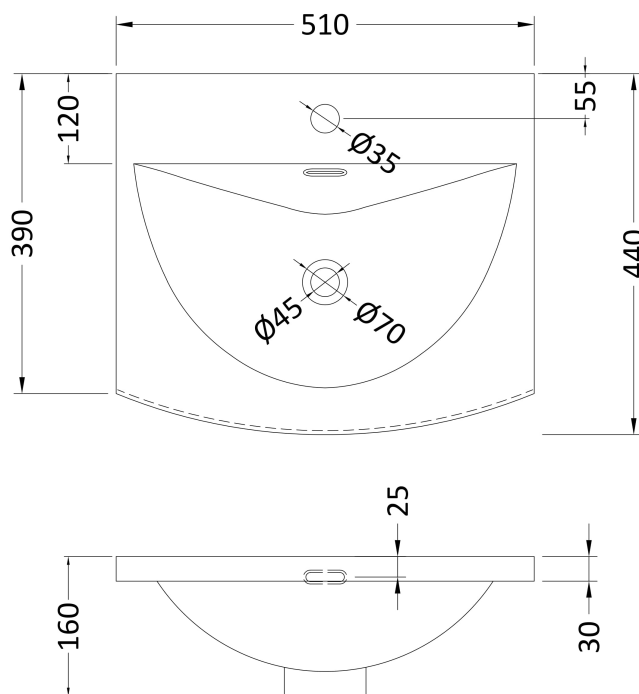

### Product Dimensions

Height (mm):	540
Width (mm):	500
Depth (mm):	383
Nett Weight (kg):	12.6

### Packaging Dimensions

Height (mm):	560
Width (mm):	520
Depth (mm):	405
Gross Weight (kg):	13.1

### Outer Box Dimensions (If Applicable)

Height (mm):	
Width (mm):	
Depth (mm):	
Gross Weight (kg):	
Barcode:	5056678447277

### Product Dimensions

Height (mm):	160
Width (mm):	510
Depth (mm):	440
Nett Weight (kg):	9