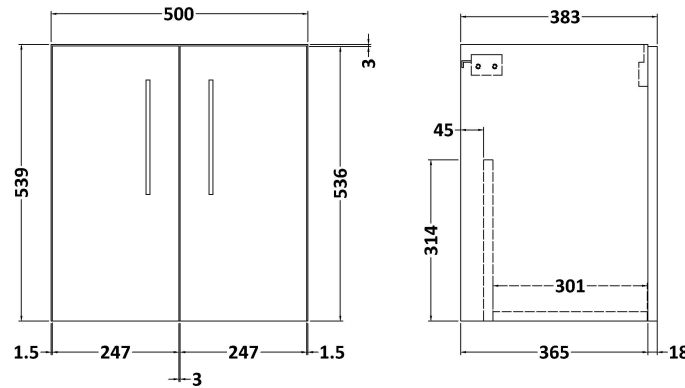

### Product Dimensions

Height (mm):	540
Width (mm):	500
Depth (mm):	383
Nett Weight (kg):	12.6

### Packaging Dimensions

Height (mm):	560
Width (mm):	520
Depth (mm):	405
Gross Weight (kg):	13.1

### Product Dimensions

Height (mm):	160
Width (mm):	510
Depth (mm):	440
Nett Weight (kg):	9

### Packaging Dimensions

Height (mm):	190
Width (mm):	530
Depth (mm):	415
Gross Weight (kg):	9.5