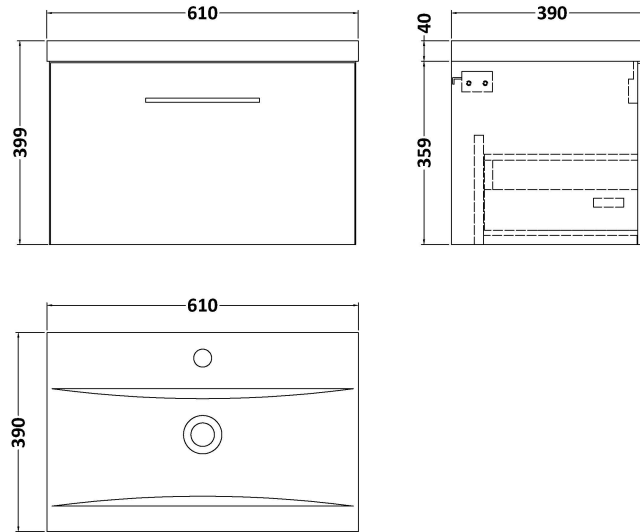

Sales Code: ARN2922A

Description: 600 Wh 1-Drawer Vanity & Basin 1

Packaging Details

Barcode: 5056678451113

Sales Code: NVF2922

Description: 600 Single Drawer Unit (365 Deep)

Product Dimensions

Height (mm):	359
Width (mm):	600
Depth (mm):	383
Nett Weight (kg):	13

Packaging Dimensions

Height (mm):	391
Width (mm):	632
Depth (mm):	391
Gross Weight (kg):	13.5

Packaging Data

Box Colour:	Brown Cardboard Box - Printed
Box Qty:	1
Label Size:	100 x 50
Label Colour:	White Label
Label Qty:	2

Outer Box Dimensions (If Applicable)

Height (mm):	
Width (mm):	
Depth (mm):	
Gross Weight (kg):	
Barcode:	5056678447284

Product Details

Country of Origin:	China
Fitting Instruction:	No
CE & UKCA:	N/A
FSC Certified Materials:	Yes
Colour:	Indigo Blue
Construction Method:	Cam & Wood Dowel
Construction Type:	Rigid
Cabinet Finish:	MFC Painted Matt
Fascia Finish:	Mdf Painted Matt
Cabinet Thickness (mm):	16
Fascia Thickness (mm):	18
Drawer Included:	Yes
Drawer Type:	80mm High Metal S/C Inc Galler
No of Shelves:	0
Hinge Type:	Not Applicable
Hinge Included:	Not Applicable
Adjustable Legs:	No, Not Required
Fixings Included:	Yes
Handle Style:	Contemporary
Waste Shroud:	Yes
Handle Included:	Yes, Supplied
Handle Type:	D-Shape

Sales Code: NVM013

Description: 600 Mid-Edged Basin 1 Th

Product Dimensions

Height (mm):	180
Width (mm):	610
Depth (mm):	390
Nett Weight (kg):	11

Packaging Dimensions

Height (mm):	200
Width (mm):	410
Depth (mm):	630
Gross Weight (kg):	11