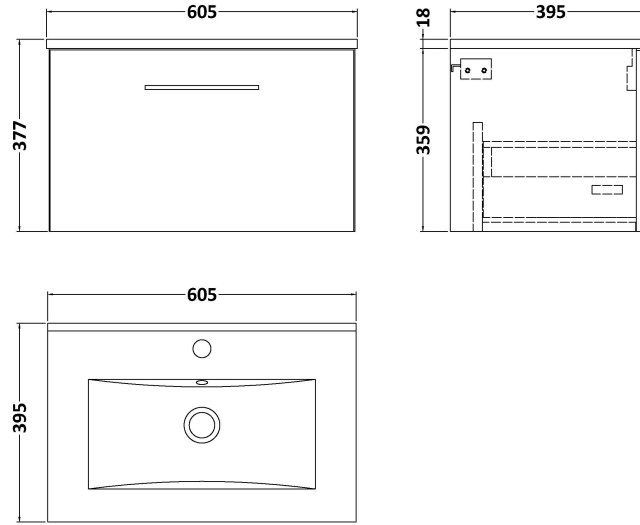

### Packaging Details

Barcode: 5056678451120

**Sales Code:** NVF2922

**Description:** 600 Single Drawer Unit (365 Deep)

**Product Dimensions**

Height (mm):	359
Width (mm):	600
Depth (mm):	383
Nett Weight (kg):	13

**Packaging Dimensions**

Height (mm):	391
Width (mm):	632
Depth (mm):	391
Gross Weight (kg):	13.5

**Packaging Data**

Box Colour:	Brown Cardboard Box - Printed
Box Qty:	1
Label Size:	100 x 50
Label Colour:	White Label
Label Qty:	2

### Product Dimensions

Height (mm):	170
Width (mm):	600
Depth (mm):	390
Nett Weight (kg):	10.76

### Packaging Dimensions

Height (mm):	200
Width (mm):	400
Depth (mm):	620
Gross Weight (kg):	10.76