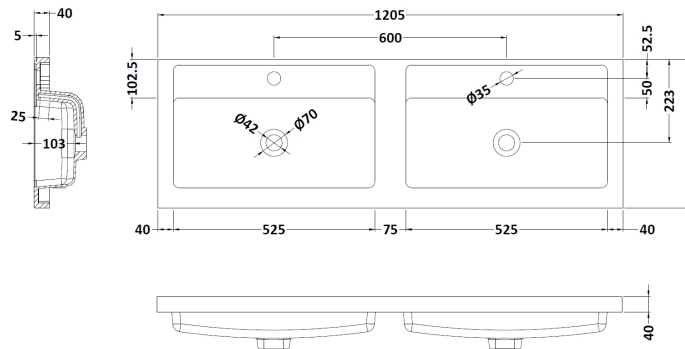

**Packaging Dimensions**

Height (mm):	391
Width (mm):	632
Depth (mm):	391
Gross Weight (kg):	13.5

**Packaging Data**

Box Colour:	Brown Cardboard Box - Printed
Box Qty:	1
Label Size:	100 x 50
Label Colour:	White Label
Label Qty:	2

**Outer Box Dimensions (If Applicable)**

Height (mm):	
Width (mm):	
Depth (mm):	
Gross Weight (kg):	
Barcode:	5056678447284

**Product Details**

Country of Origin:	China
Fitting Instruction:	No
CE & UKCA:	N/A
FSC Certified Materials:	Yes
Colour:	Indigo Blue
Construction Method:	Cam & Wood Dowel
Construction Type:	Rigid
Cabinet Finish:	MFC Painted Matt
Fascia Finish:	Mdf Painted Matt
Cabinet Thickness (mm):	16
Fascia Thickness (mm):	18
Drawer Included:	Yes
Drawer Type:	80mm High Metal S/C Inc Galler
No of Shelves:	0
Hinge Type:	Not Applicable
Hinge Included:	Not Applicable
Adjustable Legs:	No, Not Required
Fixings Included:	Yes
Handle Style:	Contemporary
Waste Shroud:	Yes
Handle Included:	Yes, Supplied
Handle Type:	D-Shape

**Sales Code:** PMB424

**Description:** Double Polymarble Basin 1205 X 390

**Product Dimensions**

Height (mm):	390
Width (mm):	1205
Depth (mm):	157
Nett Weight (kg):	18.12

**Packaging Dimensions**

Height (mm):	100
Width (mm):	1205
Depth (mm):	400
Gross Weight (kg):	18.12

**Packaging Data**

Box Colour:	Brown Cardboard Box - Printed
Box Qty:	1
Label Size:	100 x 50
Label Colour:	White Label
Label Qty:	2

**Outer Box Dimensions (If Applicable)**

Height (mm):	
Width (mm):	
Depth (mm):	
Gross Weight (kg):	
Barcode:	5056211815136