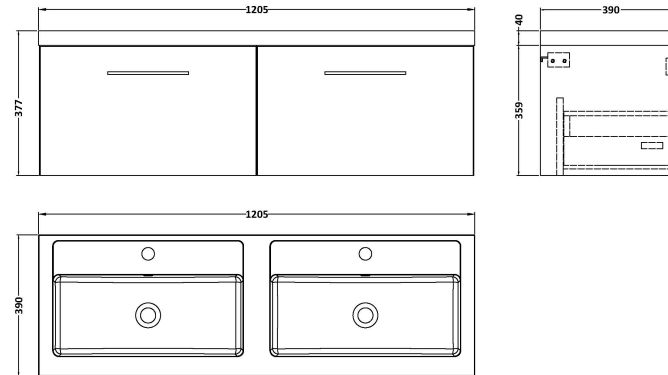

### Packaging Details

Barcode: 5056678451137

**Sales Code:** NVF2922

**Description:** 600 Single Drawer Unit (365 Deep)

**Product Dimensions**

Height (mm):	359
Width (mm):	600
Depth (mm):	383
Nett Weight (kg):	13

**Packaging Dimensions**

Height (mm):	391
Width (mm):	632
Depth (mm):	391
Gross Weight (kg):	13.5

**Packaging Data**

Box Colour:	Brown Cardboard Box - Printed
Box Qty:	1
Label Size:	100 x 50
Label Colour:	White Label
Label Qty:	2

**Outer Box Dimensions (If Applicable)**

Height (mm):	
Width (mm):	
Depth (mm):	
Gross Weight (kg):	
Barcode:	5056678447284

**Product Details**

Country of Origin:	China
Fitting Instruction:	No
CE & UKCA:	N/A
FSC Certified Materials:	Yes
Colour:	Indigo Blue
Construction Method:	Cam & Wood Dowel
Construction Type:	Rigid
Cabinet Finish:	MFC Painted Matt
Fascia Finish:	Mdf Painted Matt
Cabinet Thickness (mm):	16
Fascia Thickness (mm):	18
Drawer Included:	Yes
Drawer Type:	80mm High Metal S/C Inc Galler
No of Shelves:	0
Hinge Type:	Not Applicable
Hinge Included:	Not Applicable
Adjustable Legs:	No, Not Required
Fixings Included:	Yes
Handle Style:	Contemporary
Waste Shroud:	Yes
Handle Included:	Yes, Supplied
Handle Type:	D-Shape

**Sales Code:** PMB424

**Description:** Double Polymarble Basin 1205 X 390

**Product Dimensions**

Height (mm):	390
Width (mm):	1205
Depth (mm):	157
Nett Weight (kg):	18.12

**Packaging Dimensions**

Height (mm):	100
Width (mm):	1205
Depth (mm):	400
Gross Weight (kg):	18.12