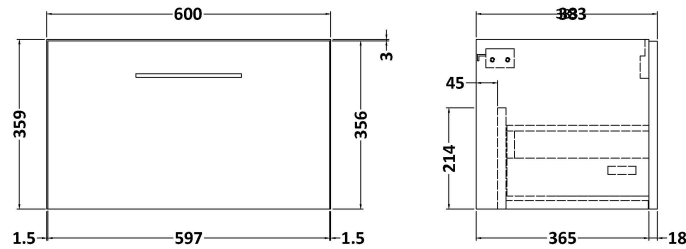

### Packaging Details

Barcode: 5056678451137

**Sales Code:** NVF2922

**Description:** 600 Single Drawer Unit (365 Deep)

**Product Dimensions**

Height (mm):	359
Width (mm):	600
Depth (mm):	383
Nett Weight (kg):	13

**Packaging Dimensions**

Height (mm):	391
Width (mm):	632
Depth (mm):	391
Gross Weight (kg):	13.5

**Packaging Data**

Box Colour:	Brown Cardboard Box - Printed
Box Qty:	1
Label Size:	100 x 50
Label Colour:	White Label
Label Qty:	2

**Sales Code:** PMB424

**Description:** Double Polymarble Basin 1205 X 390

**Product Dimensions**

Height (mm):	390
Width (mm):	1205
Depth (mm):	157
Nett Weight (kg):	18.12

**Packaging Dimensions**

Height (mm):	100
Width (mm):	1205
Depth (mm):	400
Gross Weight (kg):	18.12

**Packaging Data**

Box Colour:	Brown Cardboard Box - Printed
Box Qty:	1
Label Size:	100 x 50
Label Colour:	White Label
Label Qty:	2

**Outer Box Dimensions (If Applicable)**

Height (mm):	
Width (mm):	
Depth (mm):	
Gross Weight (kg):	
Barcode:	5056211815136