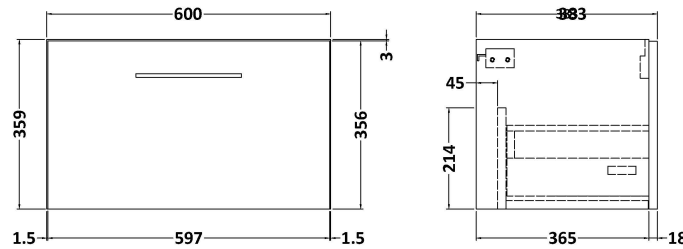

### Packaging Details

Barcode: 5056678451144

**Sales Code:** NVF2922

**Description:** 600 Single Drawer Unit (365 Deep)

**Product Dimensions**

Height (mm):	359
Width (mm):	600
Depth (mm):	383
Nett Weight (kg):	13

**Packaging Dimensions**

Height (mm):	391
Width (mm):	632
Depth (mm):	391
Gross Weight (kg):	13.5

**Packaging Data**

Box Colour:	Brown Cardboard Box - Printed
Box Qty:	1
Label Size:	100 x 50
Label Colour:	White Label
Label Qty:	2

### Product Dimensions

Height (mm):	170
Width (mm):	610
Depth (mm):	395
Nett Weight (kg):	11

### Packaging Dimensions

Height (mm):	190
Width (mm):	630
Depth (mm):	415
Gross Weight (kg):	11.5