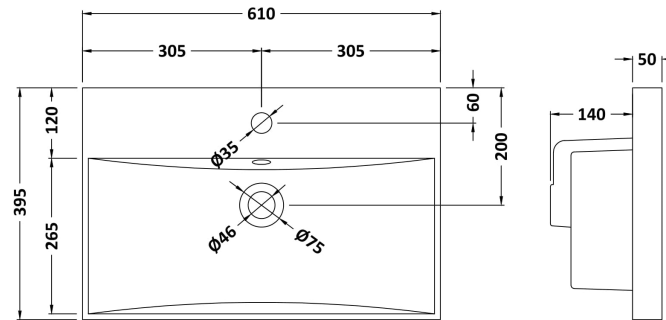

**Packaging Dimensions**

Height (mm):	391
Width (mm):	632
Depth (mm):	391
Gross Weight (kg):	13.5

**Packaging Data**

Box Colour:	Brown Cardboard Box - Printed
Box Qty:	1
Label Size:	100 x 50
Label Colour:	White Label
Label Qty:	2

**Outer Box Dimensions (If Applicable)**

Height (mm):	
Width (mm):	
Depth (mm):	
Gross Weight (kg):	
Barcode:	5056678447284

**Product Details**

Country of Origin:	China
Fitting Instruction:	No
CE & UKCA:	N/A
FSC Certified Materials:	Yes
Colour:	Indigo Blue
Construction Method:	Cam & Wood Dowel
Construction Type:	Rigid
Cabinet Finish:	MFC Painted Matt
Fascia Finish:	Mdf Painted Matt
Cabinet Thickness (mm):	16
Fascia Thickness (mm):	18
Drawer Included:	Yes
Drawer Type:	80mm High Metal S/C Inc Galler
No of Shelves:	0
Hinge Type:	Not Applicable
Hinge Included:	Not Applicable
Adjustable Legs:	No, Not Required
Fixings Included:	Yes
Handle Style:	Contemporary
Waste Shroud:	Yes
Handle Included:	Yes, Supplied
Handle Type:	D-Shape

### Product Dimensions

Height (mm):	170
Width (mm):	610
Depth (mm):	395
Nett Weight (kg):	11

### Packaging Dimensions

Height (mm):	190
Width (mm):	630
Depth (mm):	415
Gross Weight (kg):	11.5