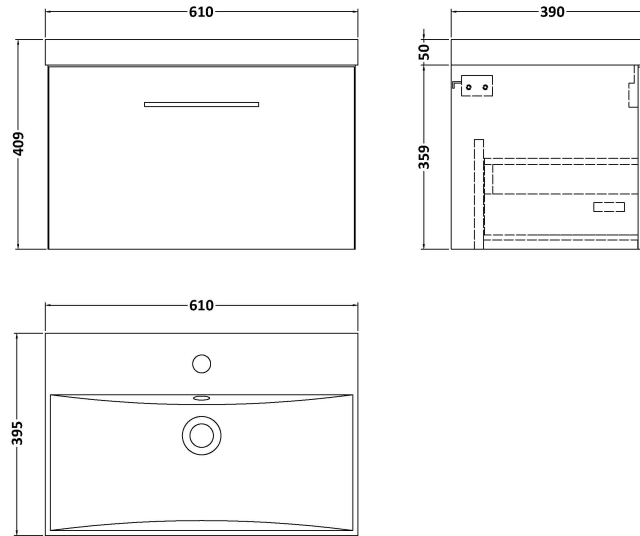

### Packaging Details

Barcode: 5056678451144

**Sales Code:** NVF2922

**Description:** 600 Single Drawer Unit (365 Deep)

**Product Dimensions**

Height (mm):	359
Width (mm):	600
Depth (mm):	383
Nett Weight (kg):	13

**Packaging Dimensions**

Height (mm):	391
Width (mm):	632
Depth (mm):	391
Gross Weight (kg):	13.5

**Packaging Data**

Box Colour:	Brown Cardboard Box - Printed
Box Qty:	1
Label Size:	100 x 50
Label Colour:	White Label
Label Qty:	2

### Product Dimensions

Height (mm):	170
Width (mm):	610
Depth (mm):	395
Nett Weight (kg):	11

### Packaging Dimensions

Height (mm):	190
Width (mm):	630
Depth (mm):	415
Gross Weight (kg):	11.5