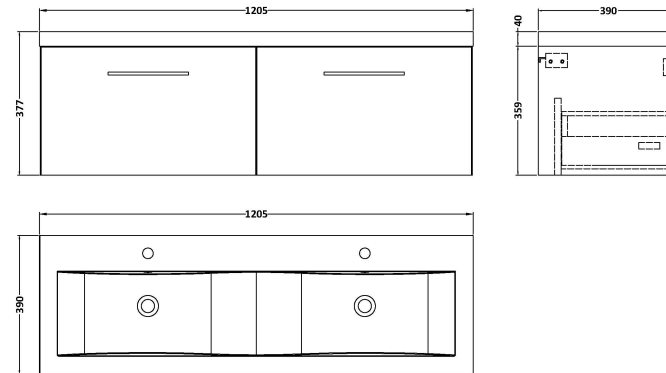

Sales Code: ARN2922F

Description: 1200 Wh 2-Drawer Vanity & Double Basin

Packaging Details

Barcode: 5056678451151

Sales Code: CBM424

Description: Double Ceramic Basin 1208X392

Product Dimensions

Height (mm):	390
Width (mm):	1205
Depth (mm):	175
Nett Weight (kg):	27

Packaging Dimensions

Height (mm):	205
Width (mm):	1270
Depth (mm):	510
Gross Weight (kg):	27

Packaging Data

Box Colour:	Brown Cardboard Box - Printed
Box Qty:	1
Label Size:	100 x 50
Label Colour:	White Label
Label Qty:	2

Outer Box Dimensions (If Applicable)

Height (mm):	
Width (mm):	
Depth (mm):	
Gross Weight (kg):	
Barcode:	5056211875826

Product Details

Country of Origin:	China
Fitting Instruction:	No
Certification: CE & UKCA:	No
WRAS:	N/A
WRAS No:	N/A
Product Material:	Vitreous China
Fixing Supplied:	No

Sales Code: NVF2922

Description: 600 Single Drawer Unit (365 Deep)

Product Dimensions

Height (mm):	359
Width (mm):	600
Depth (mm):	383
Nett Weight (kg):	13

Packaging Dimensions

Height (mm):	391
Width (mm):	632
Depth (mm):	391
Gross Weight (kg):	13.5