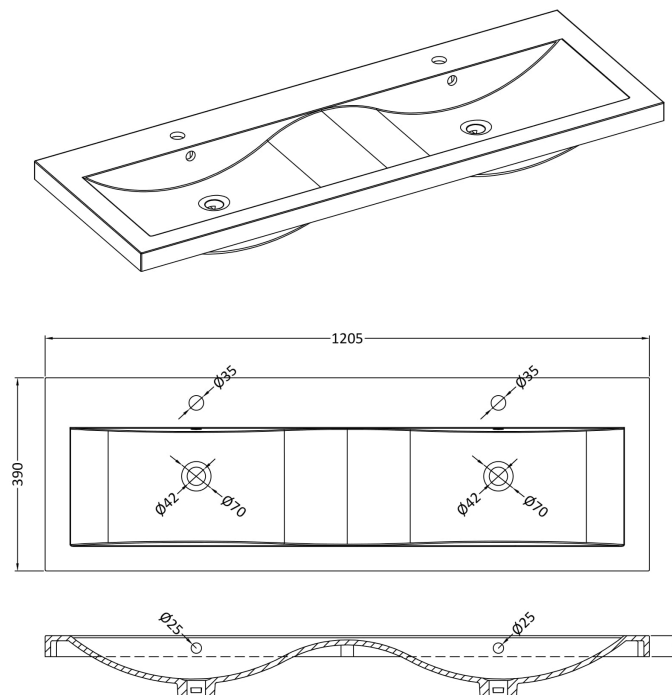

Sales Code: ARN2922F

Description: 1200 Wh 2-Drawer Vanity & Double Basin

Packaging Details

Barcode: 5056678451151

Sales Code: CBM424

Description: Double Ceramic Basin 1208X392

Product Dimensions

Height (mm):	390
Width (mm):	1205
Depth (mm):	175
Nett Weight (kg):	27

Packaging Dimensions

Height (mm):	205
Width (mm):	1270
Depth (mm):	510
Gross Weight (kg):	27

Packaging Data

Box Colour:	Brown Cardboard Box - Printed
Box Qty:	1
Label Size:	100 x 50
Label Colour:	White Label
Label Qty:	2

Outer Box Dimensions (If Applicable)

Height (mm):	
Width (mm):	
Depth (mm):	
Gross Weight (kg):	
Barcode:	5056211875826

Product Details

Country of Origin:	China
Fitting Instruction:	No
Certification: CE & UKCA:	No
WRAS:	N/A
WRAS No:	N/A
Product Material:	Vitreous China
Fixing Supplied:	No

Sales Code: NVF2922

Description: 600 Single Drawer Unit (365 Deep)

Product Dimensions

Height (mm):	359
Width (mm):	600
Depth (mm):	383
Nett Weight (kg):	13

Packaging Dimensions

Height (mm):	391
Width (mm):	632
Depth (mm):	391
Gross Weight (kg):	13.5