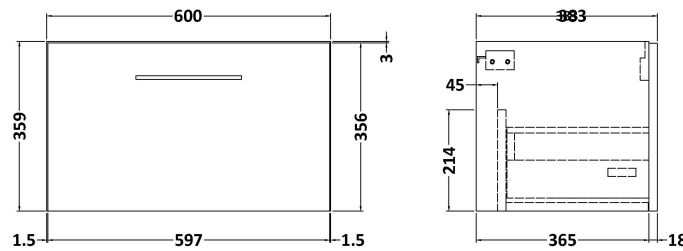

Sales Code: ARN2922F

Description: 1200 Wh 2-Drawer Vanity & Double Basin

Packaging Details

Barcode: 5056678451151

Sales Code: CBM424

Description: Double Ceramic Basin 1208X392

Product Dimensions

Height (mm):	390
Width (mm):	1205
Depth (mm):	175
Nett Weight (kg):	27

Packaging Dimensions

Height (mm):	205
Width (mm):	1270
Depth (mm):	510
Gross Weight (kg):	27

Packaging Data

Box Colour:	Brown Cardboard Box - Printed
Box Qty:	1
Label Size:	100 x 50
Label Colour:	White Label
Label Qty:	2

Outer Box Dimensions (If Applicable)

Height (mm):	
Width (mm):	
Depth (mm):	
Gross Weight (kg):	
Barcode:	5056211875826

Product Details

Country of Origin:	China
Fitting Instruction:	No
Certification: CE & UKCA:	No
WRAS:	N/A
WRAS No:	N/A
Product Material:	Vitreous China
Fixing Supplied:	No

Sales Code: NVF2922

Description: 600 Single Drawer Unit (365 Deep)

Product Dimensions

Height (mm):	359
Width (mm):	600
Depth (mm):	383
Nett Weight (kg):	13

Packaging Dimensions

Height (mm):	391
Width (mm):	632
Depth (mm):	391
Gross Weight (kg):	13.5