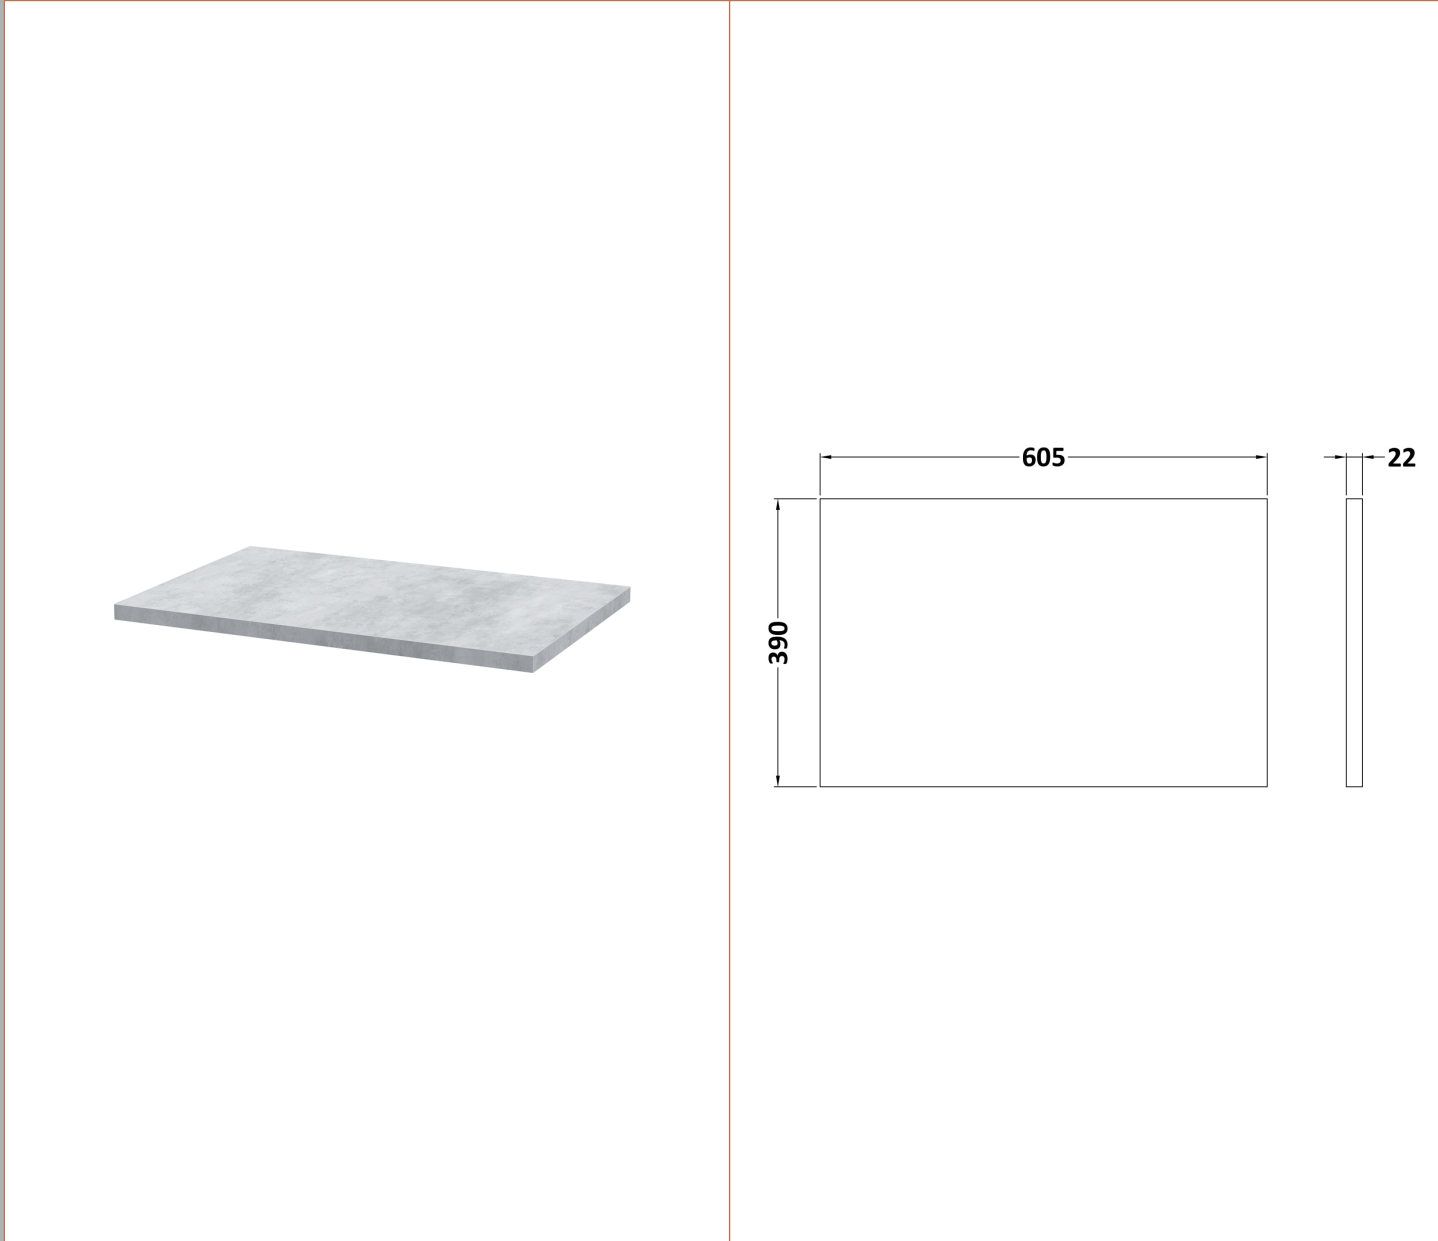

Sales Code: ARN2922LBG

Description: 600 Wh 1-Drawer Vanity & Laminate Top

Packaging Details

Barcode: 5056678451175

Sales Code: LBG600

Description: Laminate Worktop 605X390x22mm

Product Dimensions

Height (mm):	22
Width (mm):	605
Depth (mm):	390
Nett Weight (kg):	2

Packaging Dimensions

Height (mm):	25
Width (mm):	610
Depth (mm):	455
Gross Weight (kg):	2

Packaging Data

Box Colour:	Brown Cardboard Box
Box Qty:	1
Label Size:	100 x 50
Label Colour:	White Label
Label Qty:	1

Outer Box Dimensions (If Applicable)

Height (mm):	
Width (mm):	
Depth (mm):	
Gross Weight (kg):	
Barcode:	5056211874164

Product Details

Country of Origin:	United Kingdom
Fitting Instruction:	No
CE & UKCA:	N/A
FSC Certified Materials:	Yes
Colour:	Bellato Grey
Construction Method:	Not Applicable
Construction Type:	Not Applicable
Cabinet Finish:	Not Applicable
Fascia Finish:	MFC Laminated
Cabinet Thickness (mm):	
Fascia Thickness (mm):	22
Drawer Included:	No
Drawer Type:	Not Applicable
No of Shelves:	0
Hinge Type:	Not Applicable
Hinge Included:	No
Adjustable Legs:	No, Not Required
Fixings Included:	No
Handle Style:	Not Applicable
Waste Shroud:	Not Applicable
Handle Included:	No
Handle Type:	Not Applicable

Sales Code: NVF2922

Description: 600 Single Drawer Unit (365 Deep)

Product Dimensions

Height (mm):	359
Width (mm):	600
Depth (mm):	383
Nett Weight (kg):	13

Packaging Dimensions

Height (mm):	391
Width (mm):	632
Depth (mm):	391
Gross Weight (kg):	13.5