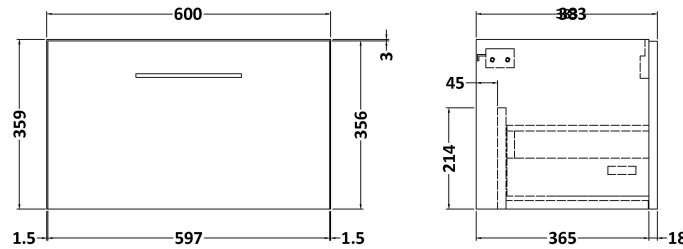

Packaging Dimensions

Height (mm):	25
Width (mm):	610
Depth (mm):	455
Gross Weight (kg):	2

Packaging Data

Box Colour:	Brown Cardboard Box
Box Qty:	1
Label Size:	100 x 50
Label Colour:	White Label
Label Qty:	1

Outer Box Dimensions (If Applicable)

Height (mm):	
Width (mm):	
Depth (mm):	
Gross Weight (kg):	
Barcode:	5056211874164

Product Details

Country of Origin:	United Kingdom
Fitting Instruction:	No
CE & UKCA:	N/A
FSC Certified Materials:	Yes
Colour:	Bellato Grey
Construction Method:	Not Applicable
Construction Type:	Not Applicable
Cabinet Finish:	Not Applicable
Fascia Finish:	MFC Laminated
Cabinet Thickness (mm):	
Fascia Thickness (mm):	22
Drawer Included:	No
Drawer Type:	Not Applicable
No of Shelves:	0
Hinge Type:	Not Applicable
Hinge Included:	No
Adjustable Legs:	No, Not Required
Fixings Included:	No
Handle Style:	Not Applicable
Waste Shroud:	Not Applicable
Handle Included:	No
Handle Type:	Not Applicable

Sales Code: NVF2922

Description: 600 Single Drawer Unit (365 Deep)

Product Dimensions

Height (mm):	359
Width (mm):	600
Depth (mm):	383
Nett Weight (kg):	13

Packaging Dimensions

Height (mm):	391
Width (mm):	632
Depth (mm):	391
Gross Weight (kg):	13.5

Packaging Data

Box Colour:	Brown Cardboard Box - Printed
Box Qty:	1
Label Size:	100 x 50
Label Colour:	White Label
Label Qty:	2

Outer Box Dimensions (If Applicable)

Height (mm):	
Width (mm):	
Depth (mm):	
Gross Weight (kg):	
Barcode:	5056678447284