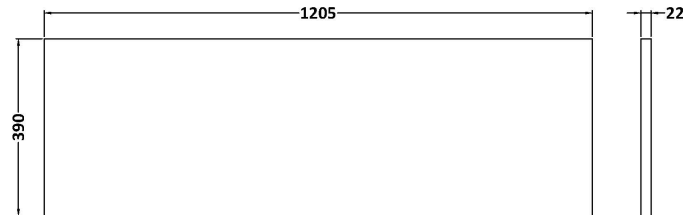

Packaging Dimensions

Height (mm):	391
Width (mm):	632
Depth (mm):	391
Gross Weight (kg):	13.5

Packaging Data

Box Colour:	Brown Cardboard Box - Printed
Box Qty:	1
Label Size:	100 x 50
Label Colour:	White Label
Label Qty:	2

Outer Box Dimensions (If Applicable)

Height (mm):	
Width (mm):	
Depth (mm):	
Gross Weight (kg):	
Barcode:	5056678447284

Product Details

Country of Origin:	China
Fitting Instruction:	No
CE & UKCA:	N/A
FSC Certified Materials:	Yes
Colour:	Indigo Blue
Construction Method:	Cam & Wood Dowel
Construction Type:	Rigid
Cabinet Finish:	MFC Painted Matt
Fascia Finish:	Mdf Painted Matt
Cabinet Thickness (mm):	16
Fascia Thickness (mm):	18
Drawer Included:	Yes
Drawer Type:	80mm High Metal S/C Inc Galler
No of Shelves:	0
Hinge Type:	Not Applicable
Hinge Included:	Not Applicable
Adjustable Legs:	No, Not Required
Fixings Included:	Yes
Handle Style:	Contemporary
Waste Shroud:	Yes
Handle Included:	Yes, Supplied
Handle Type:	D-Shape

Sales Code: LCM1200

Description: Laminate Worktop 1205X390x22mm

Product Dimensions

Height (mm):	22
Width (mm):	1205
Depth (mm):	390
Nett Weight (kg):	5

Packaging Dimensions

Height (mm):	25
Width (mm):	1215
Depth (mm):	455
Gross Weight (kg):	5

Packaging Data

Box Colour:	Brown Cardboard Box
Box Qty:	1
Label Size:	100 x 50
Label Colour:	White Label
Label Qty:	1

Outer Box Dimensions (If Applicable)

Height (mm):	
Width (mm):	
Depth (mm):	
Gross Weight (kg):	
Barcode:	5056678449936