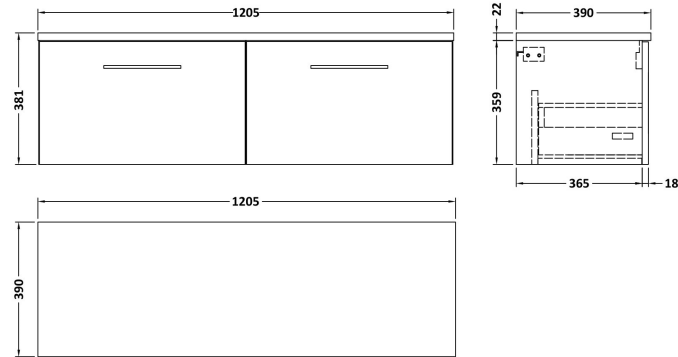

Sales Code: ARN2922LCM2

Description: 1200 Wh 2-Drawer Vanity & Laminate Top

Packaging Details

Barcode: 5056678456866

Sales Code: NVF2922

Description: 600 Single Drawer Unit (365 Deep)

Product Dimensions

Height (mm):	359
Width (mm):	600
Depth (mm):	383
Nett Weight (kg):	13

Packaging Dimensions

Height (mm):	391
Width (mm):	632
Depth (mm):	391
Gross Weight (kg):	13.5

Packaging Data

Box Colour:	Brown Cardboard Box - Printed
Box Qty:	1
Label Size:	100 x 50
Label Colour:	White Label
Label Qty:	2

Sales Code: LCM1200

Description: Laminate Worktop 1205X390x22mm

Product Dimensions

Height (mm):	22
Width (mm):	1205
Depth (mm):	390
Nett Weight (kg):	5

Packaging Dimensions

Height (mm):	25
Width (mm):	1215
Depth (mm):	455
Gross Weight (kg):	5

Packaging Data

Box Colour:	Brown Cardboard Box
Box Qty:	1
Label Size:	100 x 50
Label Colour:	White Label
Label Qty:	1

Outer Box Dimensions (If Applicable)

Height (mm):	
Width (mm):	
Depth (mm):	
Gross Weight (kg):	
Barcode:	5056678449936