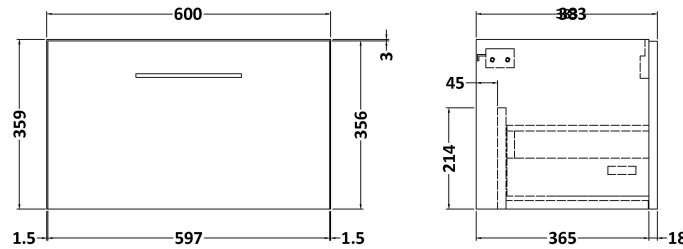

Sales Code: ARN2922LCM

Description: 600 Wh 1-Drawer Vanity & Laminate Top

Packaging Details

Barcode: 5056678455197

Sales Code: LCM600

Description: Laminate Worktop 605X390x22mm

Product Dimensions

Height (mm):	22
Width (mm):	605
Depth (mm):	390
Nett Weight (kg):	2

Packaging Dimensions

Height (mm):	25
Width (mm):	610
Depth (mm):	455
Gross Weight (kg):	2

Packaging Data

Box Colour:	Brown Cardboard Box
Box Qty:	1
Label Size:	100 x 50
Label Colour:	White Label
Label Qty:	1

Sales Code: NVF2922

Description: 600 Single Drawer Unit (365 Deep)

Product Dimensions

Height (mm):	359
Width (mm):	600
Depth (mm):	383
Nett Weight (kg):	13

Packaging Dimensions

Height (mm):	391
Width (mm):	632
Depth (mm):	391
Gross Weight (kg):	13.5

Packaging Data

Box Colour:	Brown Cardboard Box - Printed
Box Qty:	1
Label Size:	100 x 50
Label Colour:	White Label
Label Qty:	2

Outer Box Dimensions (If Applicable)

Height (mm):	
Width (mm):	
Depth (mm):	
Gross Weight (kg):	
Barcode:	5056678447284