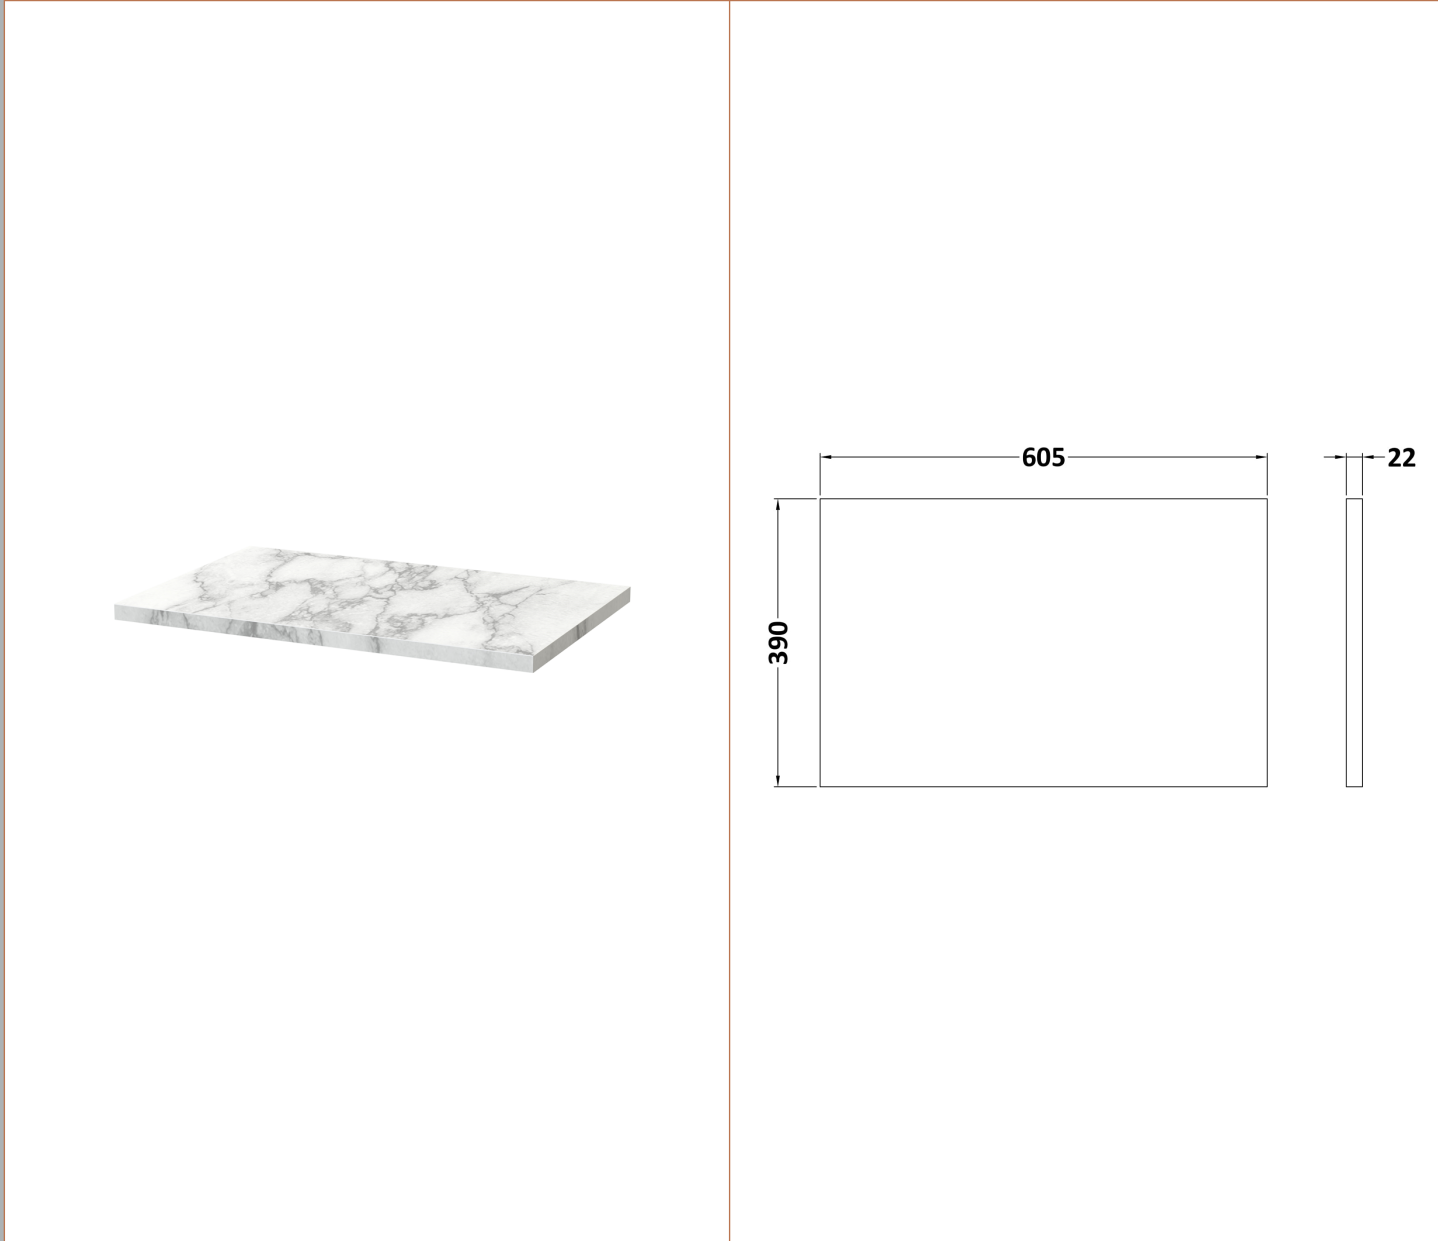

Sales Code: ARN2922LCM

Description: 600 Wh 1-Drawer Vanity & Laminate Top

Packaging Details

Barcode: 5056678455197

Sales Code: LCM600

Description: Laminate Worktop 605X390x22mm

Product Dimensions

Height (mm):	22
Width (mm):	605
Depth (mm):	390
Nett Weight (kg):	2

Packaging Dimensions

Height (mm):	25
Width (mm):	610
Depth (mm):	455
Gross Weight (kg):	2

Packaging Data

Box Colour:	Brown Cardboard Box
Box Qty:	1
Label Size:	100 x 50
Label Colour:	White Label
Label Qty:	1

Sales Code: NVF2922

Description: 600 Single Drawer Unit (365 Deep)

Product Dimensions

Height (mm):	359
Width (mm):	600
Depth (mm):	383
Nett Weight (kg):	13

Packaging Dimensions

Height (mm):	391
Width (mm):	632
Depth (mm):	391
Gross Weight (kg):	13.5

Packaging Data

Box Colour:	Brown Cardboard Box - Printed
Box Qty:	1
Label Size:	100 x 50
Label Colour:	White Label
Label Qty:	2

Outer Box Dimensions (If Applicable)

Height (mm):	
Width (mm):	
Depth (mm):	
Gross Weight (kg):	
Barcode:	5056678447284