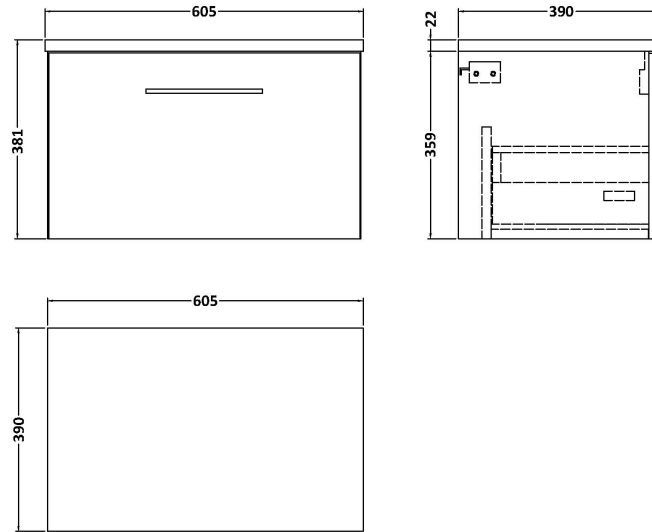

Sales Code: ARN2922LSB

Description: 600 Wh 1-Drawer Vanity & Laminate Top

Packaging Details

Barcode: 5056678451182

Sales Code: LSB600

Description: Laminate Worktop 605X390x22mm

Product Dimensions

Height (mm):	22
Width (mm):	605
Depth (mm):	390
Nett Weight (kg):	2

Packaging Dimensions

Height (mm):	25
Width (mm):	610
Depth (mm):	455
Gross Weight (kg):	2

Packaging Data

Box Colour:	Brown Cardboard Box
Box Qty:	1
Label Size:	100 x 50
Label Colour:	White Label
Label Qty:	1

Sales Code: NVF2922

Description: 600 Single Drawer Unit (365 Deep)

Product Dimensions

Height (mm):	359
Width (mm):	600
Depth (mm):	383
Nett Weight (kg):	13

Packaging Dimensions

Height (mm):	391
Width (mm):	632
Depth (mm):	391
Gross Weight (kg):	13.5

Packaging Data

Box Colour:	Brown Cardboard Box - Printed
Box Qty:	1
Label Size:	100 x 50
Label Colour:	White Label
Label Qty:	2

Outer Box Dimensions (If Applicable)

Height (mm):	
Width (mm):	
Depth (mm):	
Gross Weight (kg):	
Barcode:	5056678447284