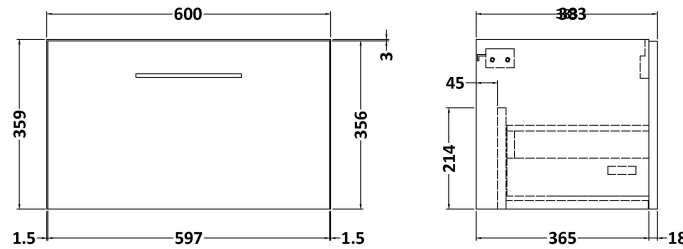

Packaging Dimensions

Height (mm):	25
Width (mm):	610
Depth (mm):	455
Gross Weight (kg):	2

Packaging Data

Box Colour:	Brown Cardboard Box
Box Qty:	1
Label Size:	100 x 50
Label Colour:	White Label
Label Qty:	1

Outer Box Dimensions (If Applicable)

Height (mm):	
Width (mm):	
Depth (mm):	
Gross Weight (kg):	
Barcode:	5056211874171

Product Details

Country of Origin:	United Kingdom
Fitting Instruction:	No
CE & UKCA:	N/A
FSC Certified Materials:	Yes
Colour:	Sparkling Black
Construction Method:	Not Applicable
Construction Type:	Not Applicable
Cabinet Finish:	Not Applicable
Fascia Finish:	MFC Laminated
Cabinet Thickness (mm):	
Fascia Thickness (mm):	22
Drawer Included:	No
Drawer Type:	Not Applicable
No of Shelves:	0
Hinge Type:	Not Applicable
Hinge Included:	No
Adjustable Legs:	No, Not Required
Fixings Included:	No
Handle Style:	Not Applicable
Waste Shroud:	Not Applicable
Handle Included:	No
Handle Type:	Not Applicable

Sales Code: NVF2922

Description: 600 Single Drawer Unit (365 Deep)

Product Dimensions

Height (mm):	359
Width (mm):	600
Depth (mm):	383
Nett Weight (kg):	13

Packaging Dimensions

Height (mm):	391
Width (mm):	632
Depth (mm):	391
Gross Weight (kg):	13.5

Packaging Data

Box Colour:	Brown Cardboard Box - Printed
Box Qty:	1
Label Size:	100 x 50
Label Colour:	White Label
Label Qty:	2

Outer Box Dimensions (If Applicable)

Height (mm):	
Width (mm):	
Depth (mm):	
Gross Weight (kg):	
Barcode:	5056678447284