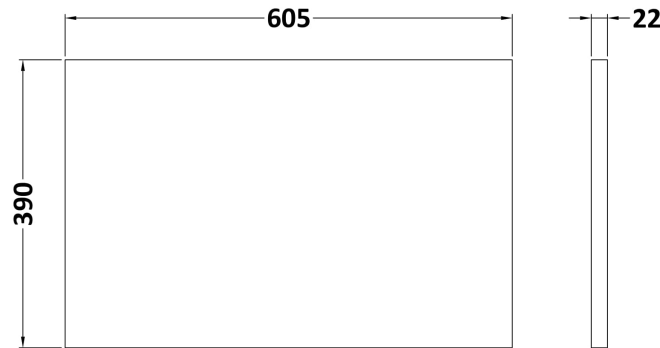

Sales Code: ARN2922LSB

Description: 600 Wh 1-Drawer Vanity & Laminate Top

Packaging Details

Barcode: 5056678451182

Sales Code: LSB600

Description: Laminate Worktop 605X390x22mm

Product Dimensions

Height (mm):	22
Width (mm):	605
Depth (mm):	390
Nett Weight (kg):	2

Packaging Dimensions

Height (mm):	25
Width (mm):	610
Depth (mm):	455
Gross Weight (kg):	2

Packaging Data

Box Colour:	Brown Cardboard Box
Box Qty:	1
Label Size:	100 x 50
Label Colour:	White Label
Label Qty:	1

Sales Code: NVF2922

Description: 600 Single Drawer Unit (365 Deep)

Product Dimensions

Height (mm):	359
Width (mm):	600
Depth (mm):	383
Nett Weight (kg):	13

Packaging Dimensions

Height (mm):	391
Width (mm):	632
Depth (mm):	391
Gross Weight (kg):	13.5

Packaging Data

Box Colour:	Brown Cardboard Box - Printed
Box Qty:	1
Label Size:	100 x 50
Label Colour:	White Label
Label Qty:	2

Outer Box Dimensions (If Applicable)

Height (mm):	
Width (mm):	
Depth (mm):	
Gross Weight (kg):	
Barcode:	5056678447284