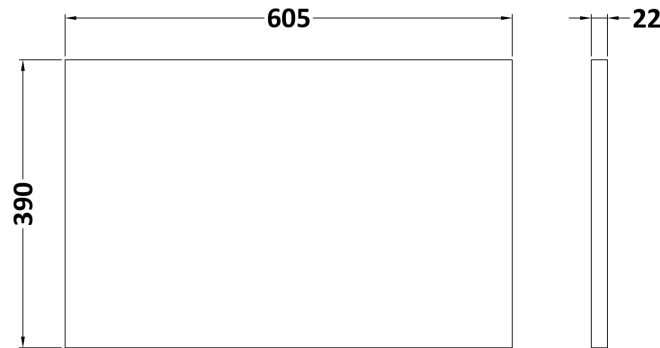

Sales Code: ARN2922LSW

Description: 600 Wh 1-Drawer Vanity & Laminate Top

Packaging Details

Barcode: 5056678451199

Sales Code: LSW600

Description: Laminate Worktop 605X390x22mm

Product Dimensions

Height (mm):	22
Width (mm):	605
Depth (mm):	390
Nett Weight (kg):	2

Packaging Dimensions

Height (mm):	25
Width (mm):	610
Depth (mm):	455
Gross Weight (kg):	2

Packaging Data

Box Colour:	Brown Cardboard Box
Box Qty:	1
Label Size:	100 x 50
Label Colour:	White Label
Label Qty:	1

Sales Code: NVF2922

Description: 600 Single Drawer Unit (365 Deep)

Product Dimensions

Height (mm):	359
Width (mm):	600
Depth (mm):	383
Nett Weight (kg):	13

Packaging Dimensions

Height (mm):	391
Width (mm):	632
Depth (mm):	391
Gross Weight (kg):	13.5

Packaging Data

Box Colour:	Brown Cardboard Box - Printed
Box Qty:	1
Label Size:	100 x 50
Label Colour:	White Label
Label Qty:	2

Outer Box Dimensions (If Applicable)

Height (mm):	
Width (mm):	
Depth (mm):	
Gross Weight (kg):	
Barcode:	5056678447284