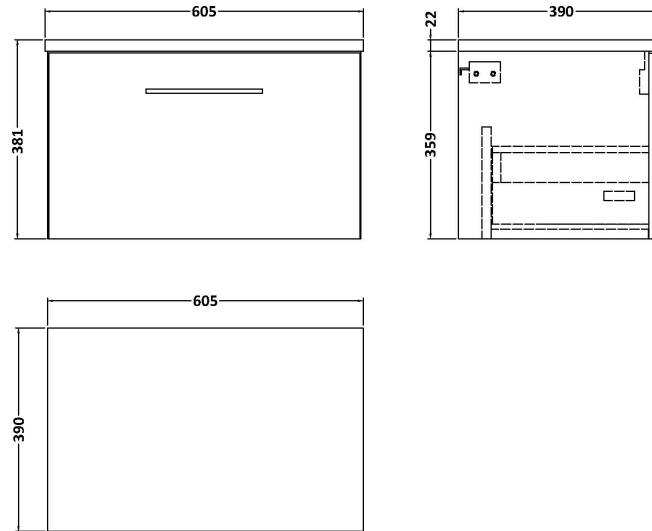

Sales Code: ARN2922LSW

Description: 600 Wh 1-Drawer Vanity & Laminate Top

Packaging Details

Barcode: 5056678451199

Sales Code: LSW600

Description: Laminate Worktop 605X390x22mm

Product Dimensions

Height (mm):	22
Width (mm):	605
Depth (mm):	390
Nett Weight (kg):	2

Packaging Dimensions

Height (mm):	25
Width (mm):	610
Depth (mm):	455
Gross Weight (kg):	2

Packaging Data

Box Colour:	Brown Cardboard Box
Box Qty:	1
Label Size:	100 x 50
Label Colour:	White Label
Label Qty:	1

Sales Code: NVF2922

Description: 600 Single Drawer Unit (365 Deep)

Product Dimensions

Height (mm):	359
Width (mm):	600
Depth (mm):	383
Nett Weight (kg):	13

Packaging Dimensions

Height (mm):	391
Width (mm):	632
Depth (mm):	391
Gross Weight (kg):	13.5

Packaging Data

Box Colour:	Brown Cardboard Box - Printed
Box Qty:	1
Label Size:	100 x 50
Label Colour:	White Label
Label Qty:	2

Outer Box Dimensions (If Applicable)

Height (mm):	
Width (mm):	
Depth (mm):	
Gross Weight (kg):	
Barcode:	5056678447284