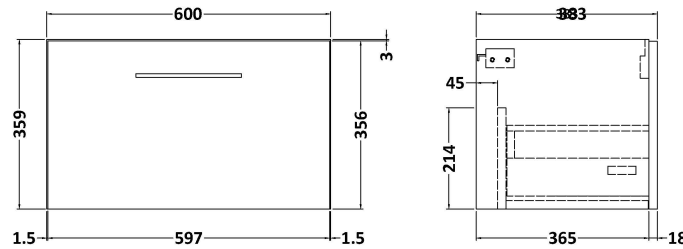

Packaging Dimensions

Height (mm):	25
Width (mm):	610
Depth (mm):	455
Gross Weight (kg):	2

Packaging Data

Box Colour:	Brown Cardboard Box
Box Qty:	1
Label Size:	100 x 50
Label Colour:	White Label
Label Qty:	1

Outer Box Dimensions (If Applicable)

Height (mm):	
Width (mm):	
Depth (mm):	
Gross Weight (kg):	
Barcode:	5056211874188

Product Details

Country of Origin:	United Kingdom
Fitting Instruction:	No
CE & UKCA:	N/A
FSC Certified Materials:	Yes
Colour:	Sparkling White
Construction Method:	Not Applicable
Construction Type:	Not Applicable
Cabinet Finish:	Not Applicable
Fascia Finish:	MFC Laminated
Cabinet Thickness (mm):	
Fascia Thickness (mm):	22
Drawer Included:	No
Drawer Type:	Not Applicable
No of Shelves:	0
Hinge Type:	Not Applicable
Hinge Included:	No
Adjustable Legs:	No, Not Required
Fixings Included:	No
Handle Style:	Not Applicable
Waste Shroud:	Not Applicable
Handle Included:	No
Handle Type:	Not Applicable

Sales Code: NVF2922

Description: 600 Single Drawer Unit (365 Deep)

Product Dimensions

Height (mm):	359
Width (mm):	600
Depth (mm):	383
Nett Weight (kg):	13

Packaging Dimensions

Height (mm):	391
Width (mm):	632
Depth (mm):	391
Gross Weight (kg):	13.5

Packaging Data

Box Colour:	Brown Cardboard Box - Printed
Box Qty:	1
Label Size:	100 x 50
Label Colour:	White Label
Label Qty:	2

Outer Box Dimensions (If Applicable)

Height (mm):	
Width (mm):	
Depth (mm):	
Gross Weight (kg):	
Barcode:	5056678447284