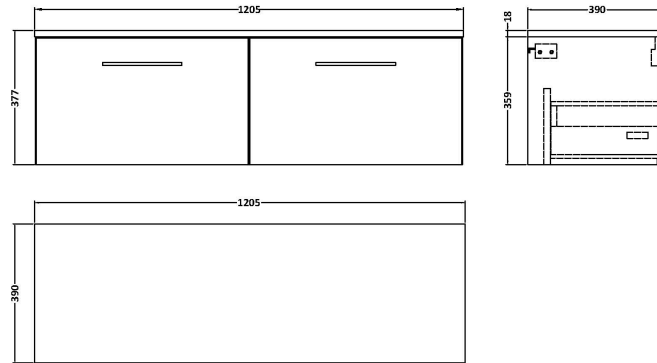

Sales Code: ARN2922W2

Description: 1200 Wh 2-Drawer Vanity & Worktop

Packaging Details

Barcode: 5056678451212

Sales Code: MWD2920

Description: 1200 Worktop (1205X390x18mm)

Product Dimensions

Height (mm):	18
Width (mm):	1205
Depth (mm):	390
Nett Weight (kg):	5

Packaging Dimensions

Height (mm):	25
Width (mm):	1225
Depth (mm):	410
Gross Weight (kg):	5

Packaging Data

Box Colour:	Brown Cardboard Box - Printed
Box Qty:	1
Label Size:	100 x 50
Label Colour:	Not Applicable
Label Qty:	0

Sales Code: NVF2922

Description: 600 Single Drawer Unit (365 Deep)

Product Dimensions

Height (mm):	359
Width (mm):	600
Depth (mm):	383
Nett Weight (kg):	13

Packaging Dimensions

Height (mm):	391
Width (mm):	632
Depth (mm):	391
Gross Weight (kg):	13.5

Packaging Data

Box Colour:	Brown Cardboard Box - Printed
Box Qty:	1
Label Size:	100 x 50
Label Colour:	White Label
Label Qty:	2

Outer Box Dimensions (If Applicable)

Height (mm):	
Width (mm):	
Depth (mm):	
Gross Weight (kg):	
Barcode:	5056678447284