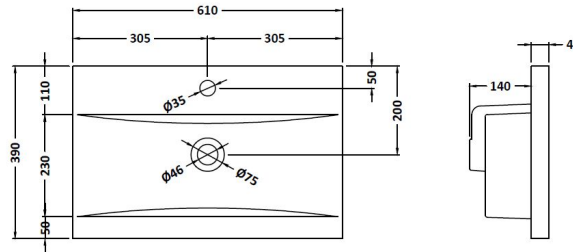

Packaging Dimensions

Height (mm):	560
Width (mm):	620
Depth (mm):	405
Gross Weight (kg):	14.7

Packaging Data

Box Colour:	Brown Cardboard Box - Printed
Box Qty:	1
Label Size:	100 x 50
Label Colour:	White Label
Label Qty:	2

Outer Box Dimensions (If Applicable)

Height (mm):	
Width (mm):	
Depth (mm):	
Gross Weight (kg):	
Barcode:	5056678447291

Product Details

Country of Origin:	China
Fitting Instruction:	No
CE & UKCA:	N/A
FSC Certified Materials:	Yes
Colour:	Indigo Blue
Construction Method:	Cam & Wood Dowel
Construction Type:	Rigid
Cabinet Finish:	MFC Painted Matt
Fascia Finish:	Mdf Painted Matt
Cabinet Thickness (mm):	16
Fascia Thickness (mm):	18
Drawer Included:	No
Drawer Type:	Not Applicable
No of Shelves:	0
Hinge Type:	95 Degree Soft Close
Hinge Included:	Yes, Supplied
Adjustable Legs:	No, Not Required
Fixings Included:	Yes
Handle Style:	Contemporary
Waste Shroud:	No
Handle Included:	Yes, Supplied
Handle Type:	D-Shape

Sales Code: NVM013

Description: 600 Mid-Edged Basin 1 Th

Product Dimensions

Height (mm):	180
Width (mm):	610
Depth (mm):	390
Nett Weight (kg):	11

Packaging Dimensions

Height (mm):	200
Width (mm):	410
Depth (mm):	630
Gross Weight (kg):	11

Packaging Data

Box Colour:	Brown Cardboard Box - Printed
Box Qty:	1
Label Size:	100 x 50
Label Colour:	White Label
Label Qty:	2

Outer Box Dimensions (If Applicable)

Height (mm):	
Width (mm):	
Depth (mm):	
Gross Weight (kg):	
Barcode:	5055369043415