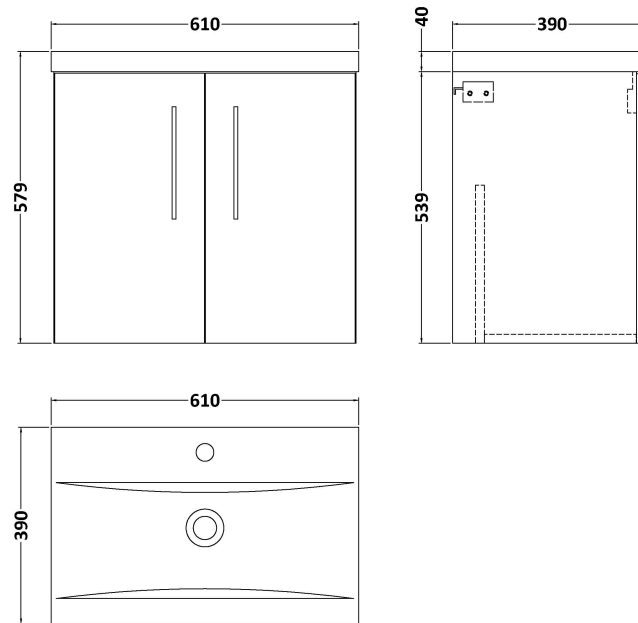

Sales Code: ARN2923A

Description: 600 Wh 2-Door Vanity & Basin 1

Packaging Details

Barcode: 5056678451229

Sales Code: NVF2923

Description: 600 Wh 2-Door Unit (365 Deep)

Product Dimensions

Height (mm):	540
Width (mm):	600
Depth (mm):	383
Nett Weight (kg):	14.2

Packaging Dimensions

Height (mm):	560
Width (mm):	620
Depth (mm):	405
Gross Weight (kg):	14.7

Packaging Data

Box Colour:	Brown Cardboard Box - Printed
Box Qty:	1
Label Size:	100 x 50
Label Colour:	White Label
Label Qty:	2

Sales Code: NVM013

Description: 600 Mid-Edged Basin 1 Th

Product Dimensions

Height (mm):	180
Width (mm):	610
Depth (mm):	390
Nett Weight (kg):	11

Packaging Dimensions

Height (mm):	200
Width (mm):	410
Depth (mm):	630
Gross Weight (kg):	11

Packaging Data

Box Colour:	Brown Cardboard Box - Printed
Box Qty:	1
Label Size:	100 x 50
Label Colour:	White Label
Label Qty:	2

Outer Box Dimensions (If Applicable)

Height (mm):	
Width (mm):	
Depth (mm):	
Gross Weight (kg):	
Barcode:	5055369043415