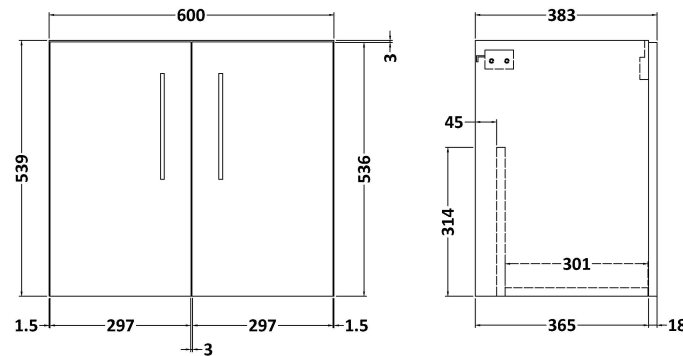

Sales Code: ARN2923A

Description: 600 Wh 2-Door Vanity & Basin 1

Packaging Details

Barcode: 5056678451229

Sales Code: NVF2923

Description: 600 Wh 2-Door Unit (365 Deep)

Product Dimensions

Height (mm):	540
Width (mm):	600
Depth (mm):	383
Nett Weight (kg):	14.2

Packaging Dimensions

Height (mm):	560
Width (mm):	620
Depth (mm):	405
Gross Weight (kg):	14.7

Packaging Data

Box Colour:	Brown Cardboard Box - Printed
Box Qty:	1
Label Size:	100 x 50
Label Colour:	White Label
Label Qty:	2

Sales Code: NVM013

Description: 600 Mid-Edged Basin 1 Th

Product Dimensions

Height (mm):	180
Width (mm):	610
Depth (mm):	390
Nett Weight (kg):	11

Packaging Dimensions

Height (mm):	200
Width (mm):	410
Depth (mm):	630
Gross Weight (kg):	11

Packaging Data

Box Colour:	Brown Cardboard Box - Printed
Box Qty:	1
Label Size:	100 x 50
Label Colour:	White Label
Label Qty:	2

Outer Box Dimensions (If Applicable)

Height (mm):	
Width (mm):	
Depth (mm):	
Gross Weight (kg):	
Barcode:	5055369043415