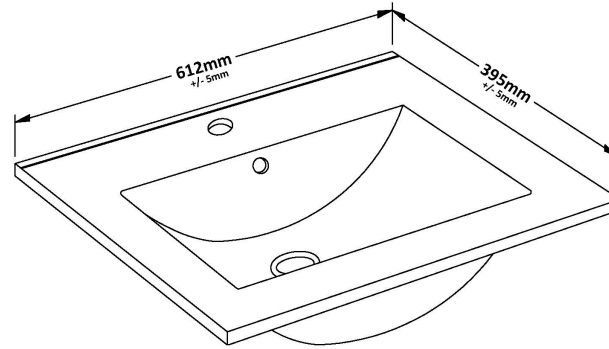

### Product Dimensions

Height (mm):	540
Width (mm):	600
Depth (mm):	383
Nett Weight (kg):	14.2

### Packaging Dimensions

Height (mm):	560
Width (mm):	620
Depth (mm):	405
Gross Weight (kg):	14.7

### Outer Box Dimensions (If Applicable)

Height (mm):	
Width (mm):	
Depth (mm):	
Gross Weight (kg):	
Barcode:	5056678447291

### Product Dimensions

Height (mm):	170
Width (mm):	600
Depth (mm):	390
Nett Weight (kg):	10.76