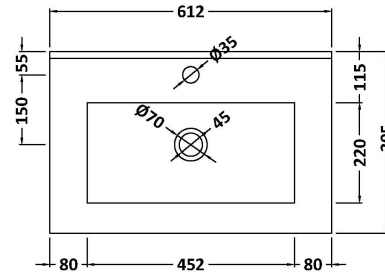

### Product Dimensions

Height (mm):	540
Width (mm):	600
Depth (mm):	383
Nett Weight (kg):	14.2

### Packaging Dimensions

Height (mm):	560
Width (mm):	620
Depth (mm):	405
Gross Weight (kg):	14.7

### Outer Box Dimensions (If Applicable)

Height (mm):	
Width (mm):	
Depth (mm):	
Gross Weight (kg):	
Barcode:	5056678447291

### Product Dimensions

Height (mm):	170
Width (mm):	600
Depth (mm):	390
Nett Weight (kg):	10.76