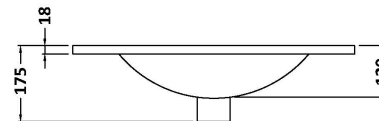

### Product Dimensions

Height (mm):	540
Width (mm):	600
Depth (mm):	383
Nett Weight (kg):	14.2

### Packaging Dimensions

Height (mm):	560
Width (mm):	620
Depth (mm):	405
Gross Weight (kg):	14.7

### Outer Box Dimensions (If Applicable)

Height (mm):	
Width (mm):	
Depth (mm):	
Gross Weight (kg):	
Barcode:	5056678447291

### Product Dimensions

Height (mm):	170
Width (mm):	600
Depth (mm):	390
Nett Weight (kg):	10.76