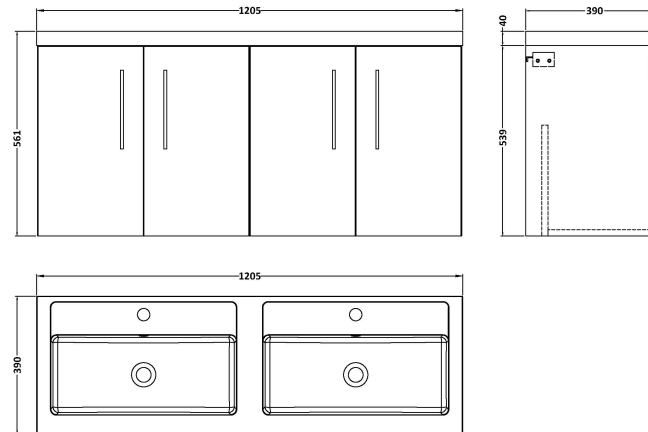

Sales Code: ARN2923C

Description: 1200 Wh 4-Door Vanity & Double Basin

Packaging Details

Barcode: 5056678451243

Sales Code: NVF2923

Description: 600 Wh 2-Door Unit (365 Deep)

Product Dimensions

Height (mm):	540
Width (mm):	600
Depth (mm):	383
Nett Weight (kg):	14.2

Packaging Dimensions

Height (mm):	560
Width (mm):	620
Depth (mm):	405
Gross Weight (kg):	14.7

Packaging Data

Box Colour:	Brown Cardboard Box - Printed
Box Qty:	1
Label Size:	100 x 50
Label Colour:	White Label
Label Qty:	2

Outer Box Dimensions (If Applicable)

Height (mm):	
Width (mm):	
Depth (mm):	
Gross Weight (kg):	
Barcode:	5056678447291

Product Details

Country of Origin:	China
Fitting Instruction:	No
CE & UKCA:	N/A
FSC Certified Materials:	Yes
Colour:	Indigo Blue
Construction Method:	Cam & Wood Dowel
Construction Type:	Rigid
Cabinet Finish:	MFC Painted Matt
Fascia Finish:	Mdf Painted Matt
Cabinet Thickness (mm):	16
Fascia Thickness (mm):	18
Drawer Included:	No
Drawer Type:	Not Applicable
No of Shelves:	0
Hinge Type:	95 Degree Soft Close
Hinge Included:	Yes, Supplied
Adjustable Legs:	No, Not Required
Fixings Included:	Yes
Handle Style:	Contemporary
Waste Shroud:	No
Handle Included:	Yes, Supplied
Handle Type:	D-Shape

Sales Code: PMB424

Description: Double Polymarble Basin 1205 X 390

Product Dimensions

Height (mm):	390
Width (mm):	1205
Depth (mm):	157
Nett Weight (kg):	18.12

Packaging Dimensions

Height (mm):	100
Width (mm):	1205
Depth (mm):	400
Gross Weight (kg):	18.12