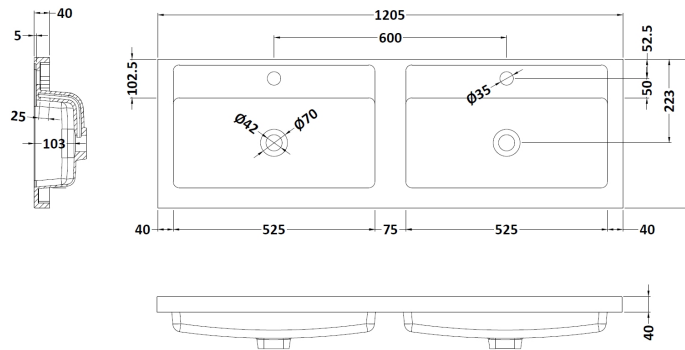

Packaging Dimensions

Height (mm):	560
Width (mm):	620
Depth (mm):	405
Gross Weight (kg):	14.7

Packaging Data

Box Colour:	Brown Cardboard Box - Printed
Box Qty:	1
Label Size:	100 x 50
Label Colour:	White Label
Label Qty:	2

Outer Box Dimensions (If Applicable)

Height (mm):	
Width (mm):	
Depth (mm):	
Gross Weight (kg):	
Barcode:	5056678447291

Product Details

Country of Origin:	China
Fitting Instruction:	No
CE & UKCA:	N/A
FSC Certified Materials:	Yes
Colour:	Indigo Blue
Construction Method:	Cam & Wood Dowel
Construction Type:	Rigid
Cabinet Finish:	MFC Painted Matt
Fascia Finish:	Mdf Painted Matt
Cabinet Thickness (mm):	16
Fascia Thickness (mm):	18
Drawer Included:	No
Drawer Type:	Not Applicable
No of Shelves:	0
Hinge Type:	95 Degree Soft Close
Hinge Included:	Yes, Supplied
Adjustable Legs:	No, Not Required
Fixings Included:	Yes
Handle Style:	Contemporary
Waste Shroud:	No
Handle Included:	Yes, Supplied
Handle Type:	D-Shape

Sales Code: PMB424

Description: Double Polymarble Basin 1205 X 390

Product Dimensions

Height (mm):	390
Width (mm):	1205
Depth (mm):	157
Nett Weight (kg):	18.12

Packaging Dimensions

Height (mm):	100
Width (mm):	1205
Depth (mm):	400
Gross Weight (kg):	18.12

Packaging Data

Box Colour:	Brown Cardboard Box - Printed
Box Qty:	1
Label Size:	100 x 50
Label Colour:	White Label
Label Qty:	2

Outer Box Dimensions (If Applicable)

Height (mm):	
Width (mm):	
Depth (mm):	
Gross Weight (kg):	
Barcode:	5056211815136