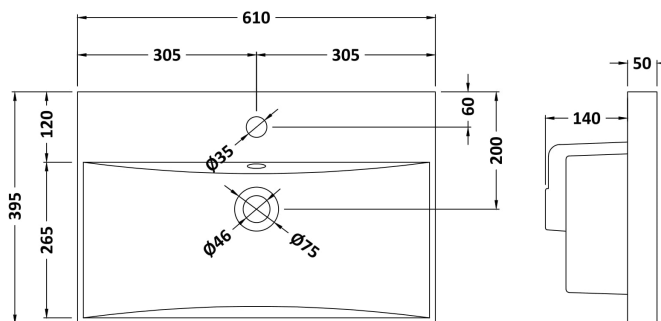

Packaging Dimensions

Height (mm):	560
Width (mm):	620
Depth (mm):	405
Gross Weight (kg):	14.7

Packaging Data

Box Colour:	Brown Cardboard Box - Printed
Box Qty:	1
Label Size:	100 x 50
Label Colour:	White Label
Label Qty:	2

Outer Box Dimensions (If Applicable)

Height (mm):	
Width (mm):	
Depth (mm):	
Gross Weight (kg):	
Barcode:	5056678447291

Product Details

Country of Origin:	China
Fitting Instruction:	No
CE & UKCA:	N/A
FSC Certified Materials:	Yes
Colour:	Indigo Blue
Construction Method:	Cam & Wood Dowel
Construction Type:	Rigid
Cabinet Finish:	MFC Painted Matt
Fascia Finish:	Mdf Painted Matt
Cabinet Thickness (mm):	16
Fascia Thickness (mm):	18
Drawer Included:	No
Drawer Type:	Not Applicable
No of Shelves:	0
Hinge Type:	95 Degree Soft Close
Hinge Included:	Yes, Supplied
Adjustable Legs:	No, Not Required
Fixings Included:	Yes
Handle Style:	Contemporary
Waste Shroud:	No
Handle Included:	Yes, Supplied
Handle Type:	D-Shape

Sales Code: NVM033

Description: 600 Thin Edged Basin 1Th

Product Dimensions

Height (mm):	170
Width (mm):	610
Depth (mm):	395
Nett Weight (kg):	11

Packaging Dimensions

Height (mm):	190
Width (mm):	630
Depth (mm):	415
Gross Weight (kg):	11.5

Packaging Data

Box Colour:	Brown Cardboard Box - Printed
Box Qty:	1
Label Size:	100 x 50
Label Colour:	White Label
Label Qty:	2

Outer Box Dimensions (If Applicable)

Height (mm):	
Width (mm):	
Depth (mm):	
Gross Weight (kg):	
Barcode:	5056211853428