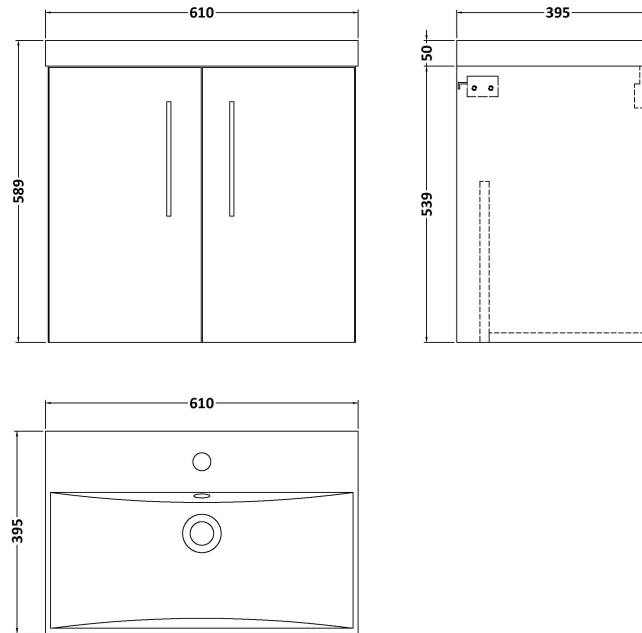

Sales Code: ARN2923D

Description: 600 Wh 2-Door Vanity & Basin 3

Packaging Details

Barcode: 5056678451250

Sales Code: NVF2923

Description: 600 Wh 2-Door Unit (365 Deep)

Product Dimensions

Height (mm):	540
Width (mm):	600
Depth (mm):	383
Nett Weight (kg):	14.2

Packaging Dimensions

Height (mm):	560
Width (mm):	620
Depth (mm):	405
Gross Weight (kg):	14.7

Packaging Data

Box Colour:	Brown Cardboard Box - Printed
Box Qty:	1
Label Size:	100 x 50
Label Colour:	White Label
Label Qty:	2

Sales Code: NVM033

Description: 600 Thin Edged Basin 1Th

Product Dimensions

Height (mm):	170
Width (mm):	610
Depth (mm):	395
Nett Weight (kg):	11

Packaging Dimensions

Height (mm):	190
Width (mm):	630
Depth (mm):	415
Gross Weight (kg):	11.5

Packaging Data

Box Colour:	Brown Cardboard Box - Printed
Box Qty:	1
Label Size:	100 x 50
Label Colour:	White Label
Label Qty:	2

Outer Box Dimensions (If Applicable)

Height (mm):	
Width (mm):	
Depth (mm):	
Gross Weight (kg):	
Barcode:	5056211853428