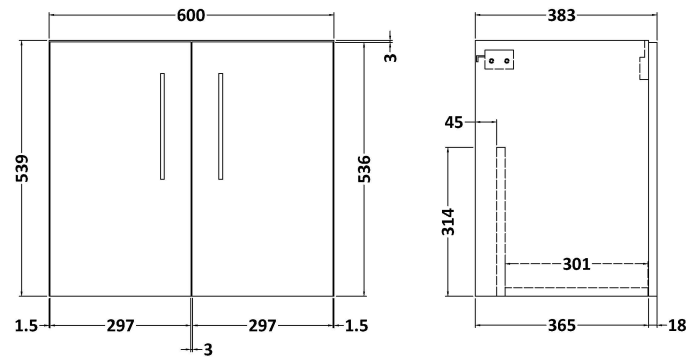

### Product Dimensions

Height (mm):	390
Width (mm):	1205
Depth (mm):	175
Nett Weight (kg):	27

### Packaging Dimensions

Height (mm):	205
Width (mm):	1270
Depth (mm):	510
Gross Weight (kg):	27

### Outer Box Dimensions (If Applicable)

Height (mm):	
Width (mm):	
Depth (mm):	
Gross Weight (kg):	
Barcode:	5056211875826

### Product Dimensions

Height (mm):	540
Width (mm):	600
Depth (mm):	383
Nett Weight (kg):	14.2