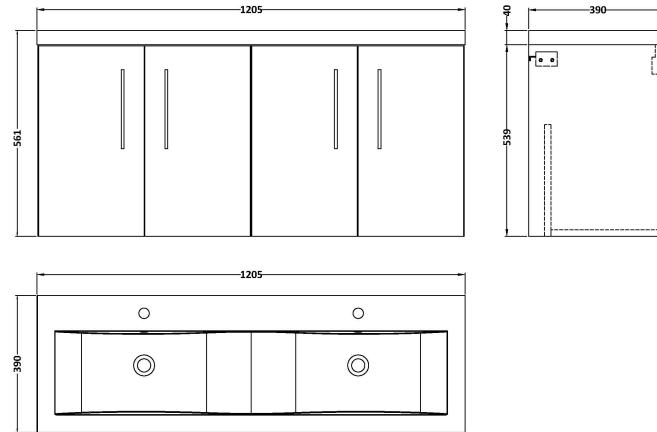

Sales Code: ARN2923F

Description: 1200 Wh 4-Door Vanity & Double Basin

Packaging Details

Barcode: 5056678451267