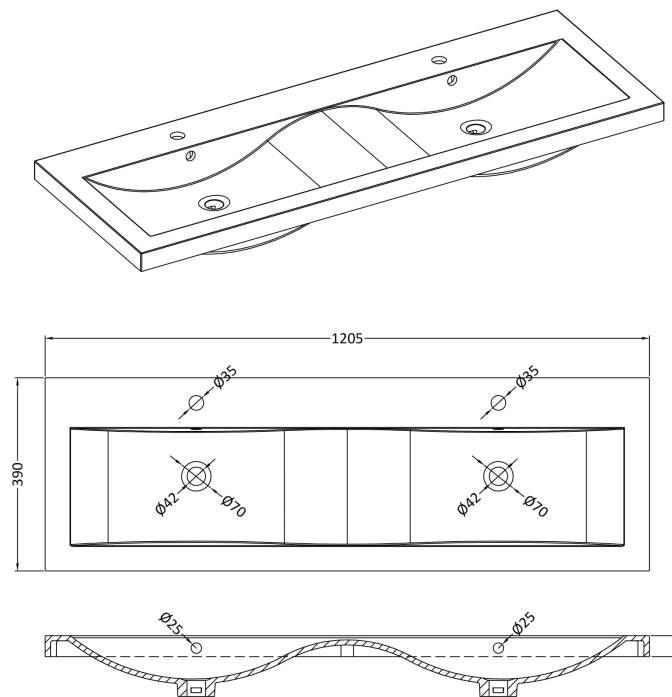

### Product Dimensions

Height (mm):	390
Width (mm):	1205
Depth (mm):	175
Nett Weight (kg):	27

### Packaging Dimensions

Height (mm):	205
Width (mm):	1270
Depth (mm):	510
Gross Weight (kg):	27

### Outer Box Dimensions (If Applicable)

Height (mm):	
Width (mm):	
Depth (mm):	
Gross Weight (kg):	
Barcode:	5056211875826

### Product Dimensions

Height (mm):	540
Width (mm):	600
Depth (mm):	383
Nett Weight (kg):	14.2