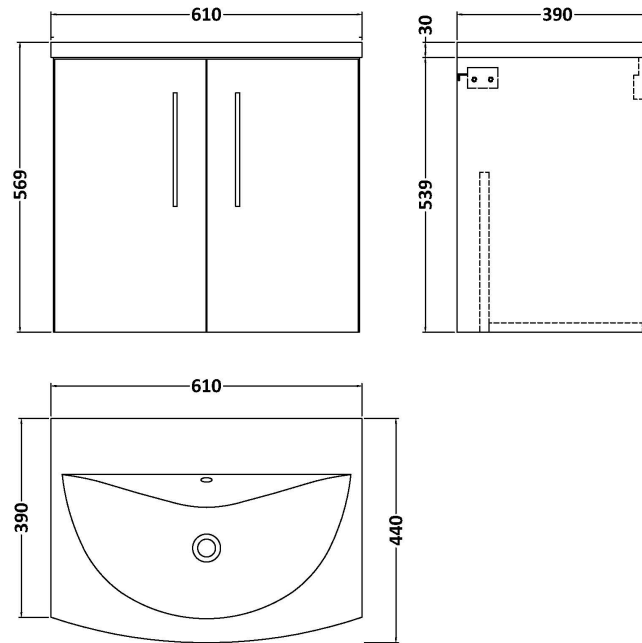

Sales Code: ARN2923G

Description: 600 Wh 2-Door Vanity & Basin 4

Packaging Details

Barcode: 5056678451274

Sales Code: NVF2923

Description: 600 Wh 2-Door Unit (365 Deep)

Product Dimensions

Height (mm):	540
Width (mm):	600
Depth (mm):	383
Nett Weight (kg):	14.2

Packaging Dimensions

Height (mm):	560
Width (mm):	620
Depth (mm):	405
Gross Weight (kg):	14.7

Packaging Data

Box Colour:	Brown Cardboard Box - Printed
Box Qty:	1
Label Size:	100 x 50
Label Colour:	White Label
Label Qty:	2

Sales Code: NVM043

Description: 600 Curved Basin 1Th

Product Dimensions

Height (mm):	160
Width (mm):	610
Depth (mm):	440
Nett Weight (kg):	11

Packaging Dimensions

Height (mm):	190
Width (mm):	630
Depth (mm):	415
Gross Weight (kg):	11.5

Packaging Data

Box Colour:	Brown Cardboard Box - Printed
Box Qty:	1
Label Size:	100 x 50
Label Colour:	White Label
Label Qty:	2

Outer Box Dimensions (If Applicable)

Height (mm):	
Width (mm):	
Depth (mm):	
Gross Weight (kg):	
Barcode:	5056462620961