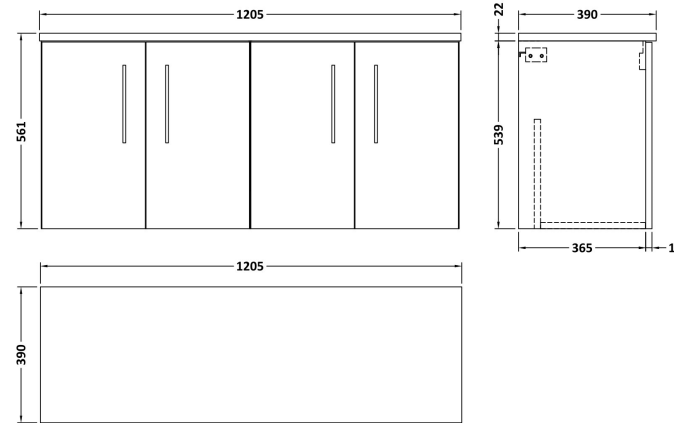

Sales Code: ARN2923LBG2

Description: 1200 Wh 4-Door Vanity & Laminate Top

Packaging Details

Barcode: 5056678456897

Sales Code: NVF2923

Description: 600 Wh 2-Door Unit (365 Deep)

Product Dimensions

Height (mm):	540
Width (mm):	600
Depth (mm):	383
Nett Weight (kg):	14.2

Packaging Dimensions

Height (mm):	560
Width (mm):	620
Depth (mm):	405
Gross Weight (kg):	14.7

Packaging Data

Box Colour:	Brown Cardboard Box - Printed
Box Qty:	1
Label Size:	100 x 50
Label Colour:	White Label
Label Qty:	2

Sales Code: LBG1200

Description: Laminate Worktop 1205X390x22mm

Product Dimensions

Height (mm):	22
Width (mm):	1205
Depth (mm):	390
Nett Weight (kg):	5

Packaging Dimensions

Height (mm):	25
Width (mm):	1215
Depth (mm):	455
Gross Weight (kg):	5

Packaging Data

Box Colour:	Brown Cardboard Box
Box Qty:	1
Label Size:	100 x 50
Label Colour:	White Label
Label Qty:	1

Outer Box Dimensions (If Applicable)

Height (mm):	
Width (mm):	
Depth (mm):	
Gross Weight (kg):	
Barcode:	5056678449912