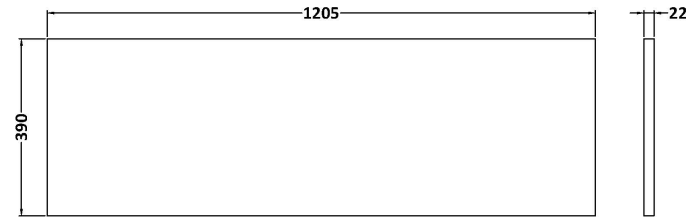

Packaging Dimensions

Height (mm):	560
Width (mm):	620
Depth (mm):	405
Gross Weight (kg):	14.7

Packaging Data

Box Colour:	Brown Cardboard Box - Printed
Box Qty:	1
Label Size:	100 x 50
Label Colour:	White Label
Label Qty:	2

Outer Box Dimensions (If Applicable)

Height (mm):	
Width (mm):	
Depth (mm):	
Gross Weight (kg):	
Barcode:	5056678447291

Product Details

Country of Origin:	China
Fitting Instruction:	No
CE & UKCA:	N/A
FSC Certified Materials:	Yes
Colour:	Indigo Blue
Construction Method:	Cam & Wood Dowel
Construction Type:	Rigid
Cabinet Finish:	MFC Painted Matt
Fascia Finish:	Mdf Painted Matt
Cabinet Thickness (mm):	16
Fascia Thickness (mm):	18
Drawer Included:	No
Drawer Type:	Not Applicable
No of Shelves:	0
Hinge Type:	95 Degree Soft Close
Hinge Included:	Yes, Supplied
Adjustable Legs:	No, Not Required
Fixings Included:	Yes
Handle Style:	Contemporary
Waste Shroud:	No
Handle Included:	Yes, Supplied
Handle Type:	D-Shape

Sales Code: LBG1200

Description: Laminate Worktop 1205X390x22mm

Product Dimensions

Height (mm):	22
Width (mm):	1205
Depth (mm):	390
Nett Weight (kg):	5

Packaging Dimensions

Height (mm):	25
Width (mm):	1215
Depth (mm):	455
Gross Weight (kg):	5

Packaging Data

Box Colour:	Brown Cardboard Box
Box Qty:	1
Label Size:	100 x 50
Label Colour:	White Label
Label Qty:	1

Outer Box Dimensions (If Applicable)

Height (mm):	
Width (mm):	
Depth (mm):	
Gross Weight (kg):	
Barcode:	5056678449912