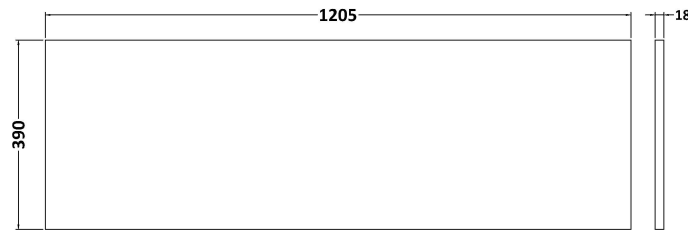

### Packaging Details

Barcode: 5056678451328

Sales Code: MWD2920

Description: 1200 Worktop (1205X390x18mm)

### Product Dimensions

Height (mm):	18
Width (mm):	1205
Depth (mm):	390
Nett Weight (kg):	5

### Packaging Dimensions

Height (mm):	25
Width (mm):	1225
Depth (mm):	410
Gross Weight (kg):	5

### Product Dimensions

Height (mm):	540
Width (mm):	600
Depth (mm):	383
Nett Weight (kg):	14.2