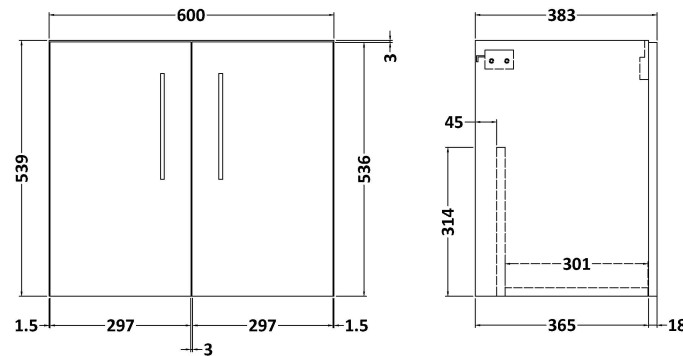

### Product Dimensions

Height (mm):	18
Width (mm):	1205
Depth (mm):	390
Nett Weight (kg):	5

### Packaging Dimensions

Height (mm):	25
Width (mm):	1225
Depth (mm):	410
Gross Weight (kg):	5

### Outer Box Dimensions (If Applicable)

Height (mm):	
Width (mm):	
Depth (mm):	
Gross Weight (kg):	
Barcode:	5056678447420

### Product Dimensions

Height (mm):	540
Width (mm):	600
Depth (mm):	383
Nett Weight (kg):	14.2