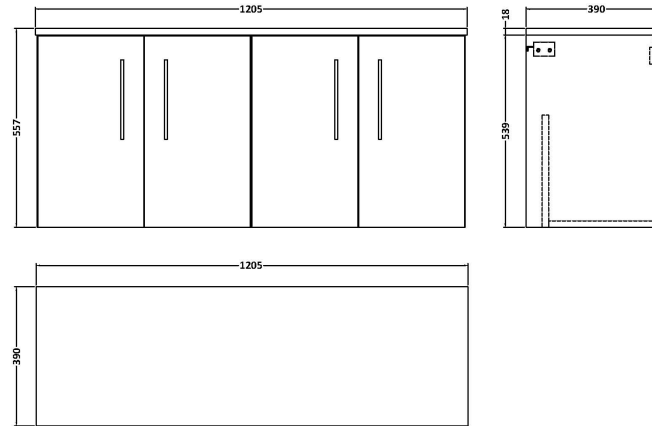

Sales Code: ARN2923W2

Description: 1200 Wh 4-Door Vanity & Worktop

Packaging Details

Barcode: 5056678451328