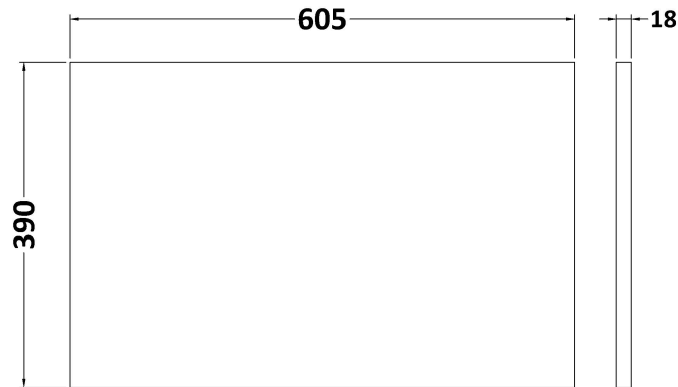

Sales Code: ARN2923W

Description: 600 Wh 2-Door Vanity & Worktop

Packaging Details

Barcode: 5056678451311

Sales Code: MWD2960

Description: 600 Worktop (605X390x18mm)

Product Dimensions

Height (mm):	18
Width (mm):	605
Depth (mm):	390
Nett Weight (kg):	2.5

Packaging Dimensions

Height (mm):	25
Width (mm):	625
Depth (mm):	410
Gross Weight (kg):	3

Packaging Data

Box Colour:	Brown Cardboard Box - Printed
Box Qty:	1
Label Size:	100 x 50
Label Colour:	Not Applicable
Label Qty:	0

Sales Code: NVF2923

Description: 600 Wh 2-Door Unit (365 Deep)

Product Dimensions

Height (mm):	540
Width (mm):	600
Depth (mm):	383
Nett Weight (kg):	14.2

Packaging Dimensions

Height (mm):	560
Width (mm):	620
Depth (mm):	405
Gross Weight (kg):	14.7

Packaging Data

Box Colour:	Brown Cardboard Box - Printed
Box Qty:	1
Label Size:	100 x 50
Label Colour:	White Label
Label Qty:	2

Outer Box Dimensions (If Applicable)

Height (mm):	
Width (mm):	
Depth (mm):	
Gross Weight (kg):	
Barcode:	5056678447291