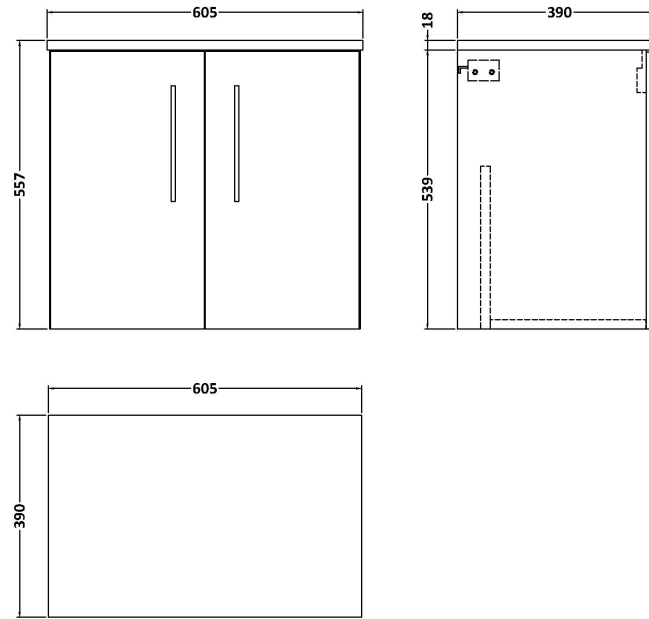

Sales Code: ARN2923W

Description: 600 Wh 2-Door Vanity & Worktop

Packaging Details

Barcode: 5056678451311

Sales Code: MWD2960

Description: 600 Worktop (605X390x18mm)

Product Dimensions

Height (mm):	18
Width (mm):	605
Depth (mm):	390
Nett Weight (kg):	2.5

Packaging Dimensions

Height (mm):	25
Width (mm):	625
Depth (mm):	410
Gross Weight (kg):	3

Packaging Data

Box Colour:	Brown Cardboard Box - Printed
Box Qty:	1
Label Size:	100 x 50
Label Colour:	Not Applicable
Label Qty:	0

Sales Code: NVF2923

Description: 600 Wh 2-Door Unit (365 Deep)

Product Dimensions

Height (mm):	540
Width (mm):	600
Depth (mm):	383
Nett Weight (kg):	14.2

Packaging Dimensions

Height (mm):	560
Width (mm):	620
Depth (mm):	405
Gross Weight (kg):	14.7

Packaging Data

Box Colour:	Brown Cardboard Box - Printed
Box Qty:	1
Label Size:	100 x 50
Label Colour:	White Label
Label Qty:	2

Outer Box Dimensions (If Applicable)

Height (mm):	
Width (mm):	
Depth (mm):	
Gross Weight (kg):	
Barcode:	5056678447291