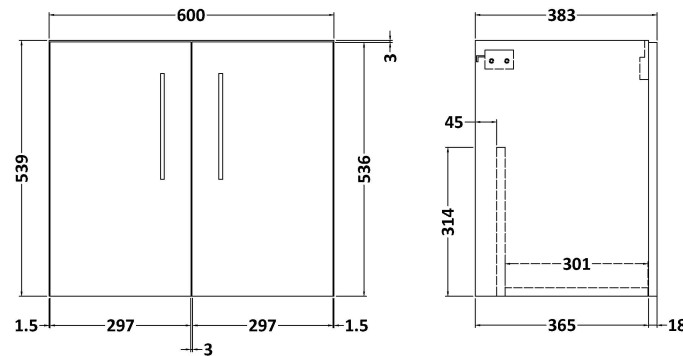

Sales Code: ARN2923W

Description: 600 Wh 2-Door Vanity & Worktop

Packaging Details

Barcode: 5056678451311

Sales Code: MWD2960

Description: 600 Worktop (605X390x18mm)

Product Dimensions

Height (mm):	18
Width (mm):	605
Depth (mm):	390
Nett Weight (kg):	2.5

Packaging Dimensions

Height (mm):	25
Width (mm):	625
Depth (mm):	410
Gross Weight (kg):	3

Packaging Data

Box Colour:	Brown Cardboard Box - Printed
Box Qty:	1
Label Size:	100 x 50
Label Colour:	Not Applicable
Label Qty:	0

Outer Box Dimensions (If Applicable)

Height (mm):	
Width (mm):	
Depth (mm):	
Gross Weight (kg):	
Barcode:	5056678447390

Product Details

Country of Origin:	China
Fitting Instruction:	No
CE & UKCA:	N/A
FSC Certified Materials:	Yes
Colour:	Indigo Blue
Construction Method:	Not Applicable
Construction Type:	Not Applicable
Cabinet Finish:	Not Applicable
Fascia Finish:	Mdf Painted Matt
Cabinet Thickness (mm):	
Fascia Thickness (mm):	18
Drawer Included:	Not Applicable
Drawer Type:	Not Applicable
No of Shelves:	Not Applicable
Hinge Type:	Not Applicable
Hinge Included:	Not Applicable
Adjustable Legs:	Not Applicable
Fixings Included:	Yes
Handle Style:	Not Applicable
Waste Shroud:	Not Applicable
Handle Included:	Not Applicable
Handle Type:	Not Applicable

Sales Code: NVF2923

Description: 600 Wh 2-Door Unit (365 Deep)

Product Dimensions

Height (mm):	540
Width (mm):	600
Depth (mm):	383
Nett Weight (kg):	14.2

Packaging Dimensions

Height (mm):	560
Width (mm):	620
Depth (mm):	405
Gross Weight (kg):	14.7