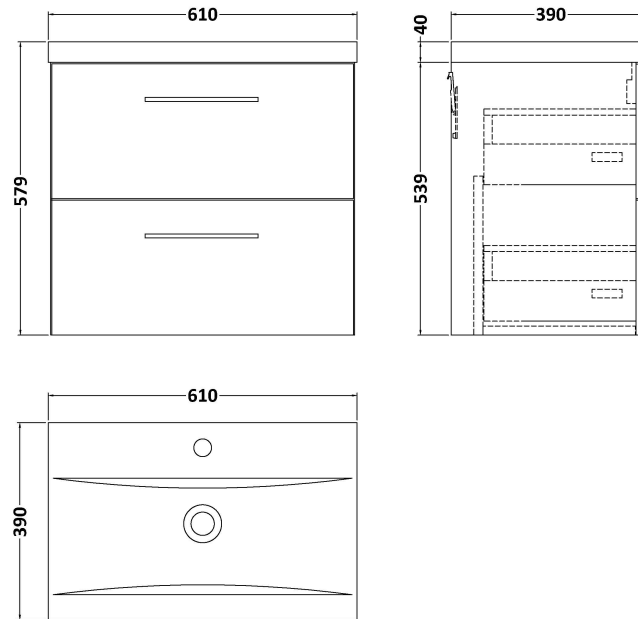

Sales Code: ARN2924A

Description: 600 Wh 2-Drawer Vanity & Basin 1

Packaging Details

Barcode: 5056678451335

Sales Code: NVF2924

Description: 600 Wh 2-Drawer Unit (365 Deep)

Product Dimensions

Height (mm):	540
Width (mm):	600
Depth (mm):	383
Nett Weight (kg):	21.5

Packaging Dimensions

Height (mm):	560
Width (mm):	620
Depth (mm):	405
Gross Weight (kg):	22

Packaging Data

Box Colour:	Brown Cardboard Box - Printed
Box Qty:	1
Label Size:	100 x 50
Label Colour:	White Label
Label Qty:	2

Sales Code: NVM013

Description: 600 Mid-Edged Basin 1 Th

Product Dimensions

Height (mm):	180
Width (mm):	610
Depth (mm):	390
Nett Weight (kg):	11

Packaging Dimensions

Height (mm):	200
Width (mm):	410
Depth (mm):	630
Gross Weight (kg):	11

Packaging Data

Box Colour:	Brown Cardboard Box - Printed
Box Qty:	1
Label Size:	100 x 50
Label Colour:	White Label
Label Qty:	2

Outer Box Dimensions (If Applicable)

Height (mm):	
Width (mm):	
Depth (mm):	
Gross Weight (kg):	
Barcode:	5055369043415