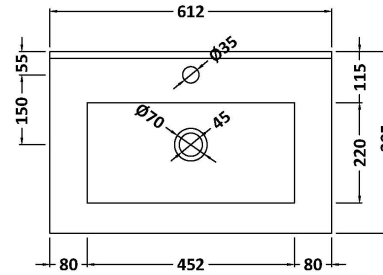

Packaging Dimensions

Height (mm):	560
Width (mm):	620
Depth (mm):	405
Gross Weight (kg):	22

Packaging Data

Box Colour:	Brown Cardboard Box - Printed
Box Qty:	1
Label Size:	100 x 50
Label Colour:	White Label
Label Qty:	2

Outer Box Dimensions (If Applicable)

Height (mm):	
Width (mm):	
Depth (mm):	
Gross Weight (kg):	
Barcode:	5056678447307

Product Details

Country of Origin:	China
Fitting Instruction:	No
CE & UKCA:	N/A
FSC Certified Materials:	Yes
Colour:	Indigo Blue
Construction Method:	Cam & Wood Dowel
Construction Type:	Rigid
Cabinet Finish:	MFC Painted Matt
Fascia Finish:	Mdf Painted Matt
Cabinet Thickness (mm):	16
Fascia Thickness (mm):	18
Drawer Included:	Yes
Drawer Type:	80mm High Metal S/C Inc Galler
No of Shelves:	0
Hinge Type:	Not Applicable
Hinge Included:	Not Applicable
Adjustable Legs:	No, Not Required
Fixings Included:	Yes
Handle Style:	Contemporary
Waste Shroud:	Yes
Handle Included:	Yes, Supplied
Handle Type:	D-Shape

Sales Code: NVM003

Description: Minimalist Basin 600mm

Product Dimensions

Height (mm):	170
Width (mm):	600
Depth (mm):	390
Nett Weight (kg):	10.76

Packaging Dimensions

Height (mm):	200
Width (mm):	400
Depth (mm):	620
Gross Weight (kg):	10.76

Packaging Data

Box Colour:	Brown Cardboard Box - Printed
Box Qty:	1
Label Size:	100 x 50
Label Colour:	White Label
Label Qty:	2

Outer Box Dimensions (If Applicable)

Height (mm):	
Width (mm):	
Depth (mm):	
Gross Weight (kg):	
Barcode:	5055146194668