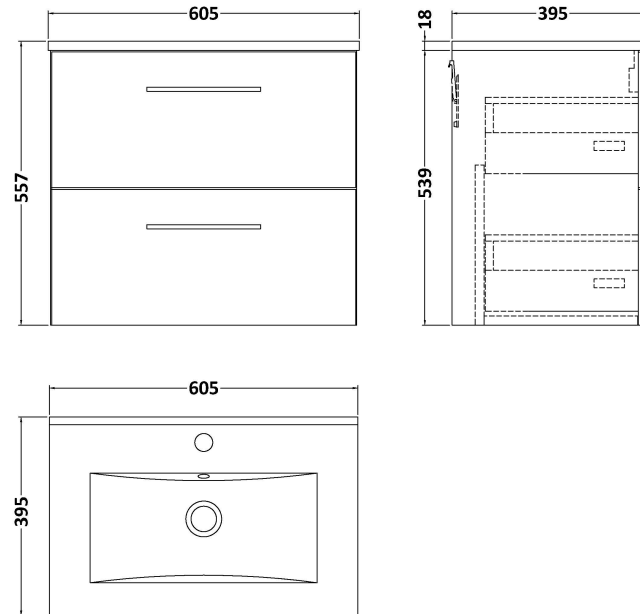

Sales Code: ARN2924B

Description: 600 Wh 2-Drawer Vanity & Basin 2

Packaging Details

Barcode: 5056678451342

Sales Code: NVF2924

Description: 600 Wh 2-Drawer Unit (365 Deep)

Product Dimensions

Height (mm):	540
Width (mm):	600
Depth (mm):	383
Nett Weight (kg):	21.5

Packaging Dimensions

Height (mm):	560
Width (mm):	620
Depth (mm):	405
Gross Weight (kg):	22

Packaging Data

Box Colour:	Brown Cardboard Box - Printed
Box Qty:	1
Label Size:	100 x 50
Label Colour:	White Label
Label Qty:	2

Sales Code: NVM003

Description: Minimalist Basin 600mm

Product Dimensions

Height (mm):	170
Width (mm):	600
Depth (mm):	390
Nett Weight (kg):	10.76

Packaging Dimensions

Height (mm):	200
Width (mm):	400
Depth (mm):	620
Gross Weight (kg):	10.76

Packaging Data

Box Colour:	Brown Cardboard Box - Printed
Box Qty:	1
Label Size:	100 x 50
Label Colour:	White Label
Label Qty:	2

Outer Box Dimensions (If Applicable)

Height (mm):	
Width (mm):	
Depth (mm):	
Gross Weight (kg):	
Barcode:	5055146194668