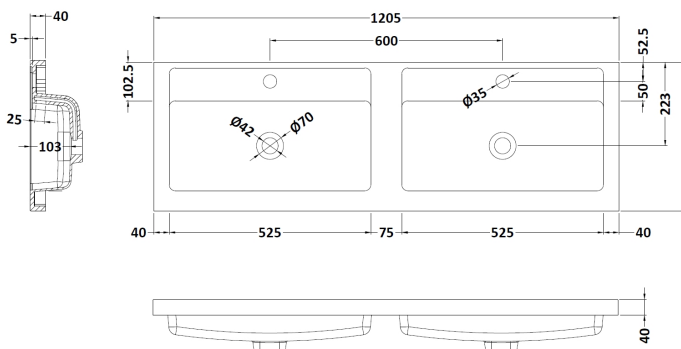

Packaging Dimensions

Height (mm):	560
Width (mm):	620
Depth (mm):	405
Gross Weight (kg):	22

Packaging Data

Box Colour:	Brown Cardboard Box - Printed
Box Qty:	1
Label Size:	100 x 50
Label Colour:	White Label
Label Qty:	2

Outer Box Dimensions (If Applicable)

Height (mm):	
Width (mm):	
Depth (mm):	
Gross Weight (kg):	
Barcode:	5056678447307

Product Details

Country of Origin:	China
Fitting Instruction:	No
CE & UKCA:	N/A
FSC Certified Materials:	Yes
Colour:	Indigo Blue
Construction Method:	Cam & Wood Dowel
Construction Type:	Rigid
Cabinet Finish:	MFC Painted Matt
Fascia Finish:	Mdf Painted Matt
Cabinet Thickness (mm):	16
Fascia Thickness (mm):	18
Drawer Included:	Yes
Drawer Type:	80mm High Metal S/C Inc Galler
No of Shelves:	0
Hinge Type:	Not Applicable
Hinge Included:	Not Applicable
Adjustable Legs:	No, Not Required
Fixings Included:	Yes
Handle Style:	Contemporary
Waste Shroud:	Yes
Handle Included:	Yes, Supplied
Handle Type:	D-Shape

Sales Code: PMB424

Description: Double Polymarble Basin 1205 X 390

Product Dimensions

Height (mm):	390
Width (mm):	1205
Depth (mm):	157
Nett Weight (kg):	18.12

Packaging Dimensions

Height (mm):	100
Width (mm):	1205
Depth (mm):	400
Gross Weight (kg):	18.12

Packaging Data

Box Colour:	Brown Cardboard Box - Printed
Box Qty:	1
Label Size:	100 x 50
Label Colour:	White Label
Label Qty:	2

Outer Box Dimensions (If Applicable)

Height (mm):	
Width (mm):	
Depth (mm):	
Gross Weight (kg):	
Barcode:	5056211815136