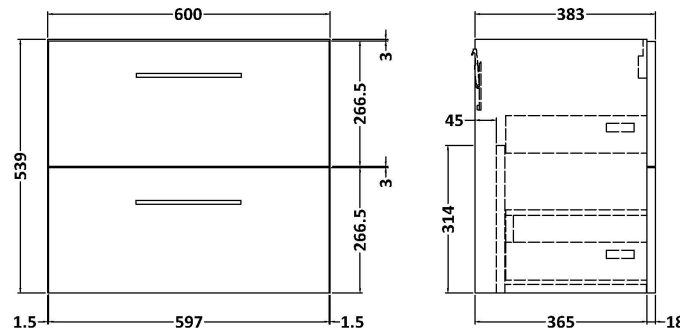

Sales Code: ARN2924C

Description: 1200 Wh 4-Drawer Vanity & Double Basin

Packaging Details

Barcode: 5056678451359

Sales Code: NVF2924

Description: 600 Wh 2-Drawer Unit (365 Deep)

Product Dimensions

Height (mm):	540
Width (mm):	600
Depth (mm):	383
Nett Weight (kg):	21.5

Packaging Dimensions

Height (mm):	560
Width (mm):	620
Depth (mm):	405
Gross Weight (kg):	22

Packaging Data

Box Colour:	Brown Cardboard Box - Printed
Box Qty:	1
Label Size:	100 x 50
Label Colour:	White Label
Label Qty:	2

Sales Code: PMB424

Description: Double Polymarble Basin 1205 X 390

Product Dimensions

Height (mm):	390
Width (mm):	1205
Depth (mm):	157
Nett Weight (kg):	18.12

Packaging Dimensions

Height (mm):	100
Width (mm):	1205
Depth (mm):	400
Gross Weight (kg):	18.12

Packaging Data

Box Colour:	Brown Cardboard Box - Printed
Box Qty:	1
Label Size:	100 x 50
Label Colour:	White Label
Label Qty:	2

Outer Box Dimensions (If Applicable)

Height (mm):	
Width (mm):	
Depth (mm):	
Gross Weight (kg):	
Barcode:	5056211815136