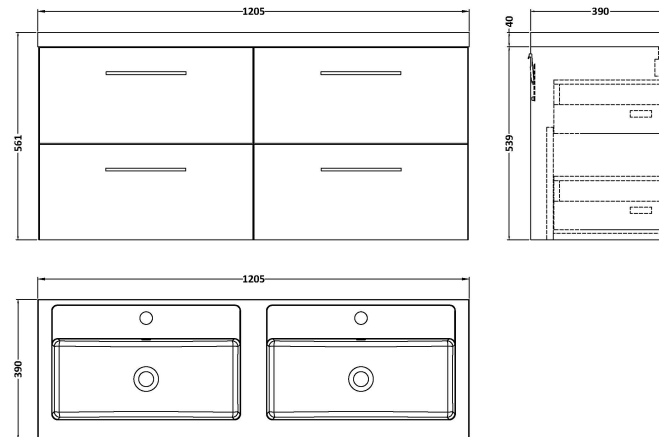

Sales Code: ARN2924C

Description: 1200 Wh 4-Drawer Vanity & Double Basin

Packaging Details

Barcode: 5056678451359

Sales Code: NVF2924

Description: 600 Wh 2-Drawer Unit (365 Deep)

Product Dimensions

Height (mm):	540
Width (mm):	600
Depth (mm):	383
Nett Weight (kg):	21.5

Packaging Dimensions

Height (mm):	560
Width (mm):	620
Depth (mm):	405
Gross Weight (kg):	22

Packaging Data

Box Colour:	Brown Cardboard Box - Printed
Box Qty:	1
Label Size:	100 x 50
Label Colour:	White Label
Label Qty:	2

Outer Box Dimensions (If Applicable)

Height (mm):	
Width (mm):	
Depth (mm):	
Gross Weight (kg):	
Barcode:	5056678447307

Product Details

Country of Origin:	China
Fitting Instruction:	No
CE & UKCA:	N/A
FSC Certified Materials:	Yes
Colour:	Indigo Blue
Construction Method:	Cam & Wood Dowel
Construction Type:	Rigid
Cabinet Finish:	MFC Painted Matt
Fascia Finish:	Mdf Painted Matt
Cabinet Thickness (mm):	16
Fascia Thickness (mm):	18
Drawer Included:	Yes
Drawer Type:	80mm High Metal S/C Inc Galler
No of Shelves:	0
Hinge Type:	Not Applicable
Hinge Included:	Not Applicable
Adjustable Legs:	No, Not Required
Fixings Included:	Yes
Handle Style:	Contemporary
Waste Shroud:	Yes
Handle Included:	Yes, Supplied
Handle Type:	D-Shape

Sales Code: PMB424

Description: Double Polymarble Basin 1205 X 390

Product Dimensions

Height (mm):	390
Width (mm):	1205
Depth (mm):	157
Nett Weight (kg):	18.12

Packaging Dimensions

Height (mm):	100
Width (mm):	1205
Depth (mm):	400
Gross Weight (kg):	18.12