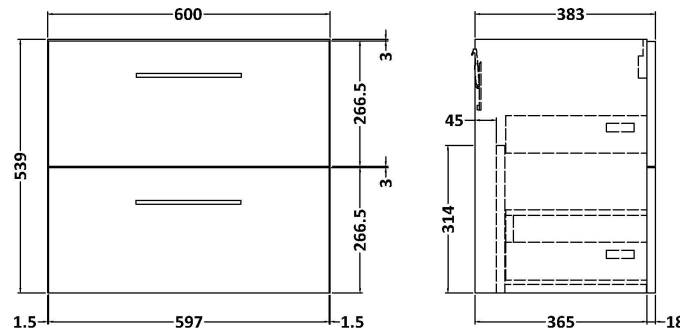

### Product Dimensions

Height (mm):	540
Width (mm):	600
Depth (mm):	383
Nett Weight (kg):	21.5

### Packaging Dimensions

Height (mm):	560
Width (mm):	620
Depth (mm):	405
Gross Weight (kg):	22

### Product Dimensions

Height (mm):	170
Width (mm):	610
Depth (mm):	395
Nett Weight (kg):	11

### Packaging Dimensions

Height (mm):	190
Width (mm):	630
Depth (mm):	415
Gross Weight (kg):	11.5