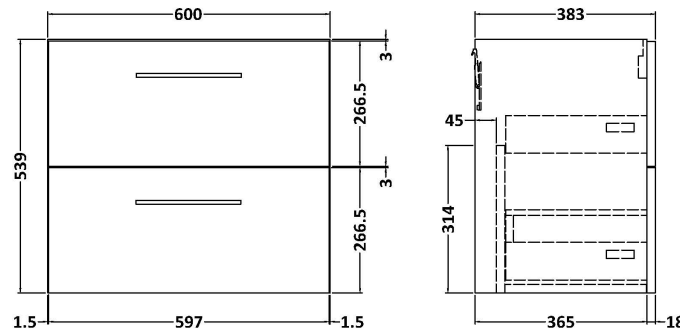

Sales Code: ARN2924F

Description: 1200 Wh 4-Drawer Vanity & Double Basin

Packaging Details

Barcode: 5056678451373

Sales Code: CBM424

Description: Double Ceramic Basin 1208X392

Product Dimensions

Height (mm):	390
Width (mm):	1205
Depth (mm):	175
Nett Weight (kg):	27

Packaging Dimensions

Height (mm):	205
Width (mm):	1270
Depth (mm):	510
Gross Weight (kg):	27

Packaging Data

Box Colour:	Brown Cardboard Box - Printed
Box Qty:	1
Label Size:	100 x 50
Label Colour:	White Label
Label Qty:	2

Outer Box Dimensions (If Applicable)

Height (mm):	
Width (mm):	
Depth (mm):	
Gross Weight (kg):	
Barcode:	5056211875826

Product Details

Country of Origin:	China
Fitting Instruction:	No
Certification: CE & UKCA:	No
WRAS:	N/A
WRAS No:	N/A
Product Material:	Vitreous China
Fixing Supplied:	No

Sales Code: NVF2924

Description: 600 Wh 2-Drawer Unit (365 Deep)

Product Dimensions

Height (mm):	540
Width (mm):	600
Depth (mm):	383
Nett Weight (kg):	21.5

Packaging Dimensions

Height (mm):	560
Width (mm):	620
Depth (mm):	405
Gross Weight (kg):	22