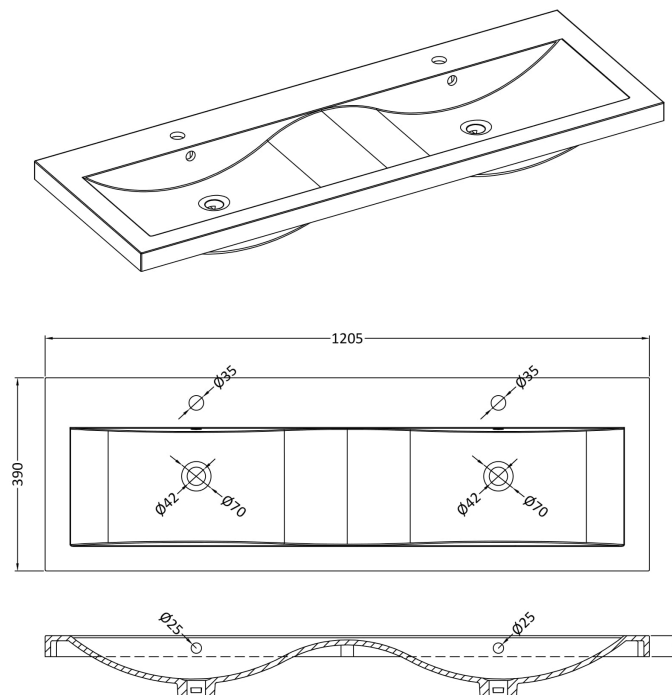

Sales Code: ARN2924F

Description: 1200 Wh 4-Drawer Vanity & Double Basin

Packaging Details

Barcode: 5056678451373

Sales Code: CBM424

Description: Double Ceramic Basin 1208X392

Product Dimensions

Height (mm):	390
Width (mm):	1205
Depth (mm):	175
Nett Weight (kg):	27

Packaging Dimensions

Height (mm):	205
Width (mm):	1270
Depth (mm):	510
Gross Weight (kg):	27

Packaging Data

Box Colour:	Brown Cardboard Box - Printed
Box Qty:	1
Label Size:	100 x 50
Label Colour:	White Label
Label Qty:	2

Outer Box Dimensions (If Applicable)

Height (mm):	
Width (mm):	
Depth (mm):	
Gross Weight (kg):	
Barcode:	5056211875826

Product Details

Country of Origin:	China
Fitting Instruction:	No
Certification: CE & UKCA:	No
WRAS:	N/A
WRAS No:	N/A
Product Material:	Vitreous China
Fixing Supplied:	No

Sales Code: NVF2924

Description: 600 Wh 2-Drawer Unit (365 Deep)

Product Dimensions

Height (mm):	540
Width (mm):	600
Depth (mm):	383
Nett Weight (kg):	21.5

Packaging Dimensions

Height (mm):	560
Width (mm):	620
Depth (mm):	405
Gross Weight (kg):	22