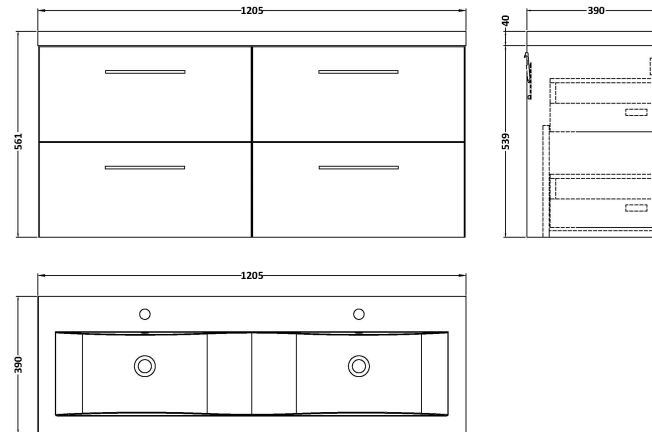

Sales Code: ARN2924F

Description: 1200 Wh 4-Drawer Vanity & Double Basin

Packaging Details

Barcode: 5056678451373

Sales Code: CBM424

Description: Double Ceramic Basin 1208X392

Product Dimensions

Height (mm):	390
Width (mm):	1205
Depth (mm):	175
Nett Weight (kg):	27

Packaging Dimensions

Height (mm):	205
Width (mm):	1270
Depth (mm):	510
Gross Weight (kg):	27

Packaging Data

Box Colour:	Brown Cardboard Box - Printed
Box Qty:	1
Label Size:	100 x 50
Label Colour:	White Label
Label Qty:	2

Outer Box Dimensions (If Applicable)

Height (mm):	
Width (mm):	
Depth (mm):	
Gross Weight (kg):	
Barcode:	5056211875826

Product Details

Country of Origin:	China
Fitting Instruction:	No
Certification: CE & UKCA:	No
WRAS:	N/A
WRAS No:	N/A
Product Material:	Vitreous China
Fixing Supplied:	No

Sales Code: NVF2924

Description: 600 Wh 2-Drawer Unit (365 Deep)

Product Dimensions

Height (mm):	540
Width (mm):	600
Depth (mm):	383
Nett Weight (kg):	21.5

Packaging Dimensions

Height (mm):	560
Width (mm):	620
Depth (mm):	405
Gross Weight (kg):	22