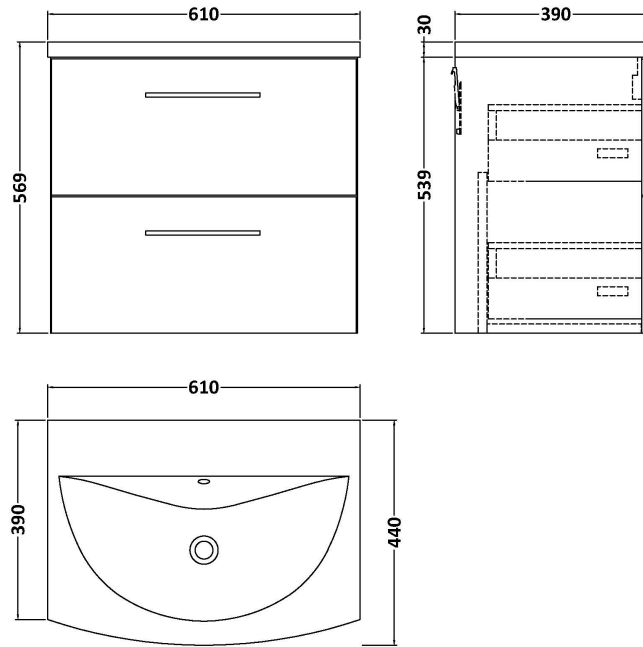

Sales Code: ARN2924G

Description: 600 Wh 2-Drawer Vanity & Basin 4

Packaging Details

Barcode: 5056678451380