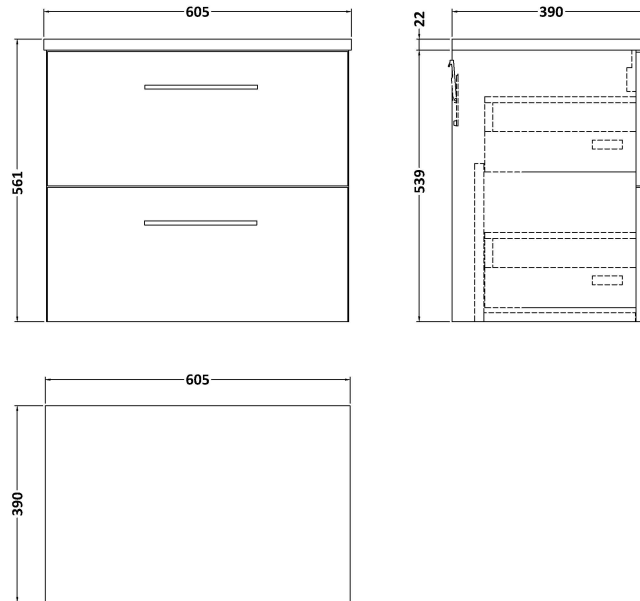

Sales Code: ARN2924LBG

Description: 600 Wh 2-Drawer Vanity & Laminate Top

Packaging Details

Barcode: 5056678451397

Sales Code: LBG600

Description: Laminate Worktop 605X390x22mm

Product Dimensions

Height (mm):	22
Width (mm):	605
Depth (mm):	390
Nett Weight (kg):	2

Packaging Dimensions

Height (mm):	25
Width (mm):	610
Depth (mm):	455
Gross Weight (kg):	2

Packaging Data

Box Colour:	Brown Cardboard Box
Box Qty:	1
Label Size:	100 x 50
Label Colour:	White Label
Label Qty:	1

Sales Code: NVF2924

Description: 600 Wh 2-Drawer Unit (365 Deep)

Product Dimensions

Height (mm):	540
Width (mm):	600
Depth (mm):	383
Nett Weight (kg):	21.5

Packaging Dimensions

Height (mm):	560
Width (mm):	620
Depth (mm):	405
Gross Weight (kg):	22

Packaging Data

Box Colour:	Brown Cardboard Box - Printed
Box Qty:	1
Label Size:	100 x 50
Label Colour:	White Label
Label Qty:	2

Outer Box Dimensions (If Applicable)

Height (mm):	
Width (mm):	
Depth (mm):	
Gross Weight (kg):	
Barcode:	5056678447307