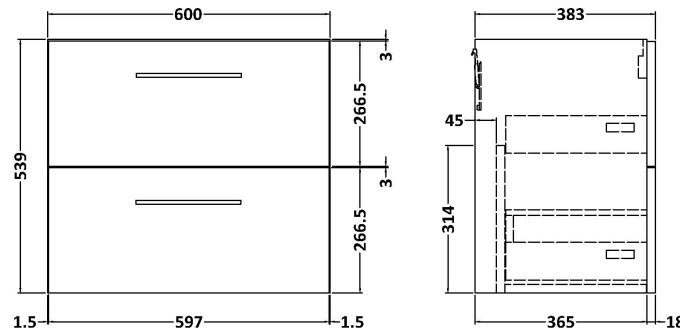

Packaging Dimensions

Height (mm):	25
Width (mm):	610
Depth (mm):	455
Gross Weight (kg):	2

Packaging Data

Box Colour:	Brown Cardboard Box
Box Qty:	1
Label Size:	100 x 50
Label Colour:	White Label
Label Qty:	1

Outer Box Dimensions (If Applicable)

Height (mm):	
Width (mm):	
Depth (mm):	
Gross Weight (kg):	
Barcode:	5056211874164

Product Details

Country of Origin:	United Kingdom
Fitting Instruction:	No
CE & UKCA:	N/A
FSC Certified Materials:	Yes
Colour:	Bellato Grey
Construction Method:	Not Applicable
Construction Type:	Not Applicable
Cabinet Finish:	Not Applicable
Fascia Finish:	MFC Laminated
Cabinet Thickness (mm):	
Fascia Thickness (mm):	22
Drawer Included:	No
Drawer Type:	Not Applicable
No of Shelves:	0
Hinge Type:	Not Applicable
Hinge Included:	No
Adjustable Legs:	No, Not Required
Fixings Included:	No
Handle Style:	Not Applicable
Waste Shroud:	Not Applicable
Handle Included:	No
Handle Type:	Not Applicable

Sales Code: NVF2924

Description: 600 Wh 2-Drawer Unit (365 Deep)

Product Dimensions

Height (mm):	540
Width (mm):	600
Depth (mm):	383
Nett Weight (kg):	21.5

Packaging Dimensions

Height (mm):	560
Width (mm):	620
Depth (mm):	405
Gross Weight (kg):	22

Packaging Data

Box Colour:	Brown Cardboard Box - Printed
Box Qty:	1
Label Size:	100 x 50
Label Colour:	White Label
Label Qty:	2

Outer Box Dimensions (If Applicable)

Height (mm):	
Width (mm):	
Depth (mm):	
Gross Weight (kg):	
Barcode:	5056678447307