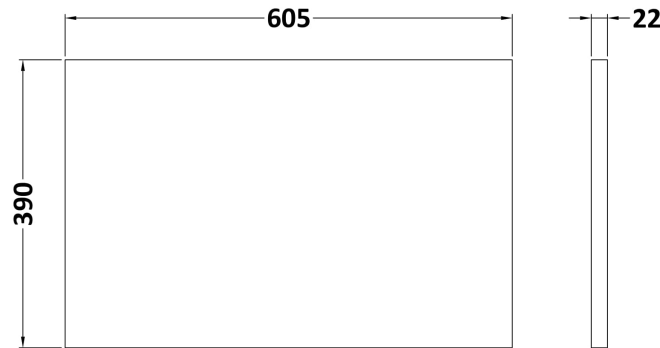

Sales Code: ARN2924LBG

Description: 600 Wh 2-Drawer Vanity & Laminate Top

Packaging Details

Barcode: 5056678451397

Sales Code: LBG600

Description: Laminate Worktop 605X390x22mm

Product Dimensions

Height (mm):	22
Width (mm):	605
Depth (mm):	390
Nett Weight (kg):	2

Packaging Dimensions

Height (mm):	25
Width (mm):	610
Depth (mm):	455
Gross Weight (kg):	2

Packaging Data

Box Colour:	Brown Cardboard Box
Box Qty:	1
Label Size:	100 x 50
Label Colour:	White Label
Label Qty:	1

Sales Code: NVF2924

Description: 600 Wh 2-Drawer Unit (365 Deep)

Product Dimensions

Height (mm):	540
Width (mm):	600
Depth (mm):	383
Nett Weight (kg):	21.5

Packaging Dimensions

Height (mm):	560
Width (mm):	620
Depth (mm):	405
Gross Weight (kg):	22

Packaging Data

Box Colour:	Brown Cardboard Box - Printed
Box Qty:	1
Label Size:	100 x 50
Label Colour:	White Label
Label Qty:	2

Outer Box Dimensions (If Applicable)

Height (mm):	
Width (mm):	
Depth (mm):	
Gross Weight (kg):	
Barcode:	5056678447307