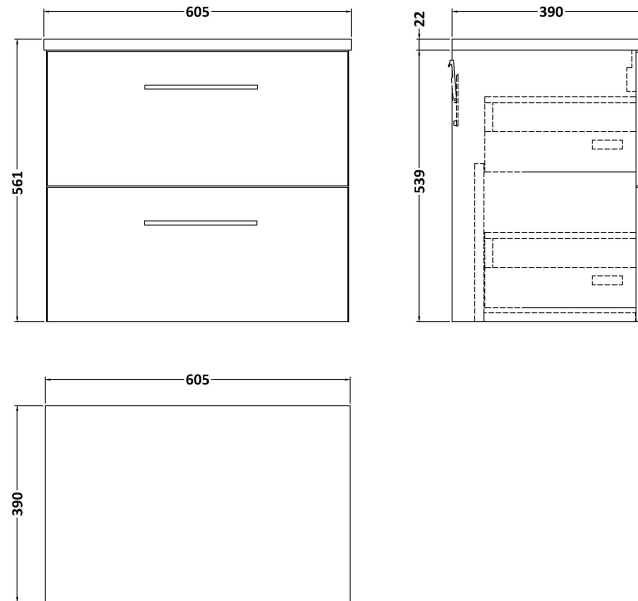

### Packaging Details

Barcode: 5056678455210

**Sales Code:** LCM600

**Description:** Laminate Worktop 605X390x22mm

**Product Dimensions**

Height (mm):	22
Width (mm):	605
Depth (mm):	390
Nett Weight (kg):	2

**Packaging Dimensions**

Height (mm):	25
Width (mm):	610
Depth (mm):	455
Gross Weight (kg):	2

**Packaging Data**

Box Colour:	Brown Cardboard Box
Box Qty:	1
Label Size:	100 x 50
Label Colour:	White Label
Label Qty:	1

### Product Dimensions

Height (mm):	540
Width (mm):	600
Depth (mm):	383
Nett Weight (kg):	21.5

### Packaging Dimensions

Height (mm):	560
Width (mm):	620
Depth (mm):	405
Gross Weight (kg):	22