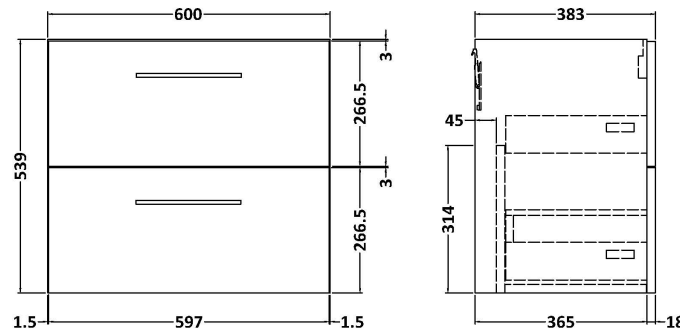

### Packaging Details

Barcode: 5056678455210

**Sales Code:** LCM600

**Description:** Laminate Worktop 605X390x22mm

**Product Dimensions**

Height (mm):	22
Width (mm):	605
Depth (mm):	390
Nett Weight (kg):	2

**Packaging Dimensions**

Height (mm):	25
Width (mm):	610
Depth (mm):	455
Gross Weight (kg):	2

**Packaging Data**

Box Colour:	Brown Cardboard Box
Box Qty:	1
Label Size:	100 x 50
Label Colour:	White Label
Label Qty:	1

### Product Dimensions

Height (mm):	540
Width (mm):	600
Depth (mm):	383
Nett Weight (kg):	21.5

### Packaging Dimensions

Height (mm):	560
Width (mm):	620
Depth (mm):	405
Gross Weight (kg):	22