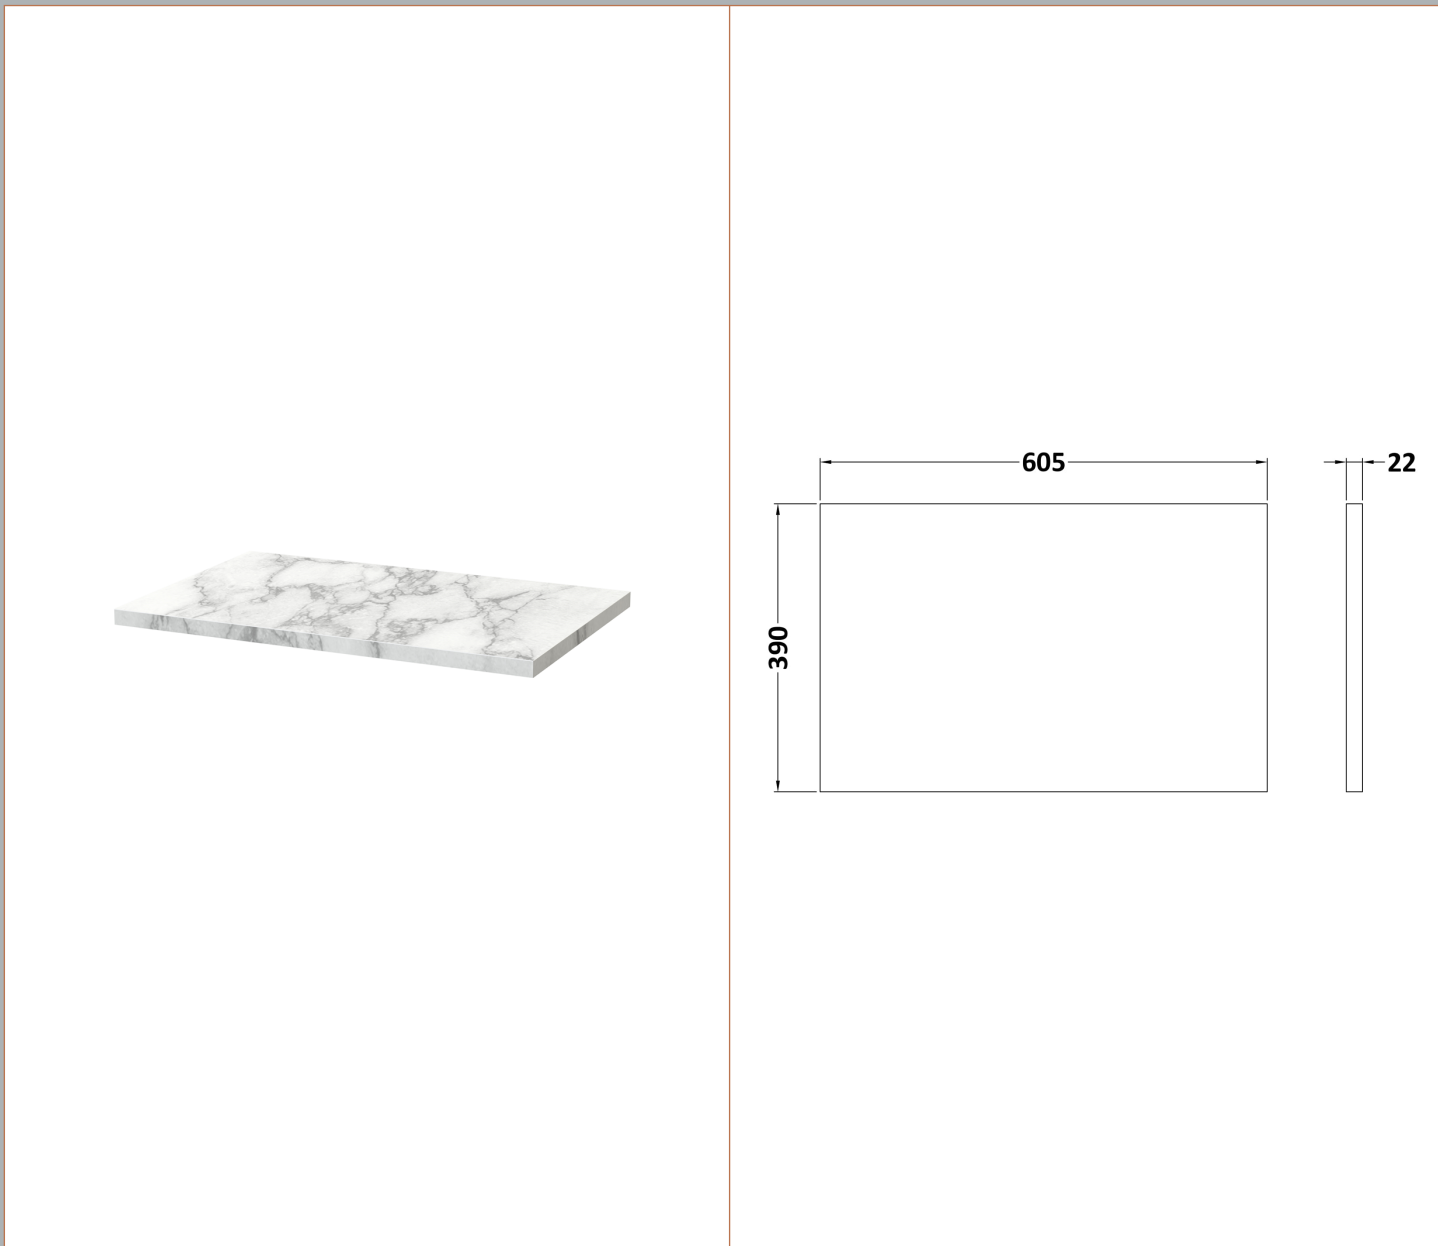

Sales Code: ARN2924LCM

Description: 600 Wh 2-Drawer Vanity & Laminate Top

### Packaging Details

Barcode: 5056678455210

**Sales Code:** LCM600

**Description:** Laminate Worktop 605X390x22mm

**Product Dimensions**

Height (mm):	22
Width (mm):	605
Depth (mm):	390
Nett Weight (kg):	2

**Packaging Dimensions**

Height (mm):	25
Width (mm):	610
Depth (mm):	455
Gross Weight (kg):	2

**Packaging Data**

Box Colour:	Brown Cardboard Box
Box Qty:	1
Label Size:	100 x 50
Label Colour:	White Label
Label Qty:	1

### Product Dimensions

Height (mm):	540
Width (mm):	600
Depth (mm):	383
Nett Weight (kg):	21.5