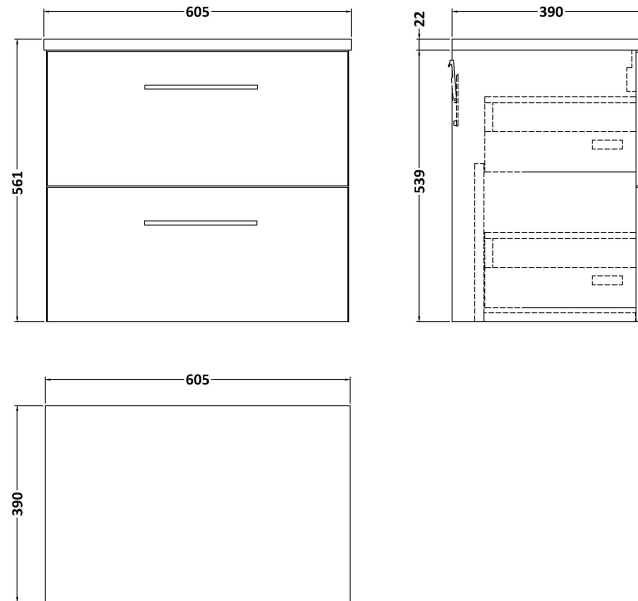

Sales Code: ARN2924LSB

Description: 600 Wh 2-Drawer Vanity & Laminate Top

Packaging Details

Barcode: 5056678451403

Sales Code: LSB600

Description: Laminate Worktop 605X390x22mm

Product Dimensions

Height (mm):	22
Width (mm):	605
Depth (mm):	390
Nett Weight (kg):	2

Packaging Dimensions

Height (mm):	25
Width (mm):	610
Depth (mm):	455
Gross Weight (kg):	2

Packaging Data

Box Colour:	Brown Cardboard Box
Box Qty:	1
Label Size:	100 x 50
Label Colour:	White Label
Label Qty:	1

Sales Code: NVF2924

Description: 600 Wh 2-Drawer Unit (365 Deep)

Product Dimensions

Height (mm):	540
Width (mm):	600
Depth (mm):	383
Nett Weight (kg):	21.5

Packaging Dimensions

Height (mm):	560
Width (mm):	620
Depth (mm):	405
Gross Weight (kg):	22

Packaging Data

Box Colour:	Brown Cardboard Box - Printed
Box Qty:	1
Label Size:	100 x 50
Label Colour:	White Label
Label Qty:	2

Outer Box Dimensions (If Applicable)

Height (mm):	
Width (mm):	
Depth (mm):	
Gross Weight (kg):	
Barcode:	5056678447307