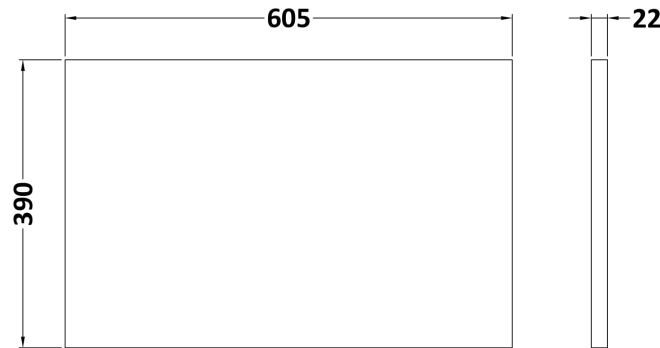

Sales Code: ARN2924LSB

Description: 600 Wh 2-Drawer Vanity & Laminate Top

Packaging Details

Barcode: 5056678451403

Sales Code: LSB600

Description: Laminate Worktop 605X390x22mm

Product Dimensions

Height (mm):	22
Width (mm):	605
Depth (mm):	390
Nett Weight (kg):	2

Packaging Dimensions

Height (mm):	25
Width (mm):	610
Depth (mm):	455
Gross Weight (kg):	2

Packaging Data

Box Colour:	Brown Cardboard Box
Box Qty:	1
Label Size:	100 x 50
Label Colour:	White Label
Label Qty:	1

Sales Code: NVF2924

Description: 600 Wh 2-Drawer Unit (365 Deep)

Product Dimensions

Height (mm):	540
Width (mm):	600
Depth (mm):	383
Nett Weight (kg):	21.5

Packaging Dimensions

Height (mm):	560
Width (mm):	620
Depth (mm):	405
Gross Weight (kg):	22

Packaging Data

Box Colour:	Brown Cardboard Box - Printed
Box Qty:	1
Label Size:	100 x 50
Label Colour:	White Label
Label Qty:	2

Outer Box Dimensions (If Applicable)

Height (mm):	
Width (mm):	
Depth (mm):	
Gross Weight (kg):	
Barcode:	5056678447307