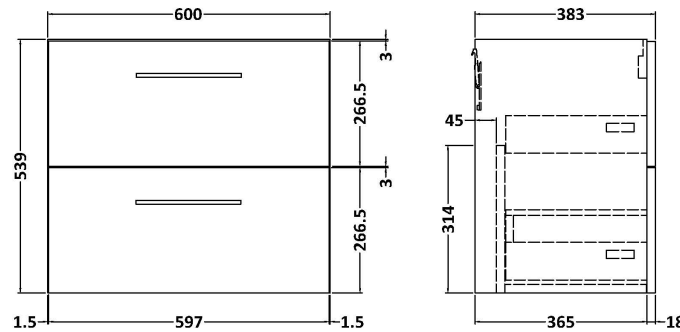

Sales Code: ARN2924LSB

Description: 600 Wh 2-Drawer Vanity & Laminate Top

Packaging Details

Barcode: 5056678451403

Sales Code: LSB600

Description: Laminate Worktop 605X390x22mm

Product Dimensions

Height (mm):	22
Width (mm):	605
Depth (mm):	390
Nett Weight (kg):	2

Packaging Dimensions

Height (mm):	25
Width (mm):	610
Depth (mm):	455
Gross Weight (kg):	2

Packaging Data

Box Colour:	Brown Cardboard Box
Box Qty:	1
Label Size:	100 x 50
Label Colour:	White Label
Label Qty:	1

Sales Code: NVF2924

Description: 600 Wh 2-Drawer Unit (365 Deep)

Product Dimensions

Height (mm):	540
Width (mm):	600
Depth (mm):	383
Nett Weight (kg):	21.5

Packaging Dimensions

Height (mm):	560
Width (mm):	620
Depth (mm):	405
Gross Weight (kg):	22

Packaging Data

Box Colour:	Brown Cardboard Box - Printed
Box Qty:	1
Label Size:	100 x 50
Label Colour:	White Label
Label Qty:	2

Outer Box Dimensions (If Applicable)

Height (mm):	
Width (mm):	
Depth (mm):	
Gross Weight (kg):	
Barcode:	5056678447307