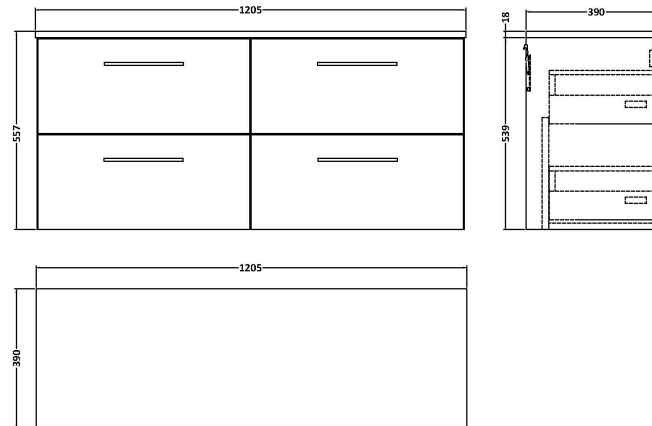

Sales Code: ARN2924W2

Description: 1200 Wh 4-Drawer Vanity & Worktop

Packaging Details

Barcode: 5056678451434

Sales Code: MWD2920

Description: 1200 Worktop (1205X390x18mm)

Product Dimensions

Height (mm):	18
Width (mm):	1205
Depth (mm):	390
Nett Weight (kg):	5

Packaging Dimensions

Height (mm):	25
Width (mm):	1225
Depth (mm):	410
Gross Weight (kg):	5

Packaging Data

Box Colour:	Brown Cardboard Box - Printed
Box Qty:	1
Label Size:	100 x 50
Label Colour:	Not Applicable
Label Qty:	0

Outer Box Dimensions (If Applicable)

Height (mm):	
Width (mm):	
Depth (mm):	
Gross Weight (kg):	
Barcode:	5056678447420

Product Details

Country of Origin:	China
Fitting Instruction:	No
CE & UKCA:	N/A
FSC Certified Materials:	Yes
Colour:	Indigo Blue
Construction Method:	Not Applicable
Construction Type:	Not Applicable
Cabinet Finish:	Not Applicable
Fascia Finish:	Mdf Painted Matt
Cabinet Thickness (mm):	
Fascia Thickness (mm):	18
Drawer Included:	Not Applicable
Drawer Type:	Not Applicable
No of Shelves:	Not Applicable
Hinge Type:	Not Applicable
Hinge Included:	Not Applicable
Adjustable Legs:	Not Applicable
Fixings Included:	Yes
Handle Style:	Not Applicable
Waste Shroud:	Not Applicable
Handle Included:	Not Applicable
Handle Type:	Not Applicable

Sales Code: NVF2924

Description: 600 Wh 2-Drawer Unit (365 Deep)

Product Dimensions

Height (mm):	540
Width (mm):	600
Depth (mm):	383
Nett Weight (kg):	21.5

Packaging Dimensions

Height (mm):	560
Width (mm):	620
Depth (mm):	405
Gross Weight (kg):	22