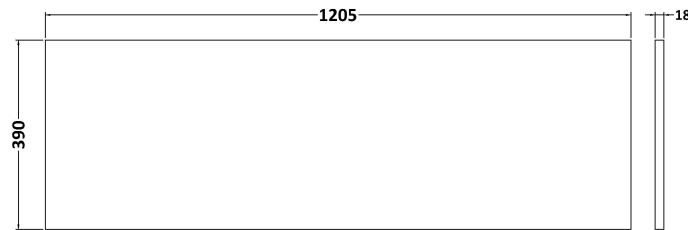

Sales Code: ARN2924W2

Description: 1200 Wh 4-Drawer Vanity & Worktop

Packaging Details

Barcode: 5056678451434

Sales Code: MWD2920

Description: 1200 Worktop (1205X390x18mm)

Product Dimensions

Height (mm):	18
Width (mm):	1205
Depth (mm):	390
Nett Weight (kg):	5

Packaging Dimensions

Height (mm):	25
Width (mm):	1225
Depth (mm):	410
Gross Weight (kg):	5

Packaging Data

Box Colour:	Brown Cardboard Box - Printed
Box Qty:	1
Label Size:	100 x 50
Label Colour:	Not Applicable
Label Qty:	0

Sales Code: NVF2924

Description: 600 Wh 2-Drawer Unit (365 Deep)

Product Dimensions

Height (mm):	540
Width (mm):	600
Depth (mm):	383
Nett Weight (kg):	21.5

Packaging Dimensions

Height (mm):	560
Width (mm):	620
Depth (mm):	405
Gross Weight (kg):	22

Packaging Data

Box Colour:	Brown Cardboard Box - Printed
Box Qty:	1
Label Size:	100 x 50
Label Colour:	White Label
Label Qty:	2

Outer Box Dimensions (If Applicable)

Height (mm):	
Width (mm):	
Depth (mm):	
Gross Weight (kg):	
Barcode:	5056678447307