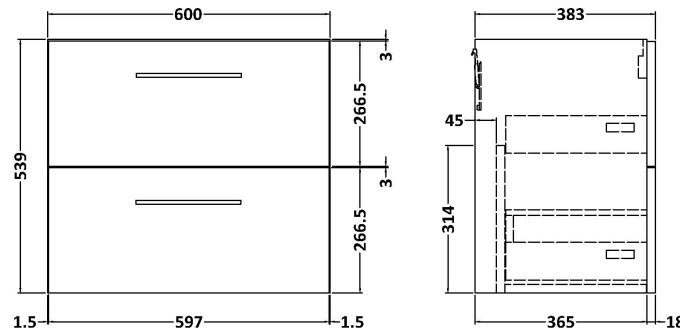

Packaging Dimensions

Height (mm):	25
Width (mm):	1225
Depth (mm):	410
Gross Weight (kg):	5

Packaging Data

Box Colour:	Brown Cardboard Box - Printed
Box Qty:	1
Label Size:	100 x 50
Label Colour:	Not Applicable
Label Qty:	0

Outer Box Dimensions (If Applicable)

Height (mm):	
Width (mm):	
Depth (mm):	
Gross Weight (kg):	
Barcode:	5056678447420

Product Details

Country of Origin:	China
Fitting Instruction:	No
CE & UKCA:	N/A
FSC Certified Materials:	Yes
Colour:	Indigo Blue
Construction Method:	Not Applicable
Construction Type:	Not Applicable
Cabinet Finish:	Not Applicable
Fascia Finish:	Mdf Painted Matt
Cabinet Thickness (mm):	
Fascia Thickness (mm):	18
Drawer Included:	Not Applicable
Drawer Type:	Not Applicable
No of Shelves:	Not Applicable
Hinge Type:	Not Applicable
Hinge Included:	Not Applicable
Adjustable Legs:	Not Applicable
Fixings Included:	Yes
Handle Style:	Not Applicable
Waste Shroud:	Not Applicable
Handle Included:	Not Applicable
Handle Type:	Not Applicable

Sales Code: NVF2924

Description: 600 Wh 2-Drawer Unit (365 Deep)

Product Dimensions

Height (mm):	540
Width (mm):	600
Depth (mm):	383
Nett Weight (kg):	21.5

Packaging Dimensions

Height (mm):	560
Width (mm):	620
Depth (mm):	405
Gross Weight (kg):	22

Packaging Data

Box Colour:	Brown Cardboard Box - Printed
Box Qty:	1
Label Size:	100 x 50
Label Colour:	White Label
Label Qty:	2

Outer Box Dimensions (If Applicable)

Height (mm):	
Width (mm):	
Depth (mm):	
Gross Weight (kg):	
Barcode:	5056678447307