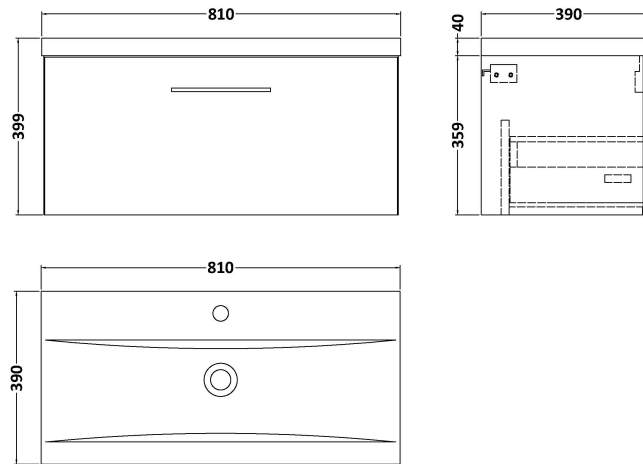

Sales Code: ARN2925A

Description: 800 Wh 1-Drawer Vanity & Basin 1

Packaging Details

Barcode: 5056678451441

Sales Code: NVF2925

Description: 800 Single Drawer Unit (365 Deep)

Product Dimensions

Height (mm):	359
Width (mm):	800
Depth (mm):	383
Nett Weight (kg):	17

Packaging Dimensions

Height (mm):	391
Width (mm):	832
Depth (mm):	391
Gross Weight (kg):	17.5

Packaging Data

Box Colour:	Brown Cardboard Box - Printed
Box Qty:	1
Label Size:	100 x 50
Label Colour:	White Label
Label Qty:	2

Outer Box Dimensions (If Applicable)

Height (mm):	
Width (mm):	
Depth (mm):	
Gross Weight (kg):	
Barcode:	5056678447314

Product Details

Country of Origin:	China
Fitting Instruction:	No
CE & UKCA:	N/A
FSC Certified Materials:	Yes
Colour:	Indigo Blue
Construction Method:	Cam & Wood Dowel
Construction Type:	Rigid
Cabinet Finish:	MFC Painted Matt
Fascia Finish:	Mdf Painted Matt
Cabinet Thickness (mm):	16
Fascia Thickness (mm):	18
Drawer Included:	Yes
Drawer Type:	80mm High Metal S/C Inc Galler
No of Shelves:	0
Hinge Type:	Not Applicable
Hinge Included:	Not Applicable
Adjustable Legs:	No, Not Required
Fixings Included:	Yes
Handle Style:	Contemporary
Waste Shroud:	Yes
Handle Included:	Yes, Supplied
Handle Type:	D-Shape

Sales Code: NVM015

Description: 800 Mid Edged Basin 1 Th

Product Dimensions

Height (mm):	180
Width (mm):	810
Depth (mm):	390
Nett Weight (kg):	15

Packaging Dimensions

Height (mm):	210
Width (mm):	410
Depth (mm):	830
Gross Weight (kg):	15