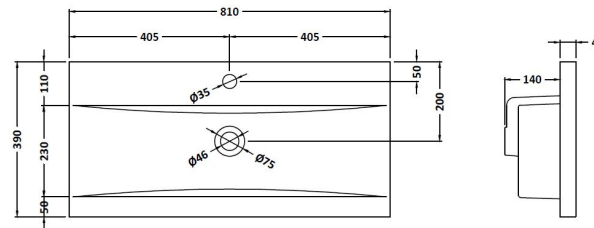

Packaging Dimensions

Height (mm):	391
Width (mm):	832
Depth (mm):	391
Gross Weight (kg):	17.5

Packaging Data

Box Colour:	Brown Cardboard Box - Printed
Box Qty:	1
Label Size:	100 x 50
Label Colour:	White Label
Label Qty:	2

Outer Box Dimensions (If Applicable)

Height (mm):	
Width (mm):	
Depth (mm):	
Gross Weight (kg):	
Barcode:	5056678447314

Product Details

Country of Origin:	China
Fitting Instruction:	No
CE & UKCA:	N/A
FSC Certified Materials:	Yes
Colour:	Indigo Blue
Construction Method:	Cam & Wood Dowel
Construction Type:	Rigid
Cabinet Finish:	MFC Painted Matt
Fascia Finish:	Mdf Painted Matt
Cabinet Thickness (mm):	16
Fascia Thickness (mm):	18
Drawer Included:	Yes
Drawer Type:	80mm High Metal S/C Inc Galler
No of Shelves:	0
Hinge Type:	Not Applicable
Hinge Included:	Not Applicable
Adjustable Legs:	No, Not Required
Fixings Included:	Yes
Handle Style:	Contemporary
Waste Shroud:	Yes
Handle Included:	Yes, Supplied
Handle Type:	D-Shape

Sales Code: NVM015

Description: 800 Mid Edged Basin 1 Th

Product Dimensions

Height (mm):	180
Width (mm):	810
Depth (mm):	390
Nett Weight (kg):	15

Packaging Dimensions

Height (mm):	210
Width (mm):	410
Depth (mm):	830
Gross Weight (kg):	15

Packaging Data

Box Colour:	Brown Cardboard Box
Box Qty:	1
Label Size:	100 x 50
Label Colour:	White Label
Label Qty:	2

Outer Box Dimensions (If Applicable)

Height (mm):	
Width (mm):	
Depth (mm):	
Gross Weight (kg):	
Barcode:	5055369043422