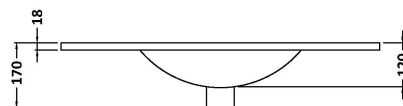

Packaging Dimensions

Height (mm):	391
Width (mm):	832
Depth (mm):	391
Gross Weight (kg):	17.5

Packaging Data

Box Colour:	Brown Cardboard Box - Printed
Box Qty:	1
Label Size:	100 x 50
Label Colour:	White Label
Label Qty:	2

Outer Box Dimensions (If Applicable)

Height (mm):	
Width (mm):	
Depth (mm):	
Gross Weight (kg):	
Barcode:	5056678447314

Product Details

Country of Origin:	China
Fitting Instruction:	No
CE & UKCA:	N/A
FSC Certified Materials:	Yes
Colour:	Indigo Blue
Construction Method:	Cam & Wood Dowel
Construction Type:	Rigid
Cabinet Finish:	MFC Painted Matt
Fascia Finish:	Mdf Painted Matt
Cabinet Thickness (mm):	16
Fascia Thickness (mm):	18
Drawer Included:	Yes
Drawer Type:	80mm High Metal S/C Inc Galler
No of Shelves:	0
Hinge Type:	Not Applicable
Hinge Included:	Not Applicable
Adjustable Legs:	No, Not Required
Fixings Included:	Yes
Handle Style:	Contemporary
Waste Shroud:	Yes
Handle Included:	Yes, Supplied
Handle Type:	D-Shape

Sales Code: NVM005

Description: Minimalist Basin 800mm

Product Dimensions

Height (mm):	170
Width (mm):	800
Depth (mm):	390
Nett Weight (kg):	16.9

Packaging Dimensions

Height (mm):	400
Width (mm):	820
Depth (mm):	200
Gross Weight (kg):	16.9

Packaging Data

Box Colour:	Brown Cardboard Box - Printed
Box Qty:	1
Label Size:	100 x 50
Label Colour:	White Label
Label Qty:	2

Outer Box Dimensions (If Applicable)

Height (mm):	
Width (mm):	
Depth (mm):	
Gross Weight (kg):	
Barcode:	5055146194675