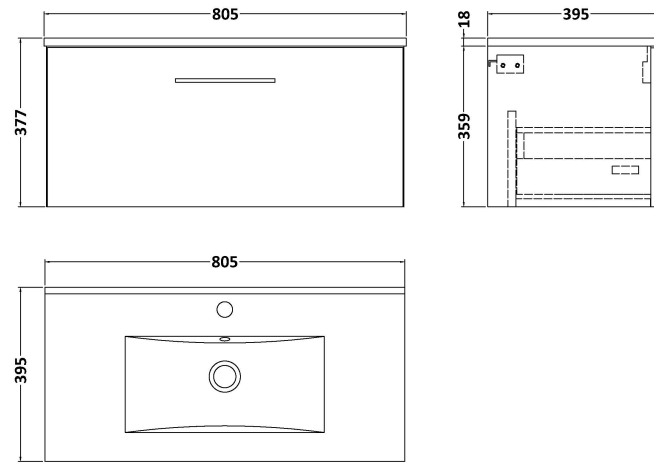

Sales Code: ARN2925B

Description: 800 Wh 1-Drawer Vanity & Basin 2

Packaging Details

Barcode: 5056678451458

Sales Code: NVF2925

Description: 800 Single Drawer Unit (365 Deep)

Product Dimensions

Height (mm):	359
Width (mm):	800
Depth (mm):	383
Nett Weight (kg):	17

Packaging Dimensions

Height (mm):	391
Width (mm):	832
Depth (mm):	391
Gross Weight (kg):	17.5

Packaging Data

Box Colour:	Brown Cardboard Box - Printed
Box Qty:	1
Label Size:	100 x 50
Label Colour:	White Label
Label Qty:	2

Outer Box Dimensions (If Applicable)

Height (mm):	
Width (mm):	
Depth (mm):	
Gross Weight (kg):	
Barcode:	5056678447314

Product Details

Country of Origin:	China
Fitting Instruction:	No
CE & UKCA:	N/A
FSC Certified Materials:	Yes
Colour:	Indigo Blue
Construction Method:	Cam & Wood Dowel
Construction Type:	Rigid
Cabinet Finish:	MFC Painted Matt
Fascia Finish:	Mdf Painted Matt
Cabinet Thickness (mm):	16
Fascia Thickness (mm):	18
Drawer Included:	Yes
Drawer Type:	80mm High Metal S/C Inc Galler
No of Shelves:	0
Hinge Type:	Not Applicable
Hinge Included:	Not Applicable
Adjustable Legs:	No, Not Required
Fixings Included:	Yes
Handle Style:	Contemporary
Waste Shroud:	Yes
Handle Included:	Yes, Supplied
Handle Type:	D-Shape

Sales Code: NVM005

Description: Minimalist Basin 800mm

Product Dimensions

Height (mm):	170
Width (mm):	800
Depth (mm):	390
Nett Weight (kg):	16.9

Packaging Dimensions

Height (mm):	400
Width (mm):	820
Depth (mm):	200
Gross Weight (kg):	16.9