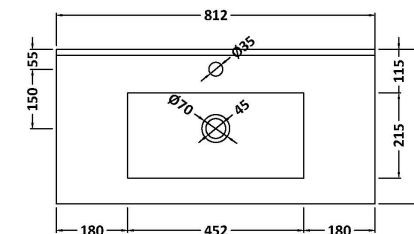

Packaging Dimensions

Height (mm):	391
Width (mm):	832
Depth (mm):	391
Gross Weight (kg):	17.5

Packaging Data

Box Colour:	Brown Cardboard Box - Printed
Box Qty:	1
Label Size:	100 x 50
Label Colour:	White Label
Label Qty:	2

Outer Box Dimensions (If Applicable)

Height (mm):	
Width (mm):	
Depth (mm):	
Gross Weight (kg):	
Barcode:	5056678447314

Product Details

Country of Origin:	China
Fitting Instruction:	No
CE & UKCA:	N/A
FSC Certified Materials:	Yes
Colour:	Indigo Blue
Construction Method:	Cam & Wood Dowel
Construction Type:	Rigid
Cabinet Finish:	MFC Painted Matt
Fascia Finish:	Mdf Painted Matt
Cabinet Thickness (mm):	16
Fascia Thickness (mm):	18
Drawer Included:	Yes
Drawer Type:	80mm High Metal S/C Inc Galler
No of Shelves:	0
Hinge Type:	Not Applicable
Hinge Included:	Not Applicable
Adjustable Legs:	No, Not Required
Fixings Included:	Yes
Handle Style:	Contemporary
Waste Shroud:	Yes
Handle Included:	Yes, Supplied
Handle Type:	D-Shape

Sales Code: NVM005

Description: Minimalist Basin 800mm

Product Dimensions

Height (mm):	170
Width (mm):	800
Depth (mm):	390
Nett Weight (kg):	16.9

Packaging Dimensions

Height (mm):	400
Width (mm):	820
Depth (mm):	200
Gross Weight (kg):	16.9

Packaging Data

Box Colour:	Brown Cardboard Box - Printed
Box Qty:	1
Label Size:	100 x 50
Label Colour:	White Label
Label Qty:	2

Outer Box Dimensions (If Applicable)

Height (mm):	
Width (mm):	
Depth (mm):	
Gross Weight (kg):	
Barcode:	5055146194675