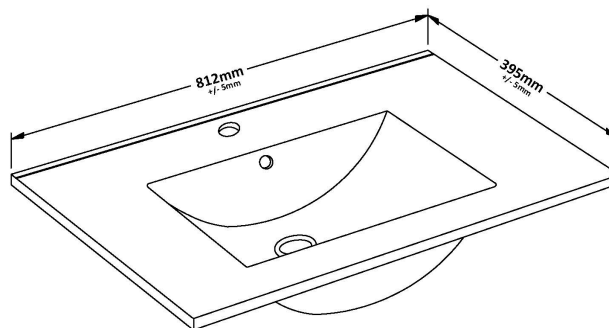

Packaging Dimensions

Height (mm):	391
Width (mm):	832
Depth (mm):	391
Gross Weight (kg):	17.5

Packaging Data

Box Colour:	Brown Cardboard Box - Printed
Box Qty:	1
Label Size:	100 x 50
Label Colour:	White Label
Label Qty:	2

Outer Box Dimensions (If Applicable)

Height (mm):	
Width (mm):	
Depth (mm):	
Gross Weight (kg):	
Barcode:	5056678447314

Product Details

Country of Origin:	China
Fitting Instruction:	No
CE & UKCA:	N/A
FSC Certified Materials:	Yes
Colour:	Indigo Blue
Construction Method:	Cam & Wood Dowel
Construction Type:	Rigid
Cabinet Finish:	MFC Painted Matt
Fascia Finish:	Mdf Painted Matt
Cabinet Thickness (mm):	16
Fascia Thickness (mm):	18
Drawer Included:	Yes
Drawer Type:	80mm High Metal S/C Inc Galler
No of Shelves:	0
Hinge Type:	Not Applicable
Hinge Included:	Not Applicable
Adjustable Legs:	No, Not Required
Fixings Included:	Yes
Handle Style:	Contemporary
Waste Shroud:	Yes
Handle Included:	Yes, Supplied
Handle Type:	D-Shape

Sales Code: NVM005

Description: Minimalist Basin 800mm

Product Dimensions

Height (mm):	170
Width (mm):	800
Depth (mm):	390
Nett Weight (kg):	16.9

Packaging Dimensions

Height (mm):	400
Width (mm):	820
Depth (mm):	200
Gross Weight (kg):	16.9

Packaging Data

Box Colour:	Brown Cardboard Box - Printed
Box Qty:	1
Label Size:	100 x 50
Label Colour:	White Label
Label Qty:	2

Outer Box Dimensions (If Applicable)

Height (mm):	
Width (mm):	
Depth (mm):	
Gross Weight (kg):	
Barcode:	5055146194675