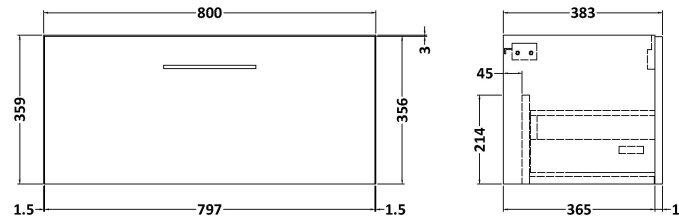

Sales Code: ARN2925B

Description: 800 Wh 1-Drawer Vanity & Basin 2

Packaging Details

Barcode: 5056678451458

Sales Code: NVF2925

Description: 800 Single Drawer Unit (365 Deep)

Product Dimensions

Height (mm):	359
Width (mm):	800
Depth (mm):	383
Nett Weight (kg):	17

Packaging Dimensions

Height (mm):	391
Width (mm):	832
Depth (mm):	391
Gross Weight (kg):	17.5

Packaging Data

Box Colour:	Brown Cardboard Box - Printed
Box Qty:	1
Label Size:	100 x 50
Label Colour:	White Label
Label Qty:	2

Sales Code: NVM005

Description: Minimalist Basin 800mm

Product Dimensions

Height (mm):	170
Width (mm):	800
Depth (mm):	390
Nett Weight (kg):	16.9

Packaging Dimensions

Height (mm):	400
Width (mm):	820
Depth (mm):	200
Gross Weight (kg):	16.9

Packaging Data

Box Colour:	Brown Cardboard Box - Printed
Box Qty:	1
Label Size:	100 x 50
Label Colour:	White Label
Label Qty:	2

Outer Box Dimensions (If Applicable)

Height (mm):	
Width (mm):	
Depth (mm):	
Gross Weight (kg):	
Barcode:	5055146194675