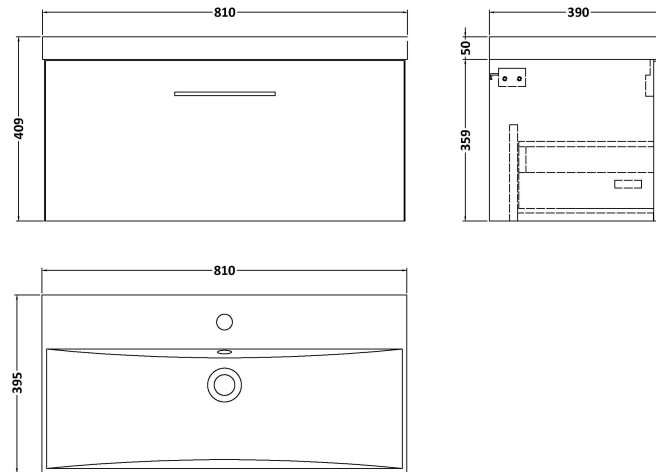

Sales Code: ARN2925D

Description: 800 Wh 1-Drawer Vanity & Basin 3

Packaging Details

Barcode: 5056678451465

Sales Code: NVF2925

Description: 800 Single Drawer Unit (365 Deep)

Product Dimensions

Height (mm):	359
Width (mm):	800
Depth (mm):	383
Nett Weight (kg):	17

Packaging Dimensions

Height (mm):	391
Width (mm):	832
Depth (mm):	391
Gross Weight (kg):	17.5

Packaging Data

Box Colour:	Brown Cardboard Box - Printed
Box Qty:	1
Label Size:	100 x 50
Label Colour:	White Label
Label Qty:	2

Outer Box Dimensions (If Applicable)

Height (mm):	
Width (mm):	
Depth (mm):	
Gross Weight (kg):	
Barcode:	5056678447314

Product Details

Country of Origin:	China
Fitting Instruction:	No
CE & UKCA:	N/A
FSC Certified Materials:	Yes
Colour:	Indigo Blue
Construction Method:	Cam & Wood Dowel
Construction Type:	Rigid
Cabinet Finish:	MFC Painted Matt
Fascia Finish:	Mdf Painted Matt
Cabinet Thickness (mm):	16
Fascia Thickness (mm):	18
Drawer Included:	Yes
Drawer Type:	80mm High Metal S/C Inc Galler
No of Shelves:	0
Hinge Type:	Not Applicable
Hinge Included:	Not Applicable
Adjustable Legs:	No, Not Required
Fixings Included:	Yes
Handle Style:	Contemporary
Waste Shroud:	Yes
Handle Included:	Yes, Supplied
Handle Type:	D-Shape

Sales Code: NVM035

Description: 800 Thin Edged Basin 1Th

Product Dimensions

Height (mm):	170
Width (mm):	810
Depth (mm):	395
Nett Weight (kg):	14.5

Packaging Dimensions

Height (mm):	190
Width (mm):	830
Depth (mm):	415
Gross Weight (kg):	15