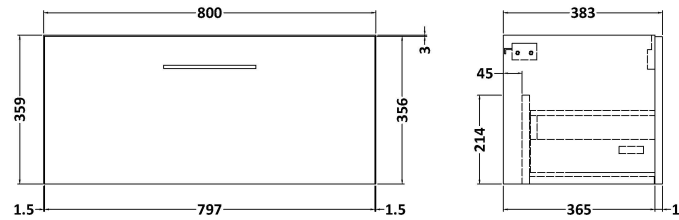

Sales Code: ARN2925G

Description: 800 Wh 1-Drawer Vanity & Basin 4

Packaging Details

Barcode: 5056678451472

Sales Code: NVF2925

Description: 800 Single Drawer Unit (365 Deep)

Product Dimensions

Height (mm):	359
Width (mm):	800
Depth (mm):	383
Nett Weight (kg):	17

Packaging Dimensions

Height (mm):	391
Width (mm):	832
Depth (mm):	391
Gross Weight (kg):	17.5

Packaging Data

Box Colour:	Brown Cardboard Box - Printed
Box Qty:	1
Label Size:	100 x 50
Label Colour:	White Label
Label Qty:	2

Sales Code: NVM045

Description: 800 Curved Basin 1Th

Product Dimensions

Height (mm):	160
Width (mm):	810
Depth (mm):	440
Nett Weight (kg):	15

Packaging Dimensions

Height (mm):	190
Width (mm):	830
Depth (mm):	415
Gross Weight (kg):	15.5

Packaging Data

Box Colour:	Brown Cardboard Box
Box Qty:	1
Label Size:	100 x 50
Label Colour:	White Label
Label Qty:	2

Outer Box Dimensions (If Applicable)

Height (mm):	
Width (mm):	
Depth (mm):	
Gross Weight (kg):	
Barcode:	5056462620978