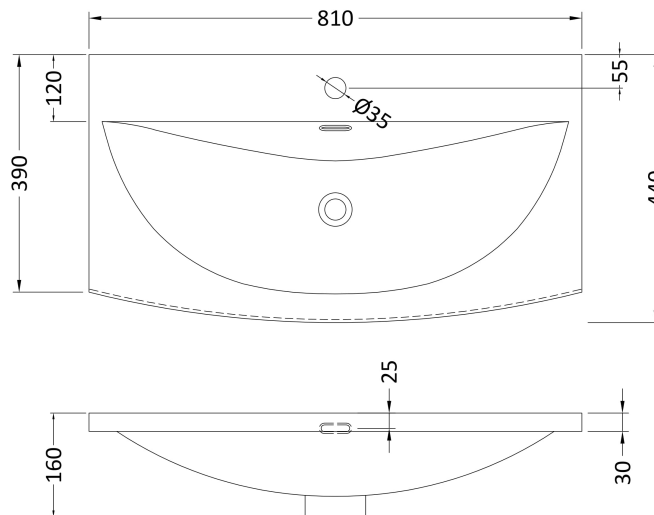

Packaging Dimensions

Height (mm):	391
Width (mm):	832
Depth (mm):	391
Gross Weight (kg):	17.5

Packaging Data

Box Colour:	Brown Cardboard Box - Printed
Box Qty:	1
Label Size:	100 x 50
Label Colour:	White Label
Label Qty:	2

Outer Box Dimensions (If Applicable)

Height (mm):	
Width (mm):	
Depth (mm):	
Gross Weight (kg):	
Barcode:	5056678447314

Product Details

Country of Origin:	China
Fitting Instruction:	No
CE & UKCA:	N/A
FSC Certified Materials:	Yes
Colour:	Indigo Blue
Construction Method:	Cam & Wood Dowel
Construction Type:	Rigid
Cabinet Finish:	MFC Painted Matt
Fascia Finish:	Mdf Painted Matt
Cabinet Thickness (mm):	16
Fascia Thickness (mm):	18
Drawer Included:	Yes
Drawer Type:	80mm High Metal S/C Inc Galler
No of Shelves:	0
Hinge Type:	Not Applicable
Hinge Included:	Not Applicable
Adjustable Legs:	No, Not Required
Fixings Included:	Yes
Handle Style:	Contemporary
Waste Shroud:	Yes
Handle Included:	Yes, Supplied
Handle Type:	D-Shape

Sales Code: NVM045

Description: 800 Curved Basin 1Th

Product Dimensions

Height (mm):	160
Width (mm):	810
Depth (mm):	440
Nett Weight (kg):	15

Packaging Dimensions

Height (mm):	190
Width (mm):	830
Depth (mm):	415
Gross Weight (kg):	15.5

Packaging Data

Box Colour:	Brown Cardboard Box
Box Qty:	1
Label Size:	100 x 50
Label Colour:	White Label
Label Qty:	2

Outer Box Dimensions (If Applicable)

Height (mm):	
Width (mm):	
Depth (mm):	
Gross Weight (kg):	
Barcode:	5056462620978