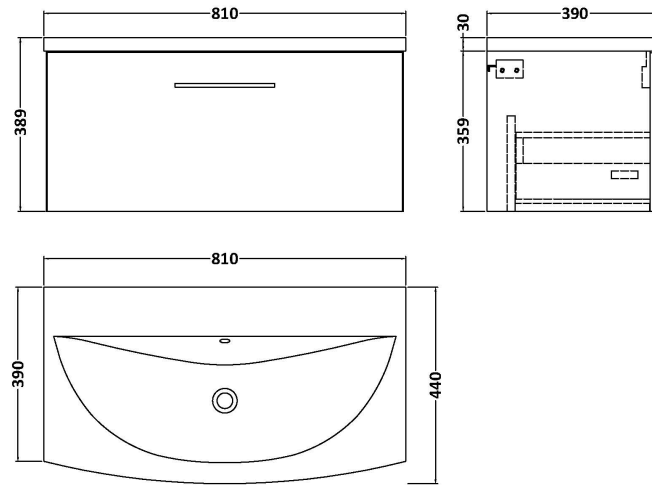

Sales Code: ARN2925G

Description: 800 Wh 1-Drawer Vanity & Basin 4

Packaging Details

Barcode: 5056678451472

Sales Code: NVF2925

Description: 800 Single Drawer Unit (365 Deep)

Product Dimensions

Height (mm):	359
Width (mm):	800
Depth (mm):	383
Nett Weight (kg):	17

Packaging Dimensions

Height (mm):	391
Width (mm):	832
Depth (mm):	391
Gross Weight (kg):	17.5

Packaging Data

Box Colour:	Brown Cardboard Box - Printed
Box Qty:	1
Label Size:	100 x 50
Label Colour:	White Label
Label Qty:	2

Sales Code: NVM045

Description: 800 Curved Basin 1Th

Product Dimensions

Height (mm):	160
Width (mm):	810
Depth (mm):	440
Nett Weight (kg):	15

Packaging Dimensions

Height (mm):	190
Width (mm):	830
Depth (mm):	415
Gross Weight (kg):	15.5

Packaging Data

Box Colour:	Brown Cardboard Box
Box Qty:	1
Label Size:	100 x 50
Label Colour:	White Label
Label Qty:	2

Outer Box Dimensions (If Applicable)

Height (mm):	
Width (mm):	
Depth (mm):	
Gross Weight (kg):	
Barcode:	5056462620978