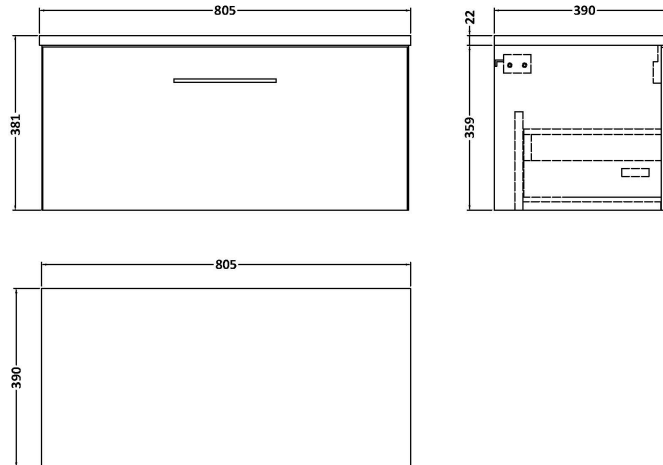

Sales Code: ARN2925LBG

Description: 800 Wh Single Drawer Vanity & Laminate T

Packaging Details

Barcode: 5056678451489

Sales Code: LBG800

Description: Laminate Worktop 805X390x22mm

Product Dimensions

Height (mm):	22
Width (mm):	805
Depth (mm):	390
Nett Weight (kg):	2.75

Packaging Dimensions

Height (mm):	25
Width (mm):	810
Depth (mm):	455
Gross Weight (kg):	2.75

Packaging Data

Box Colour:	Brown Cardboard Box
Box Qty:	1
Label Size:	100 x 50
Label Colour:	White Label
Label Qty:	1

Outer Box Dimensions (If Applicable)

Height (mm):	
Width (mm):	
Depth (mm):	
Gross Weight (kg):	
Barcode:	5056211874133

Product Details

Country of Origin:	United Kingdom
Fitting Instruction:	No
CE & UKCA:	N/A
FSC Certified Materials:	Yes
Colour:	Bellato Grey
Construction Method:	Not Applicable
Construction Type:	Not Applicable
Cabinet Finish:	Not Applicable
Fascia Finish:	MFC Laminated
Cabinet Thickness (mm):	
Fascia Thickness (mm):	22
Drawer Included:	No
Drawer Type:	Not Applicable
No of Shelves:	0
Hinge Type:	Not Applicable
Hinge Included:	No
Adjustable Legs:	No, Not Required
Fixings Included:	No
Handle Style:	Not Applicable
Waste Shroud:	Not Applicable
Handle Included:	No
Handle Type:	Not Applicable

Sales Code: NVF2925

Description: 800 Single Drawer Unit (365 Deep)

Product Dimensions

Height (mm):	359
Width (mm):	800
Depth (mm):	383
Nett Weight (kg):	17

Packaging Dimensions

Height (mm):	391
Width (mm):	832
Depth (mm):	391
Gross Weight (kg):	17.5