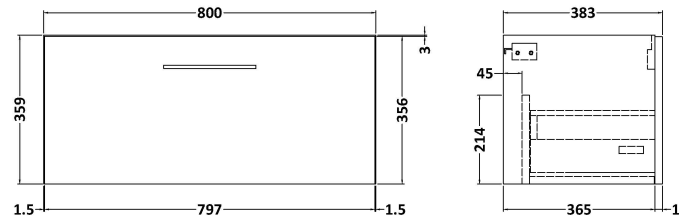

Packaging Dimensions

Height (mm):	25
Width (mm):	810
Depth (mm):	455
Gross Weight (kg):	2.75

Packaging Data

Box Colour:	Brown Cardboard Box
Box Qty:	1
Label Size:	100 x 50
Label Colour:	White Label
Label Qty:	1

Outer Box Dimensions (If Applicable)

Height (mm):	
Width (mm):	
Depth (mm):	
Gross Weight (kg):	
Barcode:	5056211874133

Product Details

Country of Origin:	United Kingdom
Fitting Instruction:	No
CE & UKCA:	N/A
FSC Certified Materials:	Yes
Colour:	Bellato Grey
Construction Method:	Not Applicable
Construction Type:	Not Applicable
Cabinet Finish:	Not Applicable
Fascia Finish:	MFC Laminated
Cabinet Thickness (mm):	
Fascia Thickness (mm):	22
Drawer Included:	No
Drawer Type:	Not Applicable
No of Shelves:	0
Hinge Type:	Not Applicable
Hinge Included:	No
Adjustable Legs:	No, Not Required
Fixings Included:	No
Handle Style:	Not Applicable
Waste Shroud:	Not Applicable
Handle Included:	No
Handle Type:	Not Applicable

Sales Code: NVF2925

Description: 800 Single Drawer Unit (365 Deep)

Product Dimensions

Height (mm):	359
Width (mm):	800
Depth (mm):	383
Nett Weight (kg):	17

Packaging Dimensions

Height (mm):	391
Width (mm):	832
Depth (mm):	391
Gross Weight (kg):	17.5

Packaging Data

Box Colour:	Brown Cardboard Box - Printed
Box Qty:	1
Label Size:	100 x 50
Label Colour:	White Label
Label Qty:	2

Outer Box Dimensions (If Applicable)

Height (mm):	
Width (mm):	
Depth (mm):	
Gross Weight (kg):	
Barcode:	5056678447314