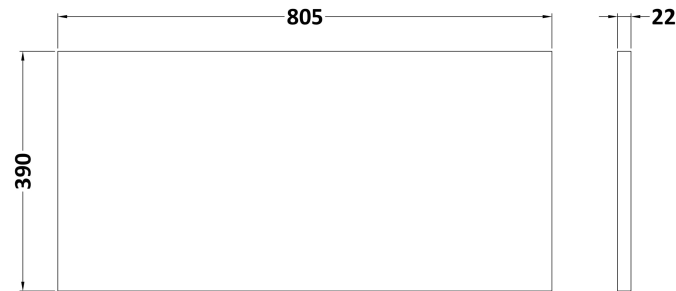

Sales Code: ARN2925LBG

Description: 800 Wh Single Drawer Vanity & Laminate T

Packaging Details

Barcode: 5056678451489

Sales Code: LBG800

Description: Laminate Worktop 805X390x22mm

Product Dimensions

Height (mm):	22
Width (mm):	805
Depth (mm):	390
Nett Weight (kg):	2.75

Packaging Dimensions

Height (mm):	25
Width (mm):	810
Depth (mm):	455
Gross Weight (kg):	2.75

Packaging Data

Box Colour:	Brown Cardboard Box
Box Qty:	1
Label Size:	100 x 50
Label Colour:	White Label
Label Qty:	1

Sales Code: NVF2925

Description: 800 Single Drawer Unit (365 Deep)

Product Dimensions

Height (mm):	359
Width (mm):	800
Depth (mm):	383
Nett Weight (kg):	17

Packaging Dimensions

Height (mm):	391
Width (mm):	832
Depth (mm):	391
Gross Weight (kg):	17.5

Packaging Data

Box Colour:	Brown Cardboard Box - Printed
Box Qty:	1
Label Size:	100 x 50
Label Colour:	White Label
Label Qty:	2

Outer Box Dimensions (If Applicable)

Height (mm):	
Width (mm):	
Depth (mm):	
Gross Weight (kg):	
Barcode:	5056678447314