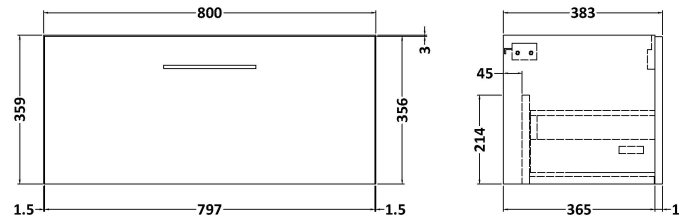

Sales Code: ARN2925LCM

Description: 800 Wh 1-Drawer Vanity & Laminate Top

Packaging Details

Barcode: 5056678455227

Sales Code: LCM800

Description: Laminate Worktop 805X390x22mm

Product Dimensions

Height (mm):	22
Width (mm):	805
Depth (mm):	390
Nett Weight (kg):	2.75

Packaging Dimensions

Height (mm):	25
Width (mm):	810
Depth (mm):	455
Gross Weight (kg):	2.75

Packaging Data

Box Colour:	Brown Cardboard Box
Box Qty:	1
Label Size:	100 x 50
Label Colour:	White Label
Label Qty:	1

Sales Code: NVF2925

Description: 800 Single Drawer Unit (365 Deep)

Product Dimensions

Height (mm):	359
Width (mm):	800
Depth (mm):	383
Nett Weight (kg):	17

Packaging Dimensions

Height (mm):	391
Width (mm):	832
Depth (mm):	391
Gross Weight (kg):	17.5

Packaging Data

Box Colour:	Brown Cardboard Box - Printed
Box Qty:	1
Label Size:	100 x 50
Label Colour:	White Label
Label Qty:	2

Outer Box Dimensions (If Applicable)

Height (mm):	
Width (mm):	
Depth (mm):	
Gross Weight (kg):	
Barcode:	5056678447314