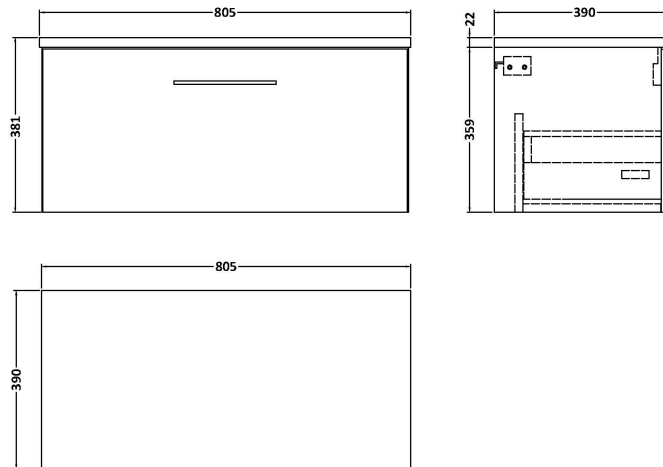

Sales Code: ARN2925LCM

Description: 800 Wh 1-Drawer Vanity & Laminate Top

Packaging Details

Barcode: 5056678455227

Sales Code: LCM800

Description: Laminate Worktop 805X390x22mm

Product Dimensions

Height (mm):	22
Width (mm):	805
Depth (mm):	390
Nett Weight (kg):	2.75

Packaging Dimensions

Height (mm):	25
Width (mm):	810
Depth (mm):	455
Gross Weight (kg):	2.75

Packaging Data

Box Colour:	Brown Cardboard Box
Box Qty:	1
Label Size:	100 x 50
Label Colour:	White Label
Label Qty:	1

Sales Code: NVF2925

Description: 800 Single Drawer Unit (365 Deep)

Product Dimensions

Height (mm):	359
Width (mm):	800
Depth (mm):	383
Nett Weight (kg):	17

Packaging Dimensions

Height (mm):	391
Width (mm):	832
Depth (mm):	391
Gross Weight (kg):	17.5

Packaging Data

Box Colour:	Brown Cardboard Box - Printed
Box Qty:	1
Label Size:	100 x 50
Label Colour:	White Label
Label Qty:	2

Outer Box Dimensions (If Applicable)

Height (mm):	
Width (mm):	
Depth (mm):	
Gross Weight (kg):	
Barcode:	5056678447314