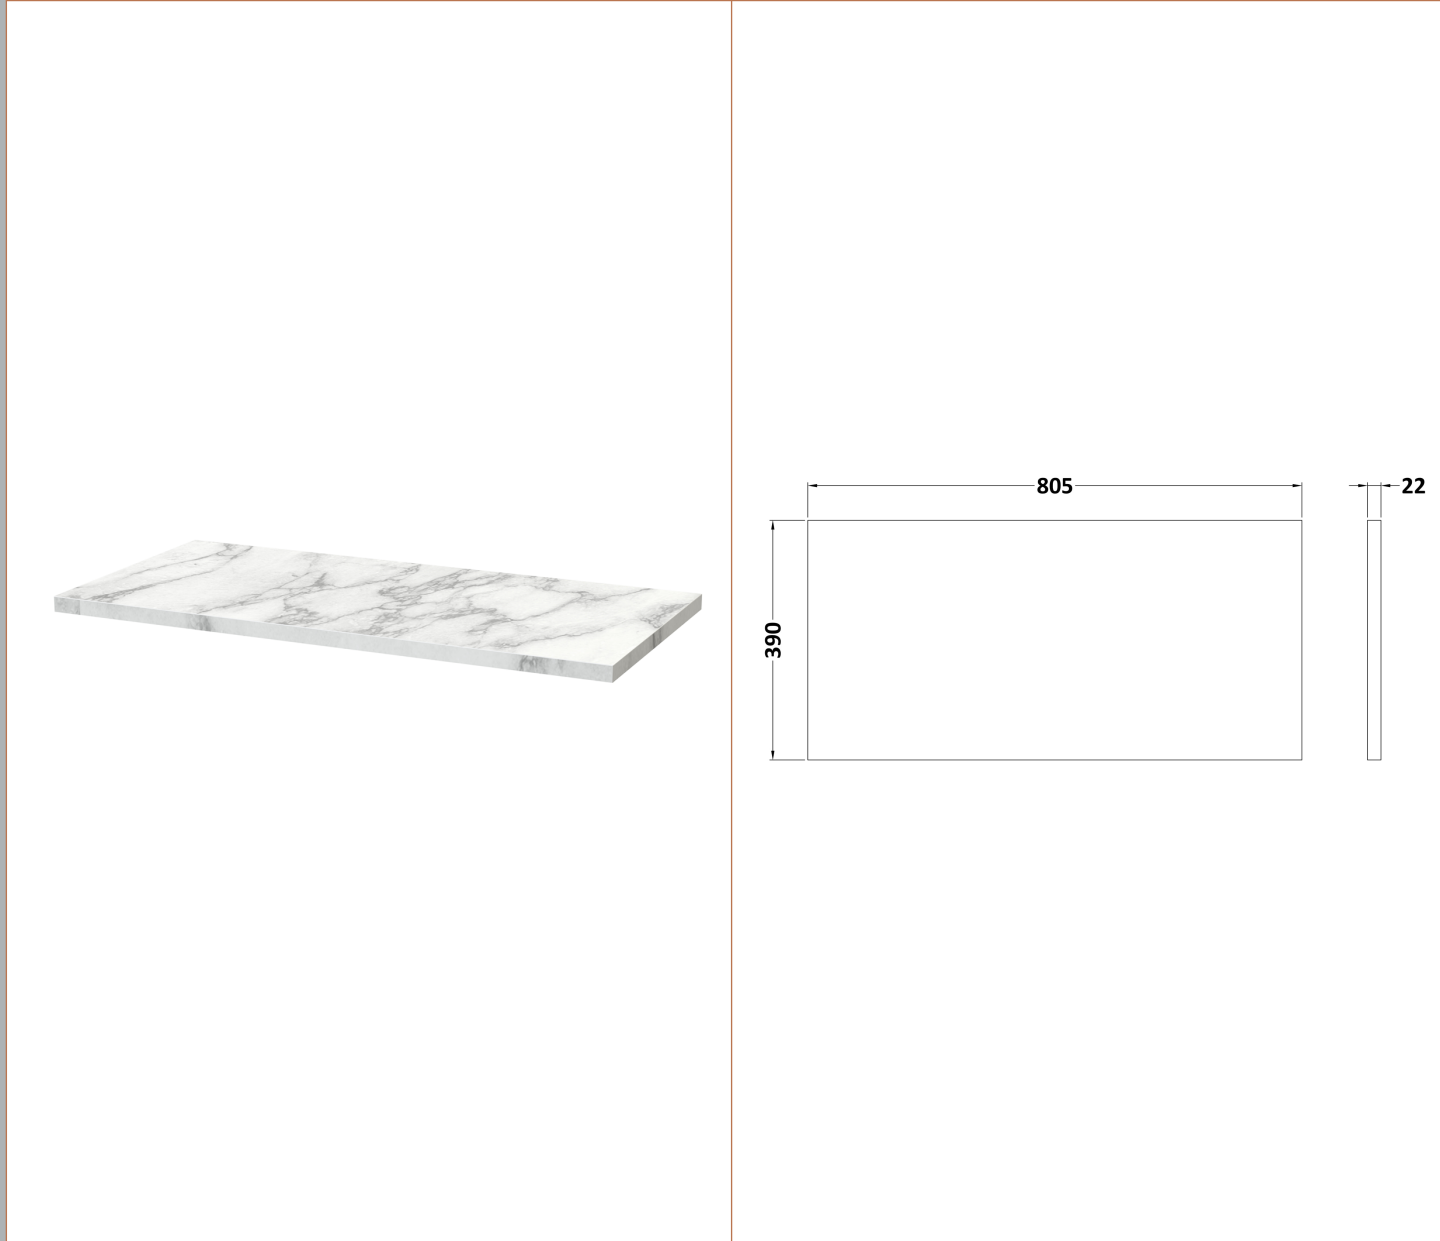

Sales Code: ARN2925LCM

Description: 800 Wh 1-Drawer Vanity & Laminate Top

Packaging Details

Barcode: 5056678455227

Sales Code: LCM800

Description: Laminate Worktop 805X390x22mm

Product Dimensions

Height (mm):	22
Width (mm):	805
Depth (mm):	390
Nett Weight (kg):	2.75

Packaging Dimensions

Height (mm):	25
Width (mm):	810
Depth (mm):	455
Gross Weight (kg):	2.75

Packaging Data

Box Colour:	Brown Cardboard Box
Box Qty:	1
Label Size:	100 x 50
Label Colour:	White Label
Label Qty:	1

Sales Code: NVF2925

Description: 800 Single Drawer Unit (365 Deep)

Product Dimensions

Height (mm):	359
Width (mm):	800
Depth (mm):	383
Nett Weight (kg):	17

Packaging Dimensions

Height (mm):	391
Width (mm):	832
Depth (mm):	391
Gross Weight (kg):	17.5

Packaging Data

Box Colour:	Brown Cardboard Box - Printed
Box Qty:	1
Label Size:	100 x 50
Label Colour:	White Label
Label Qty:	2

Outer Box Dimensions (If Applicable)

Height (mm):	
Width (mm):	
Depth (mm):	
Gross Weight (kg):	
Barcode:	5056678447314