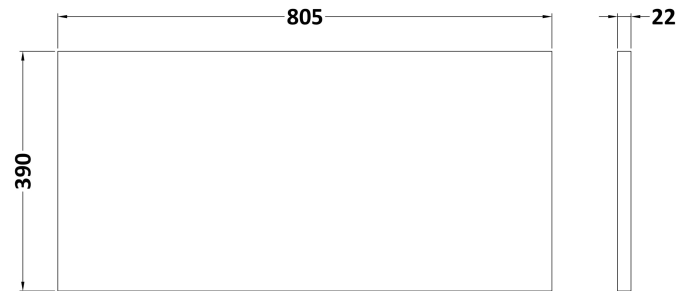

Sales Code: ARN2925LSB

Description: 800 Wh 1-Drawer Vanity & Laminate Top

Packaging Details

Barcode: 5056678451496

Sales Code: LSB800

Description: Laminate Worktop 805X390x22mm

Product Dimensions

Height (mm):	22
Width (mm):	805
Depth (mm):	390
Nett Weight (kg):	2.75

Packaging Dimensions

Height (mm):	25
Width (mm):	810
Depth (mm):	455
Gross Weight (kg):	2.75

Packaging Data

Box Colour:	Brown Cardboard Box
Box Qty:	1
Label Size:	100 x 50
Label Colour:	White Label
Label Qty:	1

Sales Code: NVF2925

Description: 800 Single Drawer Unit (365 Deep)

Product Dimensions

Height (mm):	359
Width (mm):	800
Depth (mm):	383
Nett Weight (kg):	17

Packaging Dimensions

Height (mm):	391
Width (mm):	832
Depth (mm):	391
Gross Weight (kg):	17.5

Packaging Data

Box Colour:	Brown Cardboard Box - Printed
Box Qty:	1
Label Size:	100 x 50
Label Colour:	White Label
Label Qty:	2

Outer Box Dimensions (If Applicable)

Height (mm):	
Width (mm):	
Depth (mm):	
Gross Weight (kg):	
Barcode:	5056678447314