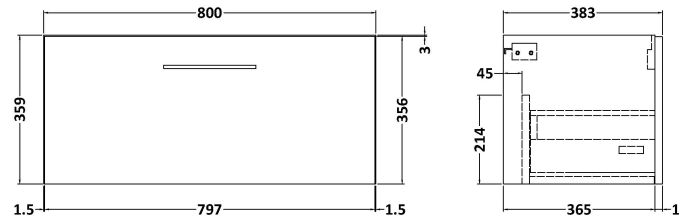

Sales Code: ARN2925LSB

Description: 800 Wh 1-Drawer Vanity & Laminate Top

Packaging Details

Barcode: 5056678451496

Sales Code: LSB800

Description: Laminate Worktop 805X390x22mm

Product Dimensions

Height (mm):	22
Width (mm):	805
Depth (mm):	390
Nett Weight (kg):	2.75

Packaging Dimensions

Height (mm):	25
Width (mm):	810
Depth (mm):	455
Gross Weight (kg):	2.75

Packaging Data

Box Colour:	Brown Cardboard Box
Box Qty:	1
Label Size:	100 x 50
Label Colour:	White Label
Label Qty:	1

Sales Code: NVF2925

Description: 800 Single Drawer Unit (365 Deep)

Product Dimensions

Height (mm):	359
Width (mm):	800
Depth (mm):	383
Nett Weight (kg):	17

Packaging Dimensions

Height (mm):	391
Width (mm):	832
Depth (mm):	391
Gross Weight (kg):	17.5

Packaging Data

Box Colour:	Brown Cardboard Box - Printed
Box Qty:	1
Label Size:	100 x 50
Label Colour:	White Label
Label Qty:	2

Outer Box Dimensions (If Applicable)

Height (mm):	
Width (mm):	
Depth (mm):	
Gross Weight (kg):	
Barcode:	5056678447314