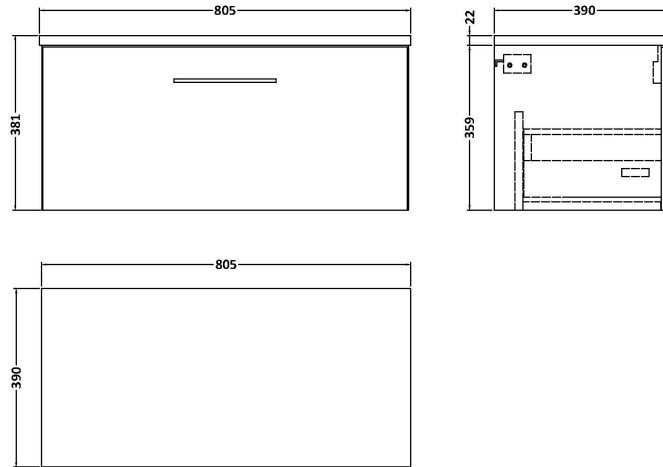

Sales Code: ARN2925LSB

Description: 800 Wh 1-Drawer Vanity & Laminate Top

Packaging Details

Barcode: 5056678451496

Sales Code: LSB800

Description: Laminate Worktop 805X390x22mm

Product Dimensions

Height (mm):	22
Width (mm):	805
Depth (mm):	390
Nett Weight (kg):	2.75

Packaging Dimensions

Height (mm):	25
Width (mm):	810
Depth (mm):	455
Gross Weight (kg):	2.75

Packaging Data

Box Colour:	Brown Cardboard Box
Box Qty:	1
Label Size:	100 x 50
Label Colour:	White Label
Label Qty:	1

Sales Code: NVF2925

Description: 800 Single Drawer Unit (365 Deep)

Product Dimensions

Height (mm):	359
Width (mm):	800
Depth (mm):	383
Nett Weight (kg):	17

Packaging Dimensions

Height (mm):	391
Width (mm):	832
Depth (mm):	391
Gross Weight (kg):	17.5

Packaging Data

Box Colour:	Brown Cardboard Box - Printed
Box Qty:	1
Label Size:	100 x 50
Label Colour:	White Label
Label Qty:	2

Outer Box Dimensions (If Applicable)

Height (mm):	
Width (mm):	
Depth (mm):	
Gross Weight (kg):	
Barcode:	5056678447314