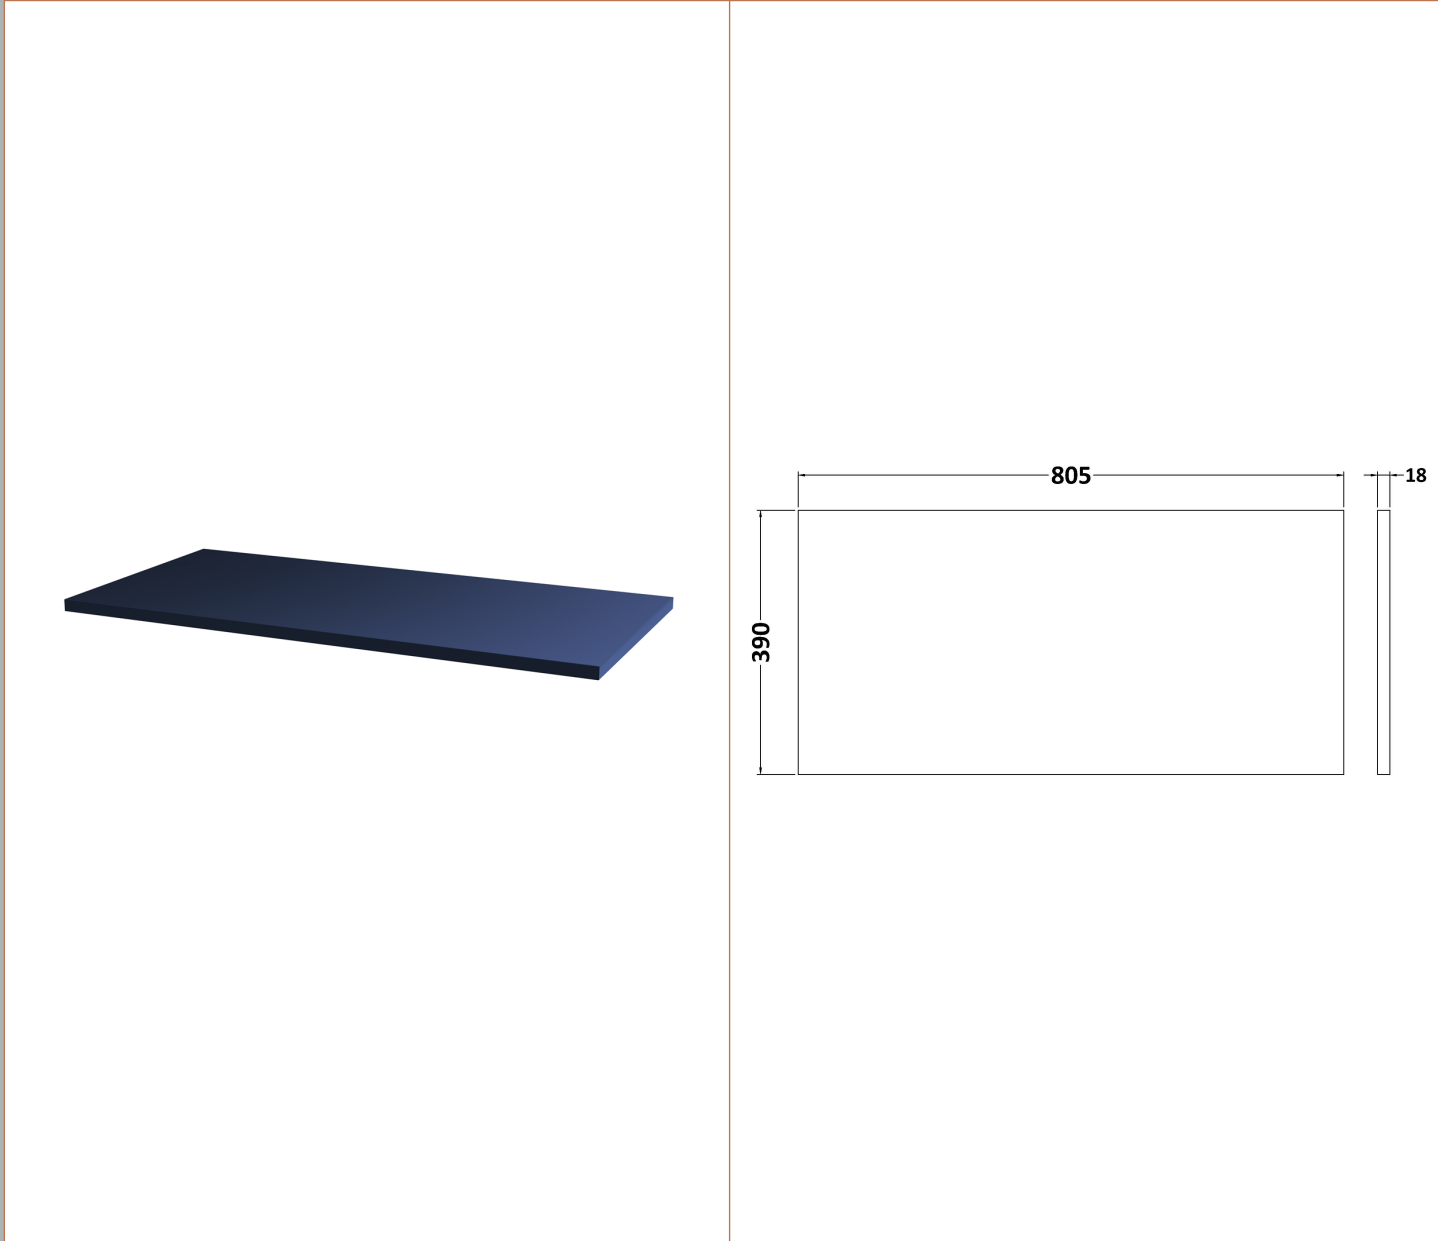

Sales Code: ARN2925W

Description: 800 Wh 1-Drawer Vanity & Worktop

Packaging Details

Barcode: 5056678451519

Sales Code: MWD2980

Description: 800 Worktop (805X390x18mm)

Product Dimensions

Height (mm):	18
Width (mm):	805
Depth (mm):	390
Nett Weight (kg):	3.5

Packaging Dimensions

Height (mm):	25
Width (mm):	825
Depth (mm):	410
Gross Weight (kg):	3.5

Packaging Data

Box Colour:	Brown Cardboard Box - Printed
Box Qty:	1
Label Size:	100 x 50
Label Colour:	Not Applicable
Label Qty:	0

Outer Box Dimensions (If Applicable)

Height (mm):	
Width (mm):	
Depth (mm):	
Gross Weight (kg):	
Barcode:	5056678447406

Product Details

Country of Origin:	China
Fitting Instruction:	No
CE & UKCA:	N/A
FSC Certified Materials:	Yes
Colour:	Indigo Blue
Construction Method:	Not Applicable
Construction Type:	Not Applicable
Cabinet Finish:	Not Applicable
Fascia Finish:	Mdf Painted Matt
Cabinet Thickness (mm):	
Fascia Thickness (mm):	18
Drawer Included:	Not Applicable
Drawer Type:	Not Applicable
No of Shelves:	Not Applicable
Hinge Type:	Not Applicable
Hinge Included:	Not Applicable
Adjustable Legs:	Not Applicable
Fixings Included:	Yes
Handle Style:	Not Applicable
Waste Shroud:	Not Applicable
Handle Included:	Not Applicable
Handle Type:	Not Applicable

Sales Code: NVF2925

Description: 800 Single Drawer Unit (365 Deep)

Product Dimensions

Height (mm):	359
Width (mm):	800
Depth (mm):	383
Nett Weight (kg):	17

Packaging Dimensions

Height (mm):	391
Width (mm):	832
Depth (mm):	391
Gross Weight (kg):	17.5