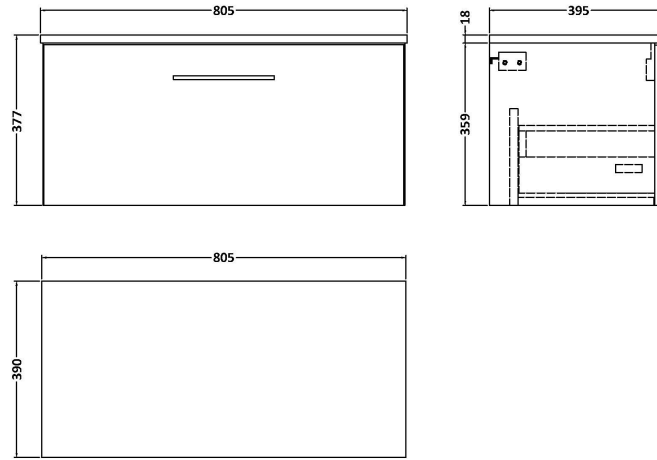

Sales Code: ARN2925W

Description: 800 Wh 1-Drawer Vanity & Worktop

Packaging Details

Barcode: 5056678451519

Sales Code: MWD2980

Description: 800 Worktop (805X390x18mm)

Product Dimensions

Height (mm):	18
Width (mm):	805
Depth (mm):	390
Nett Weight (kg):	3.5

Packaging Dimensions

Height (mm):	25
Width (mm):	825
Depth (mm):	410
Gross Weight (kg):	3.5

Packaging Data

Box Colour:	Brown Cardboard Box - Printed
Box Qty:	1
Label Size:	100 x 50
Label Colour:	Not Applicable
Label Qty:	0

Outer Box Dimensions (If Applicable)

Height (mm):	
Width (mm):	
Depth (mm):	
Gross Weight (kg):	
Barcode:	5056678447406

Product Details

Country of Origin:	China
Fitting Instruction:	No
CE & UKCA:	N/A
FSC Certified Materials:	Yes
Colour:	Indigo Blue
Construction Method:	Not Applicable
Construction Type:	Not Applicable
Cabinet Finish:	Not Applicable
Fascia Finish:	Mdf Painted Matt
Cabinet Thickness (mm):	
Fascia Thickness (mm):	18
Drawer Included:	Not Applicable
Drawer Type:	Not Applicable
No of Shelves:	Not Applicable
Hinge Type:	Not Applicable
Hinge Included:	Not Applicable
Adjustable Legs:	Not Applicable
Fixings Included:	Yes
Handle Style:	Not Applicable
Waste Shroud:	Not Applicable
Handle Included:	Not Applicable
Handle Type:	Not Applicable

Sales Code: NVF2925

Description: 800 Single Drawer Unit (365 Deep)

Product Dimensions

Height (mm):	359
Width (mm):	800
Depth (mm):	383
Nett Weight (kg):	17

Packaging Dimensions

Height (mm):	391
Width (mm):	832
Depth (mm):	391
Gross Weight (kg):	17.5