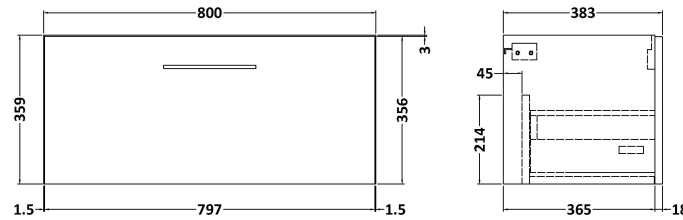

Packaging Dimensions

Height (mm):	25
Width (mm):	825
Depth (mm):	410
Gross Weight (kg):	3.5

Packaging Data

Box Colour:	Brown Cardboard Box - Printed
Box Qty:	1
Label Size:	100 x 50
Label Colour:	Not Applicable
Label Qty:	0

Outer Box Dimensions (If Applicable)

Height (mm):	
Width (mm):	
Depth (mm):	
Gross Weight (kg):	
Barcode:	5056678447406

Product Details

Country of Origin:	China
Fitting Instruction:	No
CE & UKCA:	N/A
FSC Certified Materials:	Yes
Colour:	Indigo Blue
Construction Method:	Not Applicable
Construction Type:	Not Applicable
Cabinet Finish:	Not Applicable
Fascia Finish:	Mdf Painted Matt
Cabinet Thickness (mm):	
Fascia Thickness (mm):	18
Drawer Included:	Not Applicable
Drawer Type:	Not Applicable
No of Shelves:	Not Applicable
Hinge Type:	Not Applicable
Hinge Included:	Not Applicable
Adjustable Legs:	Not Applicable
Fixings Included:	Yes
Handle Style:	Not Applicable
Waste Shroud:	Not Applicable
Handle Included:	Not Applicable
Handle Type:	Not Applicable

Sales Code: NVF2925

Description: 800 Single Drawer Unit (365 Deep)

Product Dimensions

Height (mm):	359
Width (mm):	800
Depth (mm):	383
Nett Weight (kg):	17

Packaging Dimensions

Height (mm):	391
Width (mm):	832
Depth (mm):	391
Gross Weight (kg):	17.5

Packaging Data

Box Colour:	Brown Cardboard Box - Printed
Box Qty:	1
Label Size:	100 x 50
Label Colour:	White Label
Label Qty:	2

Outer Box Dimensions (If Applicable)

Height (mm):	
Width (mm):	
Depth (mm):	
Gross Weight (kg):	
Barcode:	5056678447314