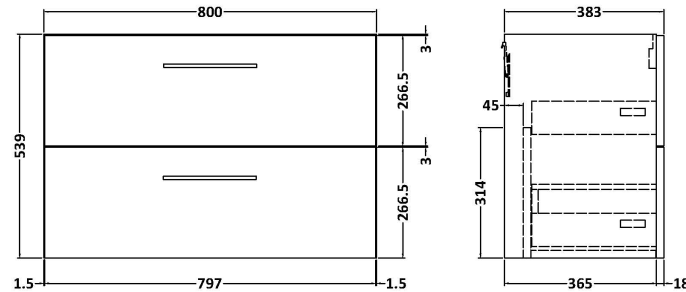

Sales Code: ARN2926A

Description: 800 Wh 2-Drawer Vanity & Basin 1

Packaging Details

Barcode: 5056678451526

Sales Code: NVF2926

Description: 800 Wh 2-Drawer Unit (365 Deep)

Product Dimensions

Height (mm):	540
Width (mm):	800
Depth (mm):	383
Nett Weight (kg):	33.5

Packaging Dimensions

Height (mm):	560
Width (mm):	820
Depth (mm):	405
Gross Weight (kg):	34

Packaging Data

Box Colour:	Brown Cardboard Box - Printed
Box Qty:	1
Label Size:	100 x 50
Label Colour:	White Label
Label Qty:	2

Sales Code: NVM015

Description: 800 Mid Edged Basin 1 Th

Product Dimensions

Height (mm):	180
Width (mm):	810
Depth (mm):	390
Nett Weight (kg):	15

Packaging Dimensions

Height (mm):	210
Width (mm):	410
Depth (mm):	830
Gross Weight (kg):	15

Packaging Data

Box Colour:	Brown Cardboard Box
Box Qty:	1
Label Size:	100 x 50
Label Colour:	White Label
Label Qty:	2

Outer Box Dimensions (If Applicable)

Height (mm):	
Width (mm):	
Depth (mm):	
Gross Weight (kg):	
Barcode:	5055369043422