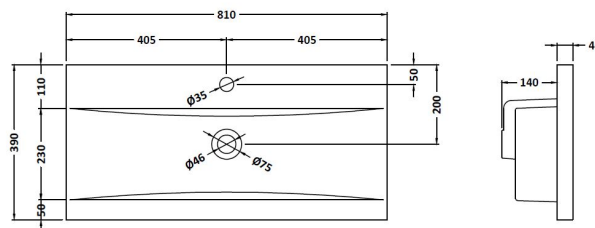

Packaging Dimensions

Height (mm):	560
Width (mm):	820
Depth (mm):	405
Gross Weight (kg):	34

Packaging Data

Box Colour:	Brown Cardboard Box - Printed
Box Qty:	1
Label Size:	100 x 50
Label Colour:	White Label
Label Qty:	2

Outer Box Dimensions (If Applicable)

Height (mm):	
Width (mm):	
Depth (mm):	
Gross Weight (kg):	
Barcode:	5056678447321

Product Details

Country of Origin:	China
Fitting Instruction:	No
CE & UKCA:	N/A
FSC Certified Materials:	Yes
Colour:	Indigo Blue
Construction Method:	Cam & Wood Dowel
Construction Type:	Rigid
Cabinet Finish:	MFC Painted Matt
Fascia Finish:	Mdf Painted Matt
Cabinet Thickness (mm):	16
Fascia Thickness (mm):	18
Drawer Included:	Yes
Drawer Type:	80mm High Metal S/C Inc Galler
No of Shelves:	0
Hinge Type:	Not Applicable
Hinge Included:	Not Applicable
Adjustable Legs:	No, Not Required
Fixings Included:	Yes
Handle Style:	Contemporary
Waste Shroud:	Yes
Handle Included:	Yes, Supplied
Handle Type:	D-Shape

Sales Code: NVM015

Description: 800 Mid Edged Basin 1 Th

Product Dimensions

Height (mm):	180
Width (mm):	810
Depth (mm):	390
Nett Weight (kg):	15

Packaging Dimensions

Height (mm):	210
Width (mm):	410
Depth (mm):	830
Gross Weight (kg):	15

Packaging Data

Box Colour:	Brown Cardboard Box
Box Qty:	1
Label Size:	100 x 50
Label Colour:	White Label
Label Qty:	2

Outer Box Dimensions (If Applicable)

Height (mm):	
Width (mm):	
Depth (mm):	
Gross Weight (kg):	
Barcode:	5055369043422