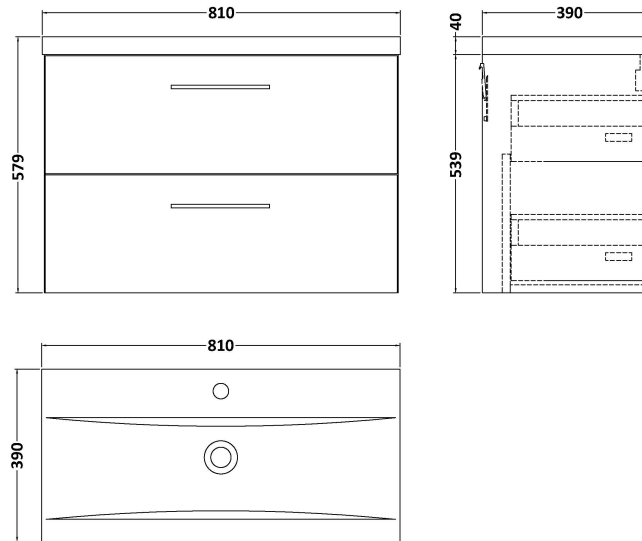

Sales Code: ARN2926A

Description: 800 Wh 2-Drawer Vanity & Basin 1

Packaging Details

Barcode: 5056678451526

Sales Code: NVF2926

Description: 800 Wh 2-Drawer Unit (365 Deep)

Product Dimensions

Height (mm):	540
Width (mm):	800
Depth (mm):	383
Nett Weight (kg):	33.5

Packaging Dimensions

Height (mm):	560
Width (mm):	820
Depth (mm):	405
Gross Weight (kg):	34

Packaging Data

Box Colour:	Brown Cardboard Box - Printed
Box Qty:	1
Label Size:	100 x 50
Label Colour:	White Label
Label Qty:	2

Sales Code: NVM015

Description: 800 Mid Edged Basin 1 Th

Product Dimensions

Height (mm):	180
Width (mm):	810
Depth (mm):	390
Nett Weight (kg):	15

Packaging Dimensions

Height (mm):	210
Width (mm):	410
Depth (mm):	830
Gross Weight (kg):	15

Packaging Data

Box Colour:	Brown Cardboard Box
Box Qty:	1
Label Size:	100 x 50
Label Colour:	White Label
Label Qty:	2

Outer Box Dimensions (If Applicable)

Height (mm):	
Width (mm):	
Depth (mm):	
Gross Weight (kg):	
Barcode:	5055369043422