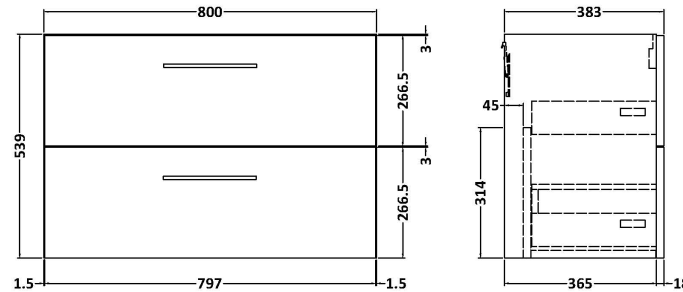

Sales Code: ARN2926B

Description: 800 Wh 2-Drawer Vanity & Basin 2

Packaging Details

Barcode: 5056678451533

Sales Code: NVF2926

Description: 800 Wh 2-Drawer Unit (365 Deep)

Product Dimensions

Height (mm):	540
Width (mm):	800
Depth (mm):	383
Nett Weight (kg):	33.5

Packaging Dimensions

Height (mm):	560
Width (mm):	820
Depth (mm):	405
Gross Weight (kg):	34

Packaging Data

Box Colour:	Brown Cardboard Box - Printed
Box Qty:	1
Label Size:	100 x 50
Label Colour:	White Label
Label Qty:	2

Sales Code: NVM005

Description: Minimalist Basin 800mm

Product Dimensions

Height (mm):	170
Width (mm):	800
Depth (mm):	390
Nett Weight (kg):	16.9

Packaging Dimensions

Height (mm):	400
Width (mm):	820
Depth (mm):	200
Gross Weight (kg):	16.9

Packaging Data

Box Colour:	Brown Cardboard Box - Printed
Box Qty:	1
Label Size:	100 x 50
Label Colour:	White Label
Label Qty:	2

Outer Box Dimensions (If Applicable)

Height (mm):	
Width (mm):	
Depth (mm):	
Gross Weight (kg):	
Barcode:	5055146194675