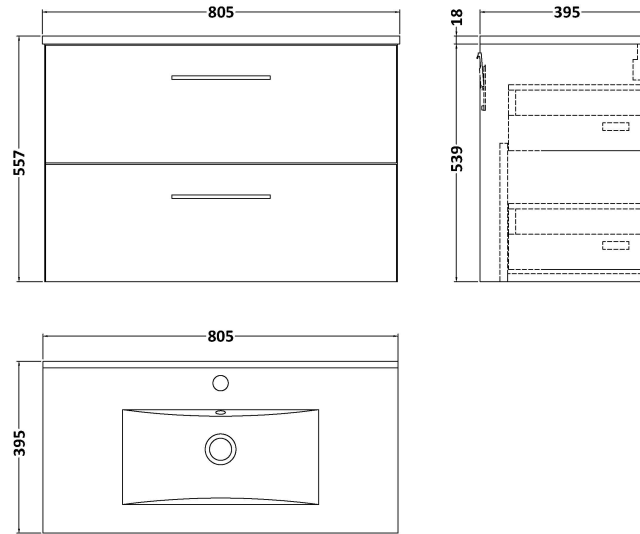

Sales Code: ARN2926B

Description: 800 Wh 2-Drawer Vanity & Basin 2

Packaging Details

Barcode: 5056678451533

Sales Code: NVF2926

Description: 800 Wh 2-Drawer Unit (365 Deep)

Product Dimensions

Height (mm):	540
Width (mm):	800
Depth (mm):	383
Nett Weight (kg):	33.5

Packaging Dimensions

Height (mm):	560
Width (mm):	820
Depth (mm):	405
Gross Weight (kg):	34

Packaging Data

Box Colour:	Brown Cardboard Box - Printed
Box Qty:	1
Label Size:	100 x 50
Label Colour:	White Label
Label Qty:	2

Outer Box Dimensions (If Applicable)

Height (mm):	
Width (mm):	
Depth (mm):	
Gross Weight (kg):	
Barcode:	5056678447321

Product Details

Country of Origin:	China
Fitting Instruction:	No
CE & UKCA:	N/A
FSC Certified Materials:	Yes
Colour:	Indigo Blue
Construction Method:	Cam & Wood Dowel
Construction Type:	Rigid
Cabinet Finish:	MFC Painted Matt
Fascia Finish:	Mdf Painted Matt
Cabinet Thickness (mm):	16
Fascia Thickness (mm):	18
Drawer Included:	Yes
Drawer Type:	80mm High Metal S/C Inc Galler
No of Shelves:	0
Hinge Type:	Not Applicable
Hinge Included:	Not Applicable
Adjustable Legs:	No, Not Required
Fixings Included:	Yes
Handle Style:	Contemporary
Waste Shroud:	Yes
Handle Included:	Yes, Supplied
Handle Type:	D-Shape

Sales Code: NVM005

Description: Minimalist Basin 800mm

Product Dimensions

Height (mm):	170
Width (mm):	800
Depth (mm):	390
Nett Weight (kg):	16.9

Packaging Dimensions

Height (mm):	400
Width (mm):	820
Depth (mm):	200
Gross Weight (kg):	16.9