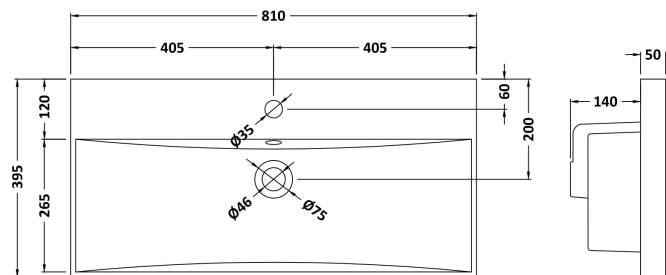

### Product Dimensions

Height (mm):	540
Width (mm):	800
Depth (mm):	383
Nett Weight (kg):	33.5

### Packaging Dimensions

Height (mm):	560
Width (mm):	820
Depth (mm):	405
Gross Weight (kg):	34

### Outer Box Dimensions (If Applicable)

Height (mm):	
Width (mm):	
Depth (mm):	
Gross Weight (kg):	
Barcode:	5056678447321

### Product Dimensions

Height (mm):	170
Width (mm):	810
Depth (mm):	395
Nett Weight (kg):	14.5