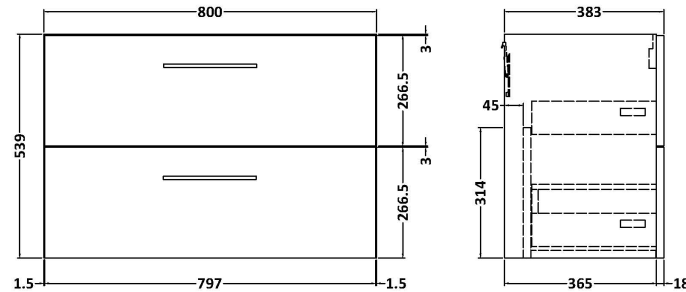

### Product Dimensions

Height (mm):	540
Width (mm):	800
Depth (mm):	383
Nett Weight (kg):	33.5

### Packaging Dimensions

Height (mm):	560
Width (mm):	820
Depth (mm):	405
Gross Weight (kg):	34

### Product Dimensions

Height (mm):	170
Width (mm):	810
Depth (mm):	395
Nett Weight (kg):	14.5

### Packaging Dimensions

Height (mm):	190
Width (mm):	830
Depth (mm):	415
Gross Weight (kg):	15