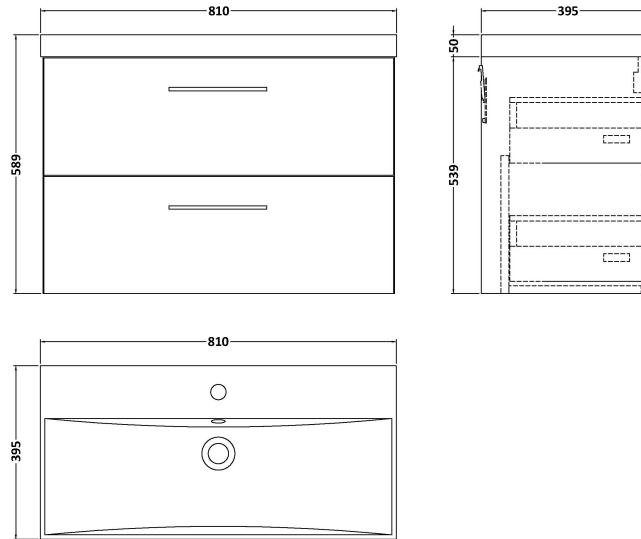

Sales Code: ARN2926D

Description: 800 Wh 2-Drawer Vanity & Basin 3

Packaging Details

Barcode: 5056678451540