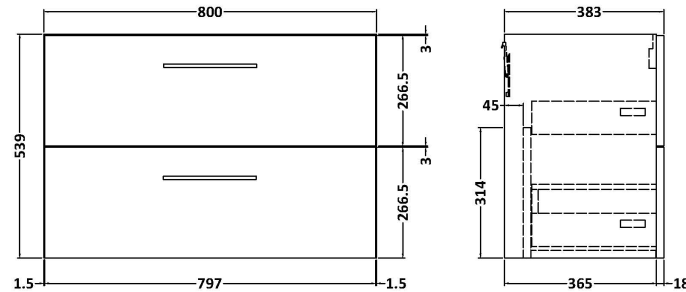

### Product Dimensions

Height (mm):	540
Width (mm):	800
Depth (mm):	383
Nett Weight (kg):	33.5

### Packaging Dimensions

Height (mm):	560
Width (mm):	820
Depth (mm):	405
Gross Weight (kg):	34

### Product Dimensions

Height (mm):	160
Width (mm):	810
Depth (mm):	440
Nett Weight (kg):	15

### Packaging Dimensions

Height (mm):	190
Width (mm):	830
Depth (mm):	415
Gross Weight (kg):	15.5