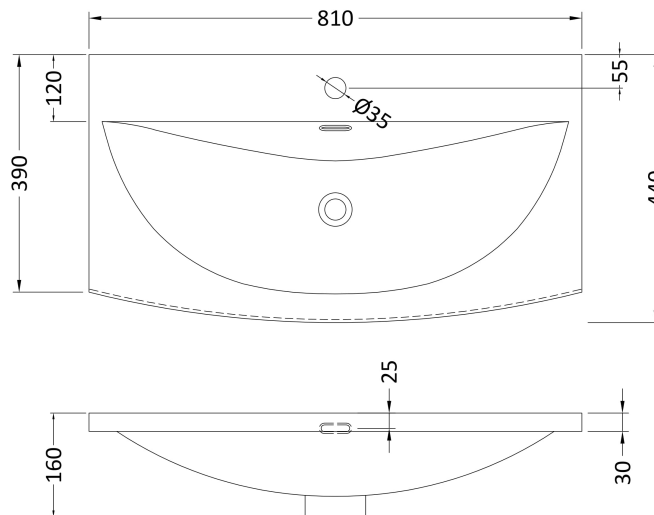

### Product Dimensions

Height (mm):	540
Width (mm):	800
Depth (mm):	383
Nett Weight (kg):	33.5

### Packaging Dimensions

Height (mm):	560
Width (mm):	820
Depth (mm):	405
Gross Weight (kg):	34

### Outer Box Dimensions (If Applicable)

Height (mm):	
Width (mm):	
Depth (mm):	
Gross Weight (kg):	
Barcode:	5056678447321

### Product Dimensions

Height (mm):	160
Width (mm):	810
Depth (mm):	440
Nett Weight (kg):	15