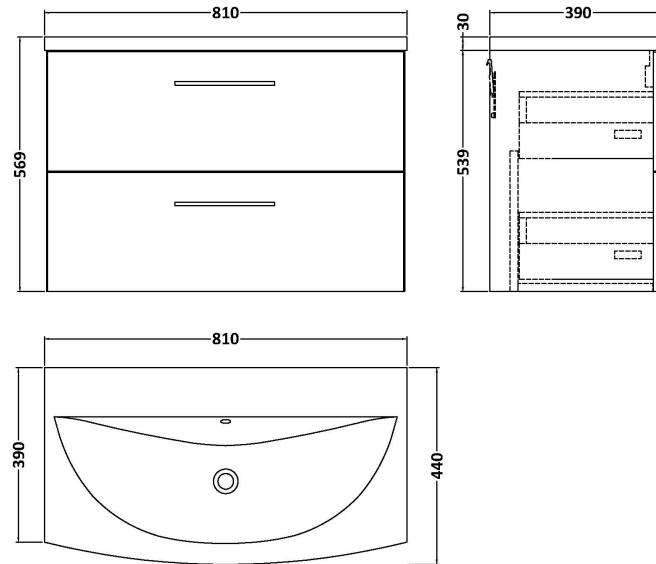

Sales Code: ARN2926G

Description: 800 Wh 2-Drawer Vanity & Basin 4

Packaging Details

Barcode: 5056678451557