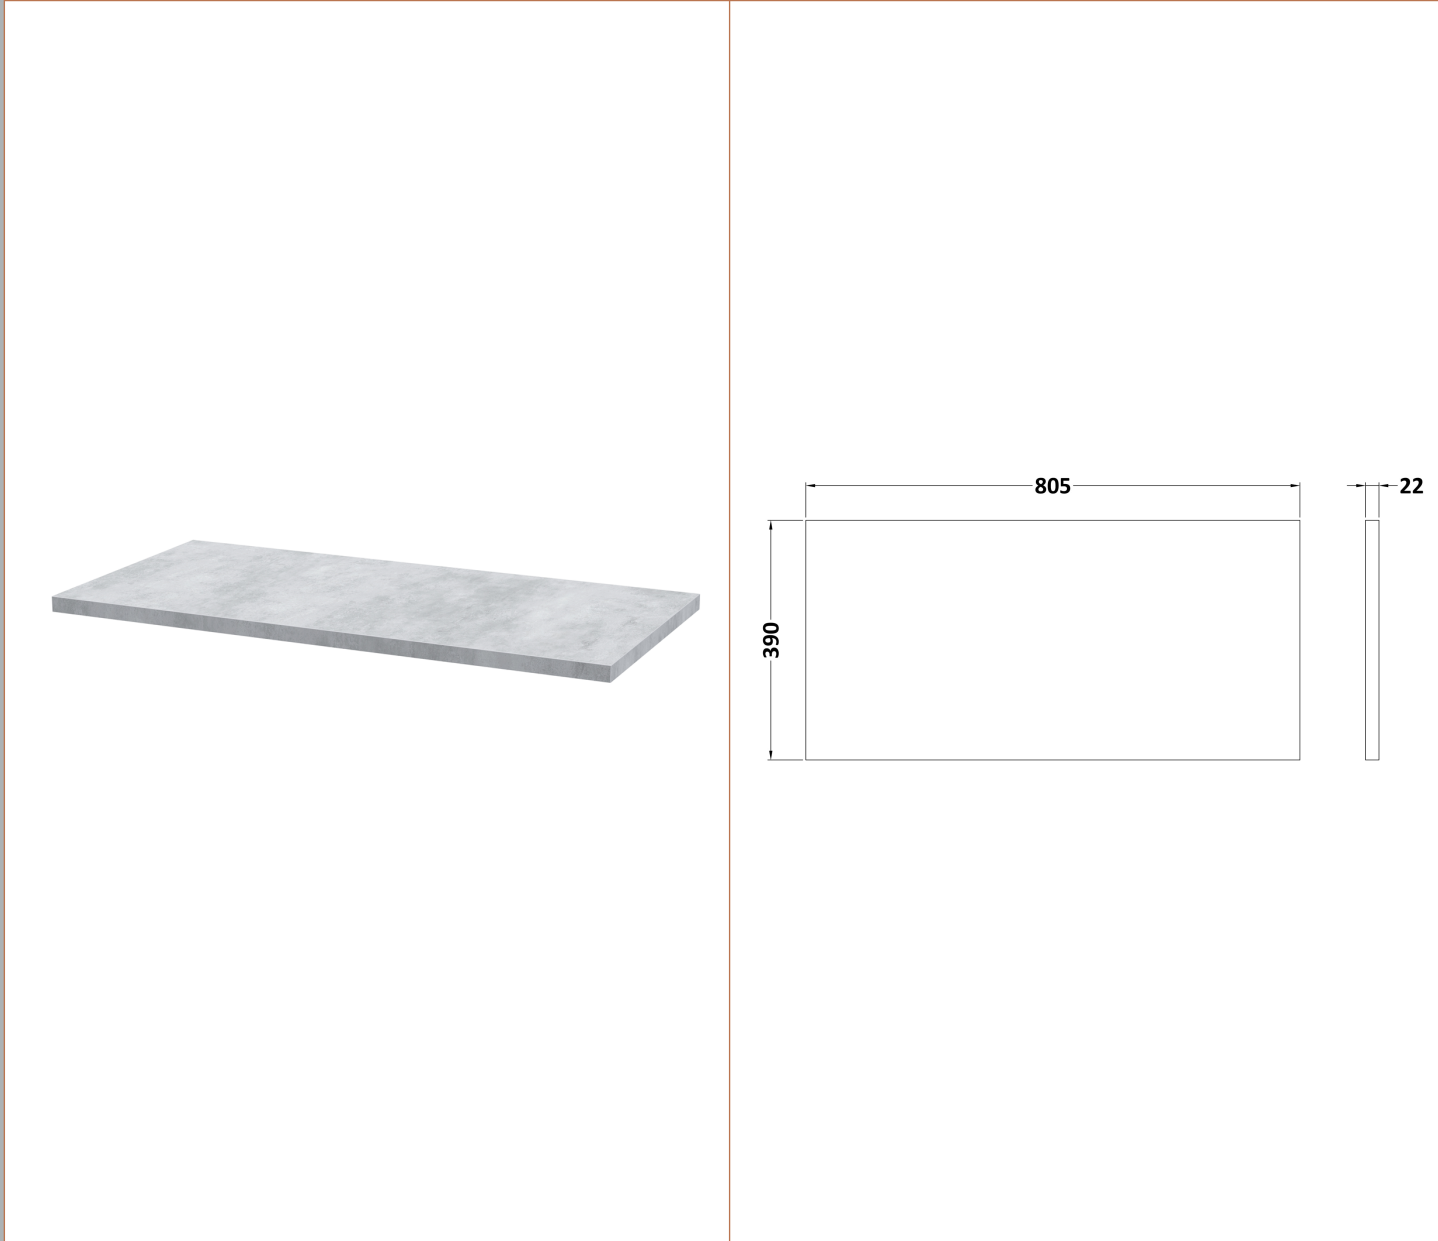

Sales Code: ARN2926LBG

Description: 800 Wh 2-Drawer Vanity & Laminate Top

Packaging Details

Barcode: 5056678451564

Sales Code: LBG800

Description: Laminate Worktop 805X390x22mm

Product Dimensions

Height (mm):	22
Width (mm):	805
Depth (mm):	390
Nett Weight (kg):	2.75

Packaging Dimensions

Height (mm):	25
Width (mm):	810
Depth (mm):	455
Gross Weight (kg):	2.75

Packaging Data

Box Colour:	Brown Cardboard Box
Box Qty:	1
Label Size:	100 x 50
Label Colour:	White Label
Label Qty:	1

Outer Box Dimensions (If Applicable)

Height (mm):	
Width (mm):	
Depth (mm):	
Gross Weight (kg):	
Barcode:	5056211874133

Product Details

Country of Origin:	United Kingdom
Fitting Instruction:	No
CE & UKCA:	N/A
FSC Certified Materials:	Yes
Colour:	Bellato Grey
Construction Method:	Not Applicable
Construction Type:	Not Applicable
Cabinet Finish:	Not Applicable
Fascia Finish:	MFC Laminated
Cabinet Thickness (mm):	
Fascia Thickness (mm):	22
Drawer Included:	No
Drawer Type:	Not Applicable
No of Shelves:	0
Hinge Type:	Not Applicable
Hinge Included:	No
Adjustable Legs:	No, Not Required
Fixings Included:	No
Handle Style:	Not Applicable
Waste Shroud:	Not Applicable
Handle Included:	No
Handle Type:	Not Applicable

Sales Code: NVF2926

Description: 800 Wh 2-Drawer Unit (365 Deep)

Product Dimensions

Height (mm):	540
Width (mm):	800
Depth (mm):	383
Nett Weight (kg):	33.5

Packaging Dimensions

Height (mm):	560
Width (mm):	820
Depth (mm):	405
Gross Weight (kg):	34