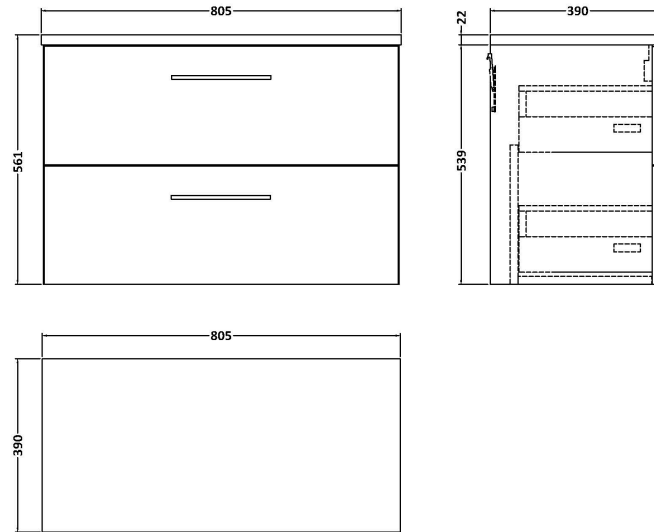

Sales Code: ARN2926LBG

Description: 800 Wh 2-Drawer Vanity & Laminate Top

Packaging Details

Barcode: 5056678451564

Sales Code: LBG800

Description: Laminate Worktop 805X390x22mm

Product Dimensions

Height (mm):	22
Width (mm):	805
Depth (mm):	390
Nett Weight (kg):	2.75

Packaging Dimensions

Height (mm):	25
Width (mm):	810
Depth (mm):	455
Gross Weight (kg):	2.75

Packaging Data

Box Colour:	Brown Cardboard Box
Box Qty:	1
Label Size:	100 x 50
Label Colour:	White Label
Label Qty:	1

Outer Box Dimensions (If Applicable)

Height (mm):	
Width (mm):	
Depth (mm):	
Gross Weight (kg):	
Barcode:	5056211874133

Product Details

Country of Origin:	United Kingdom
Fitting Instruction:	No
CE & UKCA:	N/A
FSC Certified Materials:	Yes
Colour:	Bellato Grey
Construction Method:	Not Applicable
Construction Type:	Not Applicable
Cabinet Finish:	Not Applicable
Fascia Finish:	MFC Laminated
Cabinet Thickness (mm):	
Fascia Thickness (mm):	22
Drawer Included:	No
Drawer Type:	Not Applicable
No of Shelves:	0
Hinge Type:	Not Applicable
Hinge Included:	No
Adjustable Legs:	No, Not Required
Fixings Included:	No
Handle Style:	Not Applicable
Waste Shroud:	Not Applicable
Handle Included:	No
Handle Type:	Not Applicable

Sales Code: NVF2926

Description: 800 Wh 2-Drawer Unit (365 Deep)

Product Dimensions

Height (mm):	540
Width (mm):	800
Depth (mm):	383
Nett Weight (kg):	33.5

Packaging Dimensions

Height (mm):	560
Width (mm):	820
Depth (mm):	405
Gross Weight (kg):	34