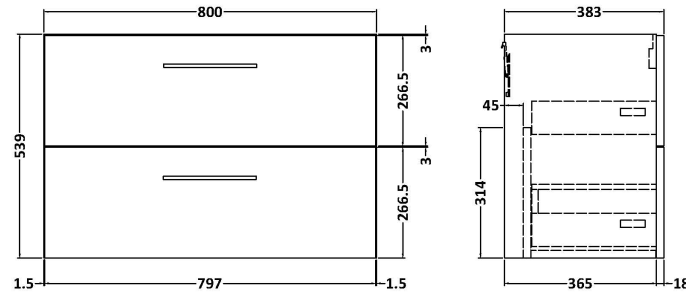

Packaging Dimensions

Height (mm):	25
Width (mm):	810
Depth (mm):	455
Gross Weight (kg):	2.75

Packaging Data

Box Colour:	Brown Cardboard Box
Box Qty:	1
Label Size:	100 x 50
Label Colour:	White Label
Label Qty:	1

Outer Box Dimensions (If Applicable)

Height (mm):	
Width (mm):	
Depth (mm):	
Gross Weight (kg):	
Barcode:	5056211874133

Product Details

Country of Origin:	United Kingdom
Fitting Instruction:	No
CE & UKCA:	N/A
FSC Certified Materials:	Yes
Colour:	Bellato Grey
Construction Method:	Not Applicable
Construction Type:	Not Applicable
Cabinet Finish:	Not Applicable
Fascia Finish:	MFC Laminated
Cabinet Thickness (mm):	
Fascia Thickness (mm):	22
Drawer Included:	No
Drawer Type:	Not Applicable
No of Shelves:	0
Hinge Type:	Not Applicable
Hinge Included:	No
Adjustable Legs:	No, Not Required
Fixings Included:	No
Handle Style:	Not Applicable
Waste Shroud:	Not Applicable
Handle Included:	No
Handle Type:	Not Applicable

Sales Code: NVF2926

Description: 800 Wh 2-Drawer Unit (365 Deep)

Product Dimensions

Height (mm):	540
Width (mm):	800
Depth (mm):	383
Nett Weight (kg):	33.5

Packaging Dimensions

Height (mm):	560
Width (mm):	820
Depth (mm):	405
Gross Weight (kg):	34

Packaging Data

Box Colour:	Brown Cardboard Box - Printed
Box Qty:	1
Label Size:	100 x 50
Label Colour:	White Label
Label Qty:	2

Outer Box Dimensions (If Applicable)

Height (mm):	
Width (mm):	
Depth (mm):	
Gross Weight (kg):	
Barcode:	5056678447321