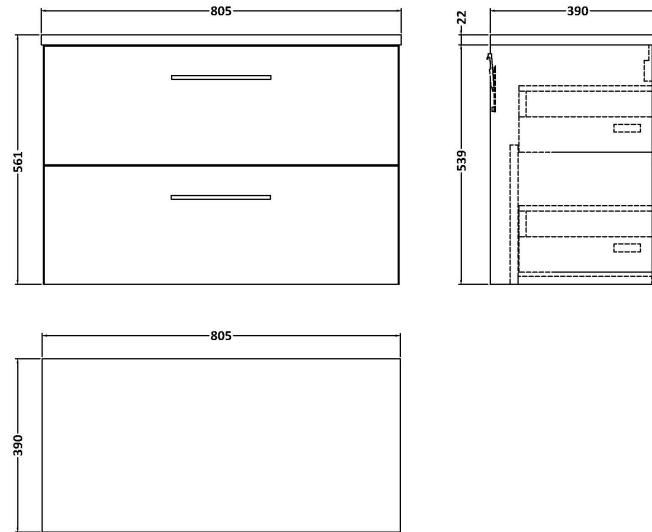

Sales Code: ARN2926LCM

Description: 800 Wh 2-Drawer Vanity & Laminate Top

Packaging Details

Barcode: 5056678455234

Sales Code: LCM800

Description: Laminate Worktop 805X390x22mm

Product Dimensions

Height (mm):	22
Width (mm):	805
Depth (mm):	390
Nett Weight (kg):	2.75

Packaging Dimensions

Height (mm):	25
Width (mm):	810
Depth (mm):	455
Gross Weight (kg):	2.75

Packaging Data

Box Colour:	Brown Cardboard Box
Box Qty:	1
Label Size:	100 x 50
Label Colour:	White Label
Label Qty:	1

Sales Code: NVF2926

Description: 800 Wh 2-Drawer Unit (365 Deep)

Product Dimensions

Height (mm):	540
Width (mm):	800
Depth (mm):	383
Nett Weight (kg):	33.5

Packaging Dimensions

Height (mm):	560
Width (mm):	820
Depth (mm):	405
Gross Weight (kg):	34

Packaging Data

Box Colour:	Brown Cardboard Box - Printed
Box Qty:	1
Label Size:	100 x 50
Label Colour:	White Label
Label Qty:	2

Outer Box Dimensions (If Applicable)

Height (mm):	
Width (mm):	
Depth (mm):	
Gross Weight (kg):	
Barcode:	5056678447321