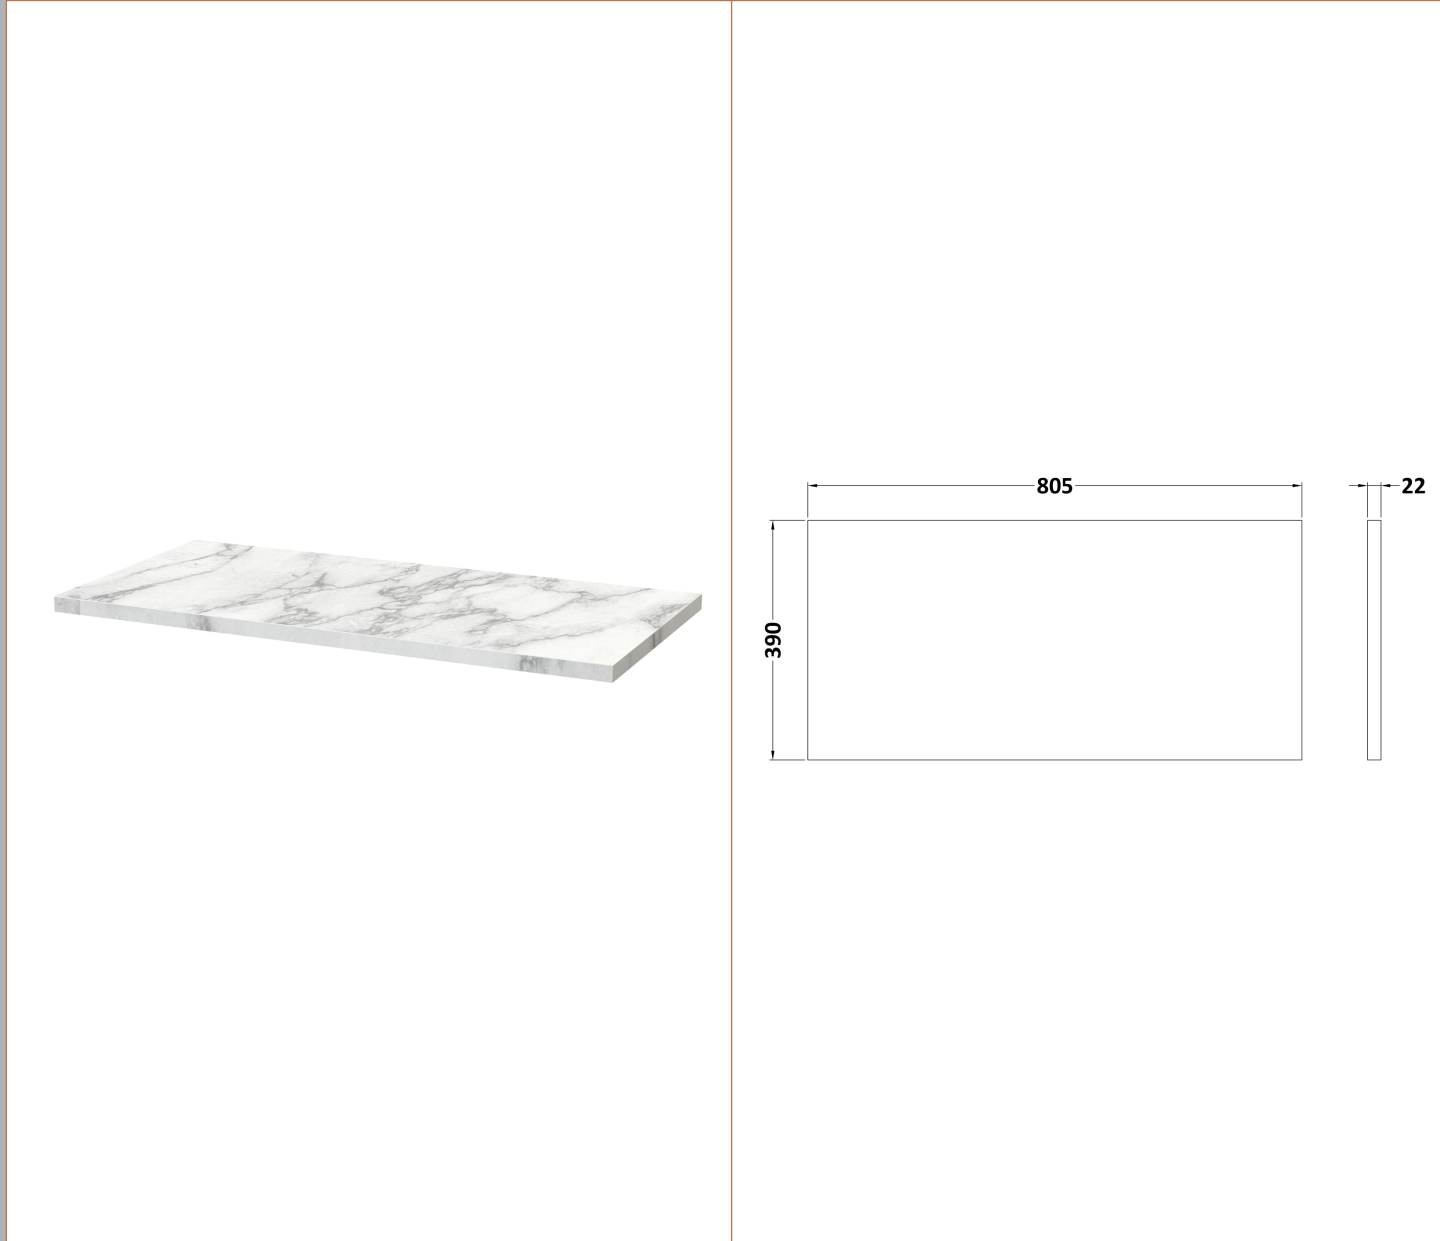

Sales Code: ARN2926LCM

Description: 800 Wh 2-Drawer Vanity & Laminate Top

Packaging Details

Barcode: 5056678455234

Sales Code: LCM800

Description: Laminate Worktop 805X390x22mm

Product Dimensions

Height (mm):	22
Width (mm):	805
Depth (mm):	390
Nett Weight (kg):	2.75

Packaging Dimensions

Height (mm):	25
Width (mm):	810
Depth (mm):	455
Gross Weight (kg):	2.75

Packaging Data

Box Colour:	Brown Cardboard Box
Box Qty:	1
Label Size:	100 x 50
Label Colour:	White Label
Label Qty:	1

Sales Code: NVF2926

Description: 800 Wh 2-Drawer Unit (365 Deep)

Product Dimensions

Height (mm):	540
Width (mm):	800
Depth (mm):	383
Nett Weight (kg):	33.5

Packaging Dimensions

Height (mm):	560
Width (mm):	820
Depth (mm):	405
Gross Weight (kg):	34

Packaging Data

Box Colour:	Brown Cardboard Box - Printed
Box Qty:	1
Label Size:	100 x 50
Label Colour:	White Label
Label Qty:	2

Outer Box Dimensions (If Applicable)

Height (mm):	
Width (mm):	
Depth (mm):	
Gross Weight (kg):	
Barcode:	5056678447321