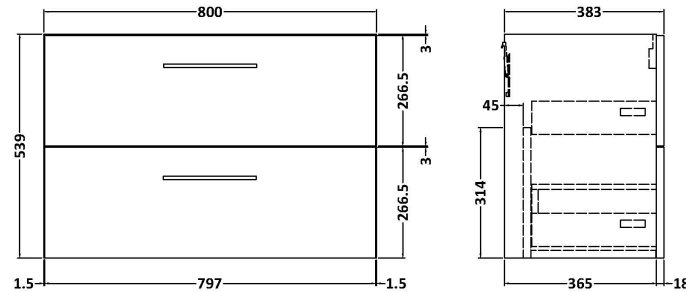

Sales Code: ARN2926LCM

Description: 800 Wh 2-Drawer Vanity & Laminate Top

Packaging Details

Barcode: 5056678455234

Sales Code: LCM800

Description: Laminate Worktop 805X390x22mm

Product Dimensions

Height (mm):	22
Width (mm):	805
Depth (mm):	390
Nett Weight (kg):	2.75

Packaging Dimensions

Height (mm):	25
Width (mm):	810
Depth (mm):	455
Gross Weight (kg):	2.75

Packaging Data

Box Colour:	Brown Cardboard Box
Box Qty:	1
Label Size:	100 x 50
Label Colour:	White Label
Label Qty:	1

Sales Code: NVF2926

Description: 800 Wh 2-Drawer Unit (365 Deep)

Product Dimensions

Height (mm):	540
Width (mm):	800
Depth (mm):	383
Nett Weight (kg):	33.5

Packaging Dimensions

Height (mm):	560
Width (mm):	820
Depth (mm):	405
Gross Weight (kg):	34

Packaging Data

Box Colour:	Brown Cardboard Box - Printed
Box Qty:	1
Label Size:	100 x 50
Label Colour:	White Label
Label Qty:	2

Outer Box Dimensions (If Applicable)

Height (mm):	
Width (mm):	
Depth (mm):	
Gross Weight (kg):	
Barcode:	5056678447321